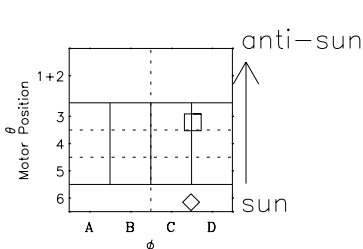

Galileo EPD Real-Time Omni 97164

Software Version: RTLINE_OMNI V 1.20
Data Production: 06-03-00
Plot Production: Sat Sep 15 10:56:41 2001

- ◇ = Jupiter look direction
- = Corotation look direction