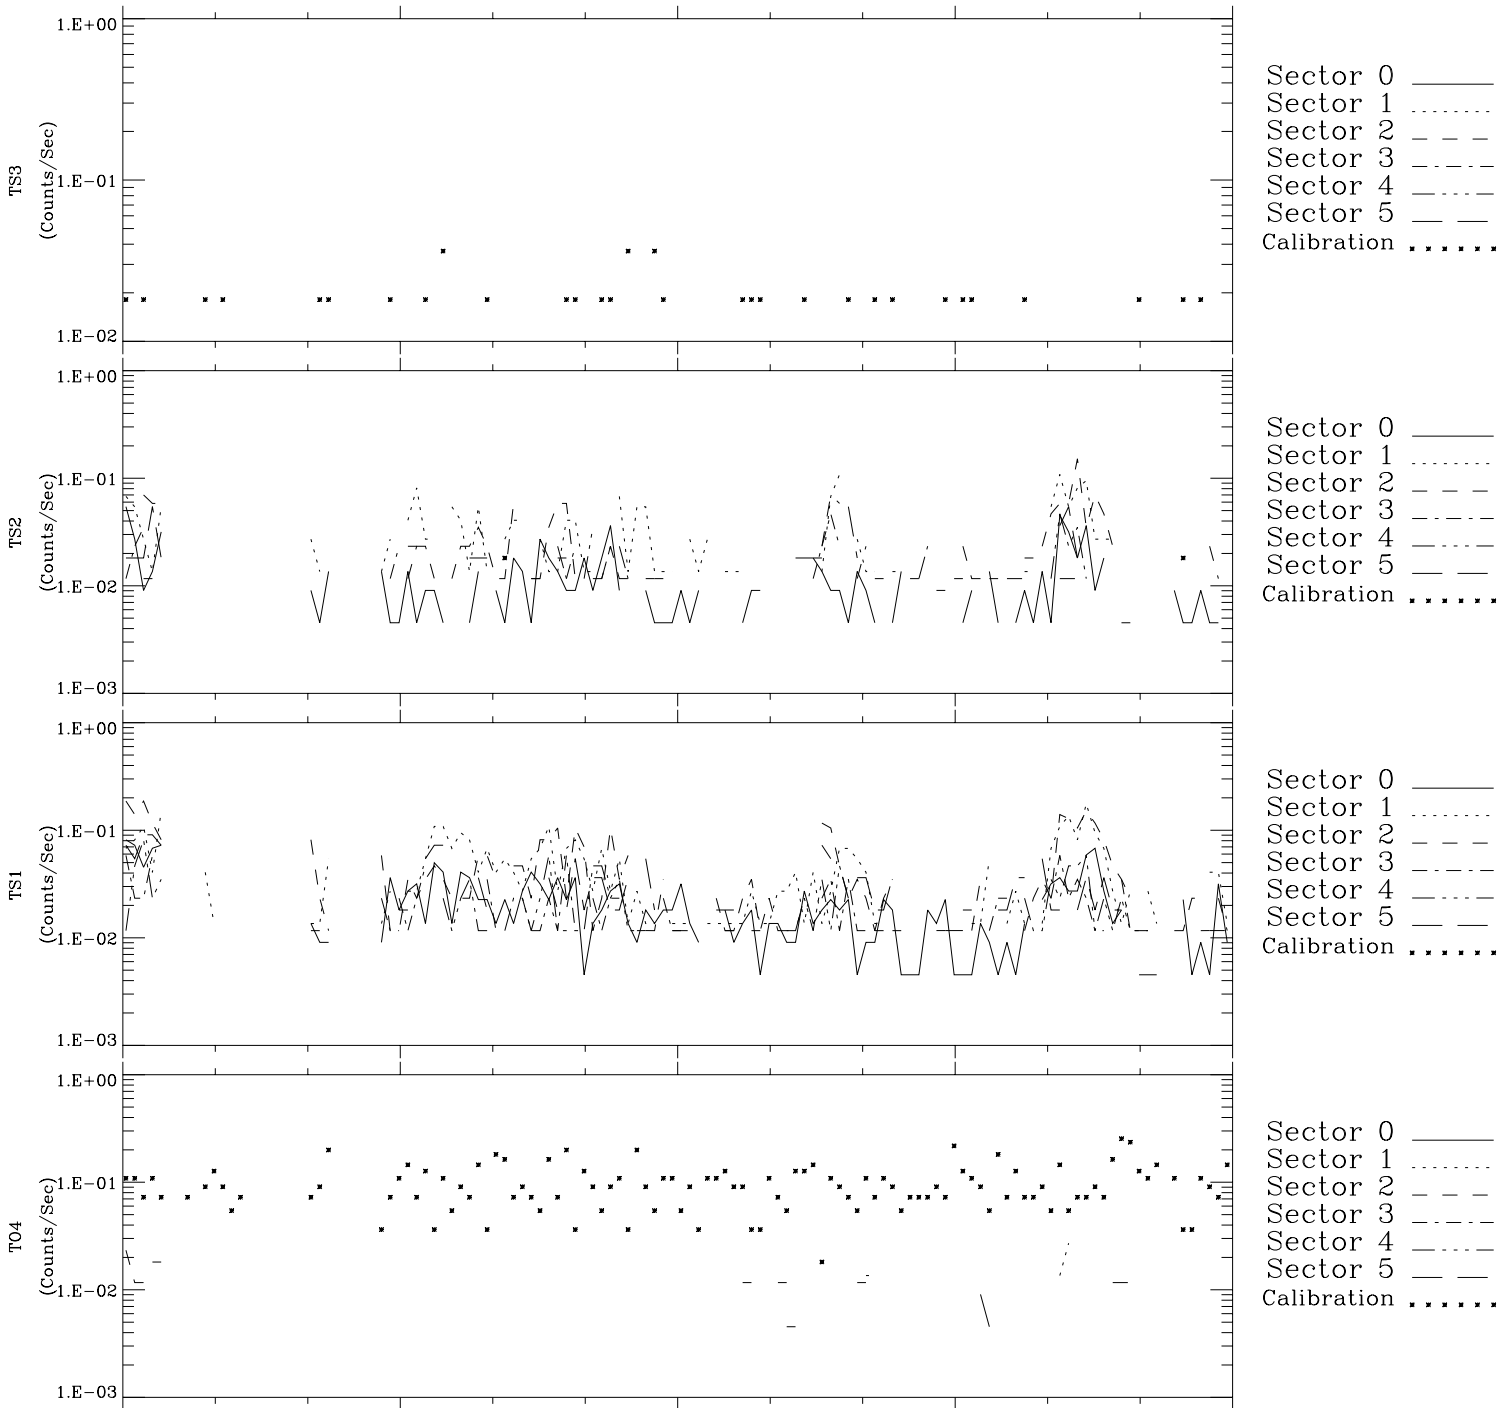

Galileo EPD Real-Time Six-Sector 97164

Software Version: RTLINE_R6 V 1.20
Data Production: 06-03-00
Plot Production: Sat Sep 15 10:56:49 2001

Sector 0 _____
Sector 1
Sector 2 - - - -
Sector 3 - - - -
Sector 4 - - - -
Sector 5 - - - -
Calibration

Sector 0 _____
Sector 1
Sector 2 - - - -
Sector 3 - - - -
Sector 4 - - - -
Sector 5 - - - -
Calibration

Sector 0 _____
Sector 1
Sector 2 - - - -
Sector 3 - - - -
Sector 4 - - - -
Sector 5 - - - -
Calibration

Sector 0 _____
Sector 1
Sector 2 - - - -
Sector 3 - - - -
Sector 4 - - - -
Sector 5 - - - -
Calibration

00:00:00 1997-164	164-06	164-12	164-18	00:00:00 1997-165	
+	+	+	+	+	X JSE(R _j)
-73.89	-73.07	-72.23	-71.37	-70.50	Y JSE(R _j)
-47.81	-47.94	-48.07	-48.18	-48.28	Z JSE(R _j)
1.61	1.63	1.65	1.66	1.68	

◇ = Jupiter look direction
□ = Corotation look direction