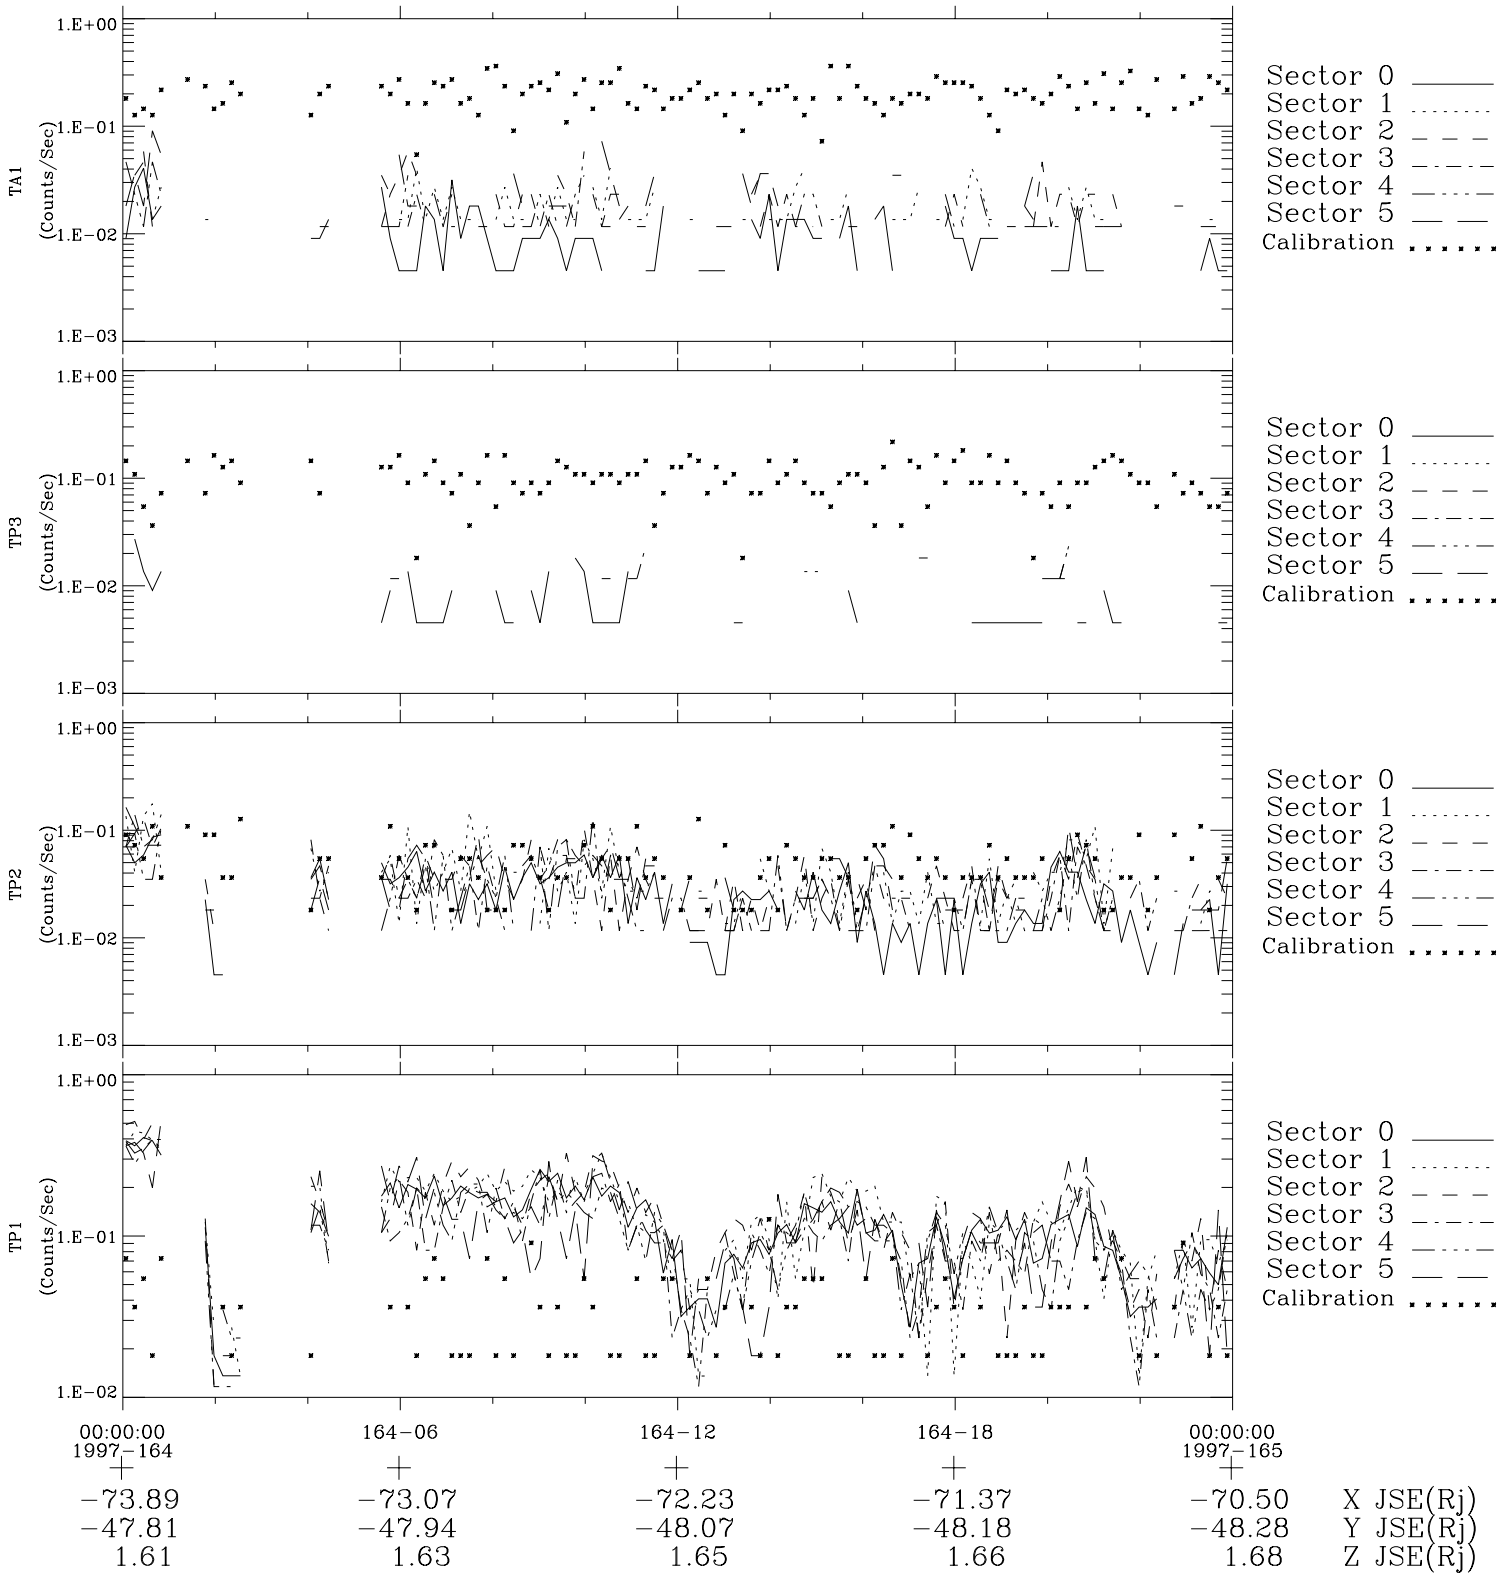

Galileo EPD Real-Time Six-Sector 97164

Software Version: RTLINE_R6 V 1.20
Data Production: 06-03-00
Plot Production: Sat Sep 15 10:56:47 2001

◇ = Jupiter look direction
□ = Corotation look direction