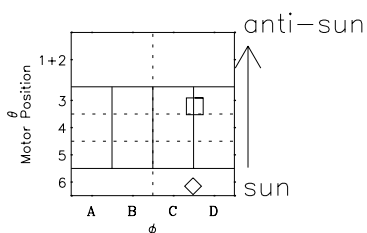

Galileo EPD Real-Time Six-Sector 97164

Software Version: RTLINE_R6 V 1.20
Data Production: 06-03-00
Plot Production: Sat Sep 15 10:56:47 2001

◇ = Jupiter look direction
□ = Corotation look direction