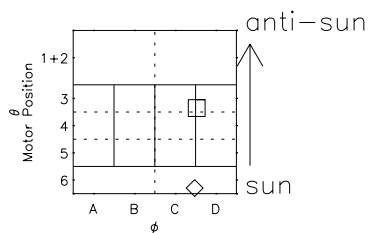

Galileo EPD Real Time R6 Electrons Spectra 97161

Software Version: RTSPEC_R6 V 1.20
 Data Production: 06-03-00
 Plot Production: Sat Sep 15 10:30:07 2001
 Color File: wondr3
 Geofactor File: 1.1

- ◇ = Jupiter look direction
- = Corotation look direction