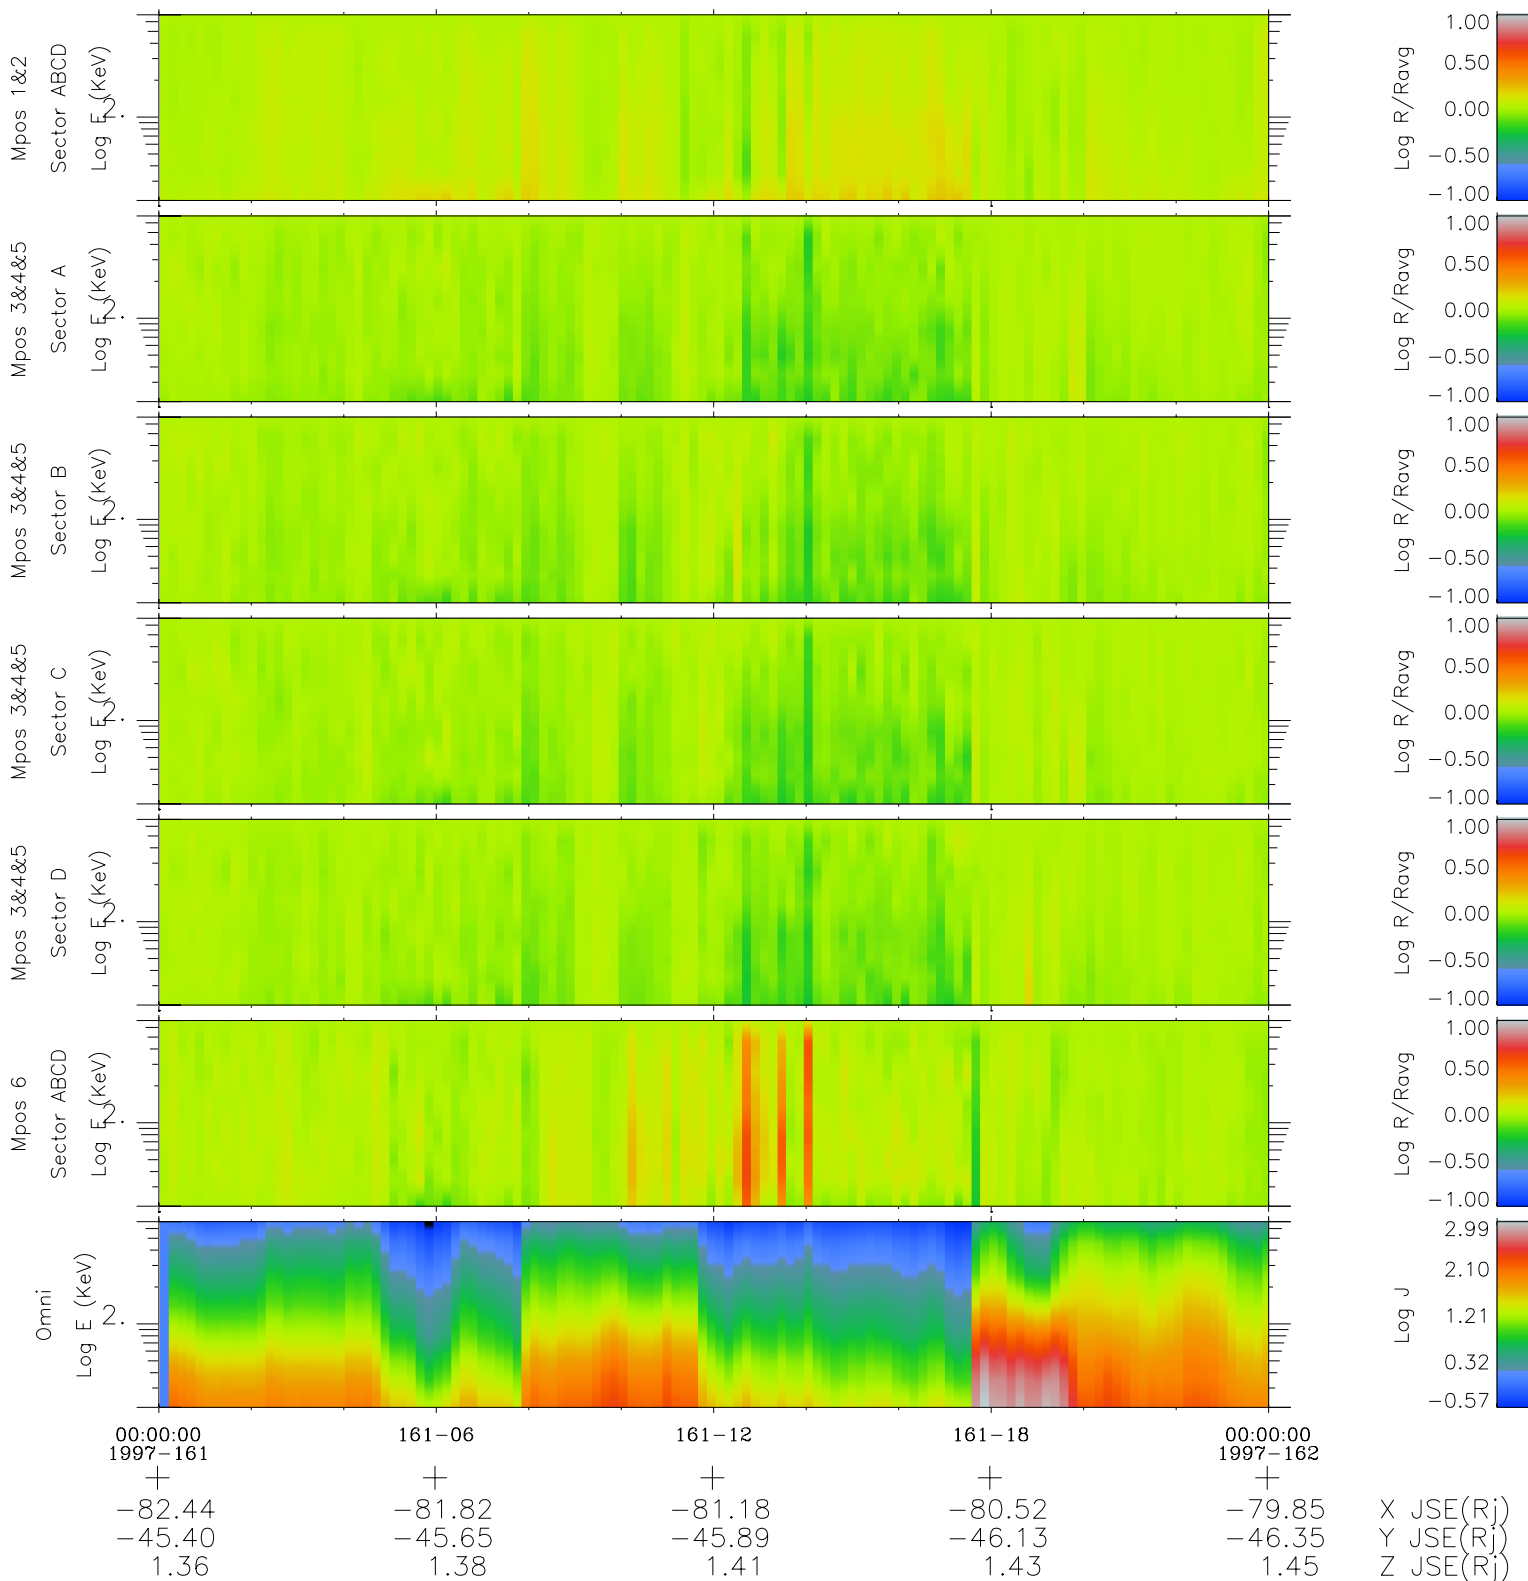

Galileo EPD Real Time R6 Electrons Spectra 97161

Software Version: RTSPEC_R6 V 1.20
 Data Production: 06-03-00
 Plot Production: Sat Sep 15 10:30:07 2001
 Color File: wondr3
 Geofactor File: 1.1

- ◇ = Jupiter look direction
- = Corotation look direction