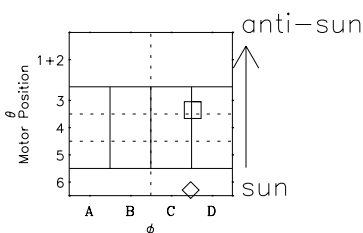

# Galileo EPD Real-Time Six-Sector 97161

Software Version: RTLINE\_R6 V 1.20  
Data Production: 06-03-00  
Plot Production: Sat Sep 15 10:32:22 2001

◇ = Jupiter look direction  
□ = Corotation look direction