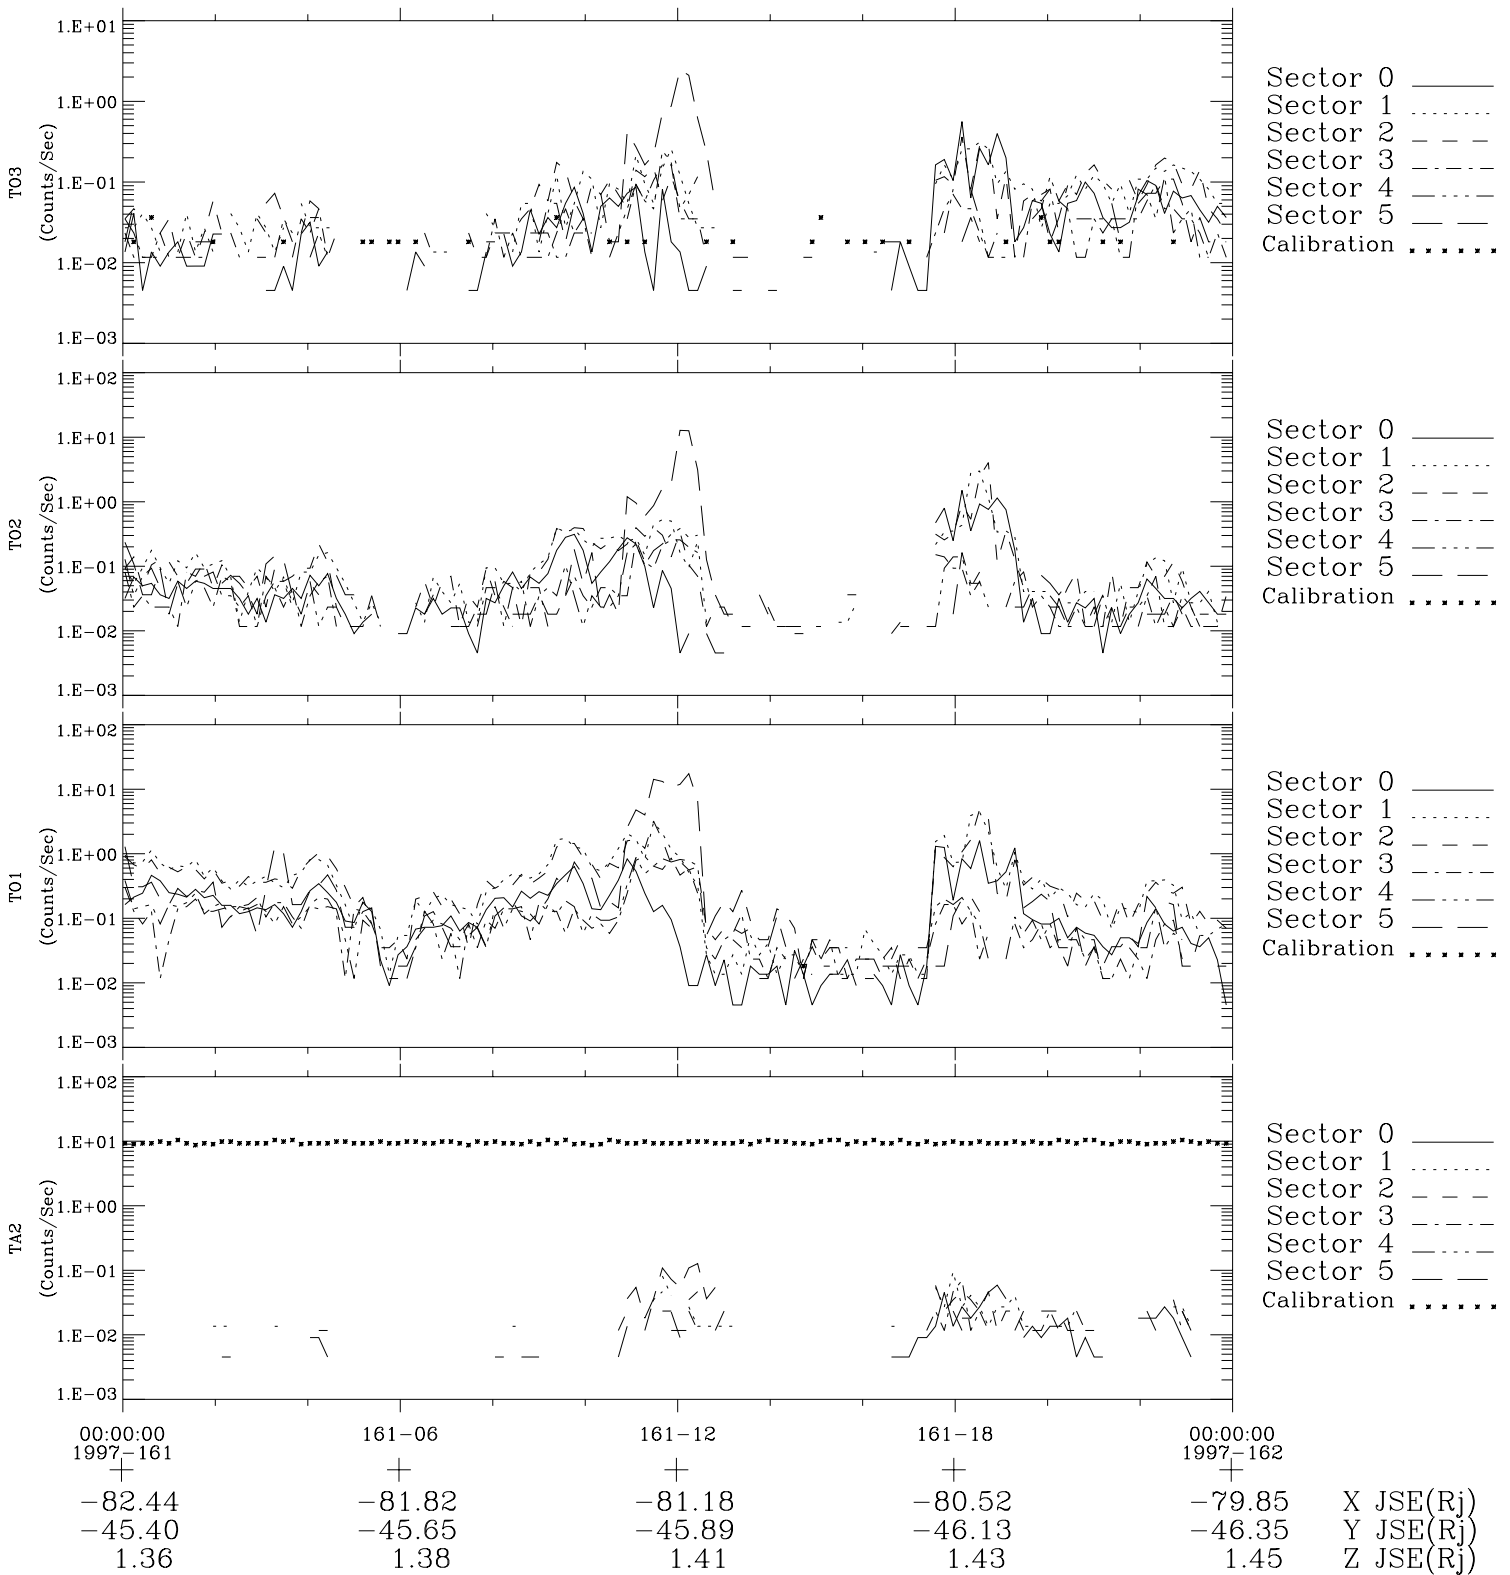

# Galileo EPD Real-Time Six-Sector 97161

Software Version: RTLINE\_R6 V 1.20  
Data Production: 06-03-00  
Plot Production: Sat Sep 15 10:32:22 2001

◇ = Jupiter look direction  
□ = Corotation look direction