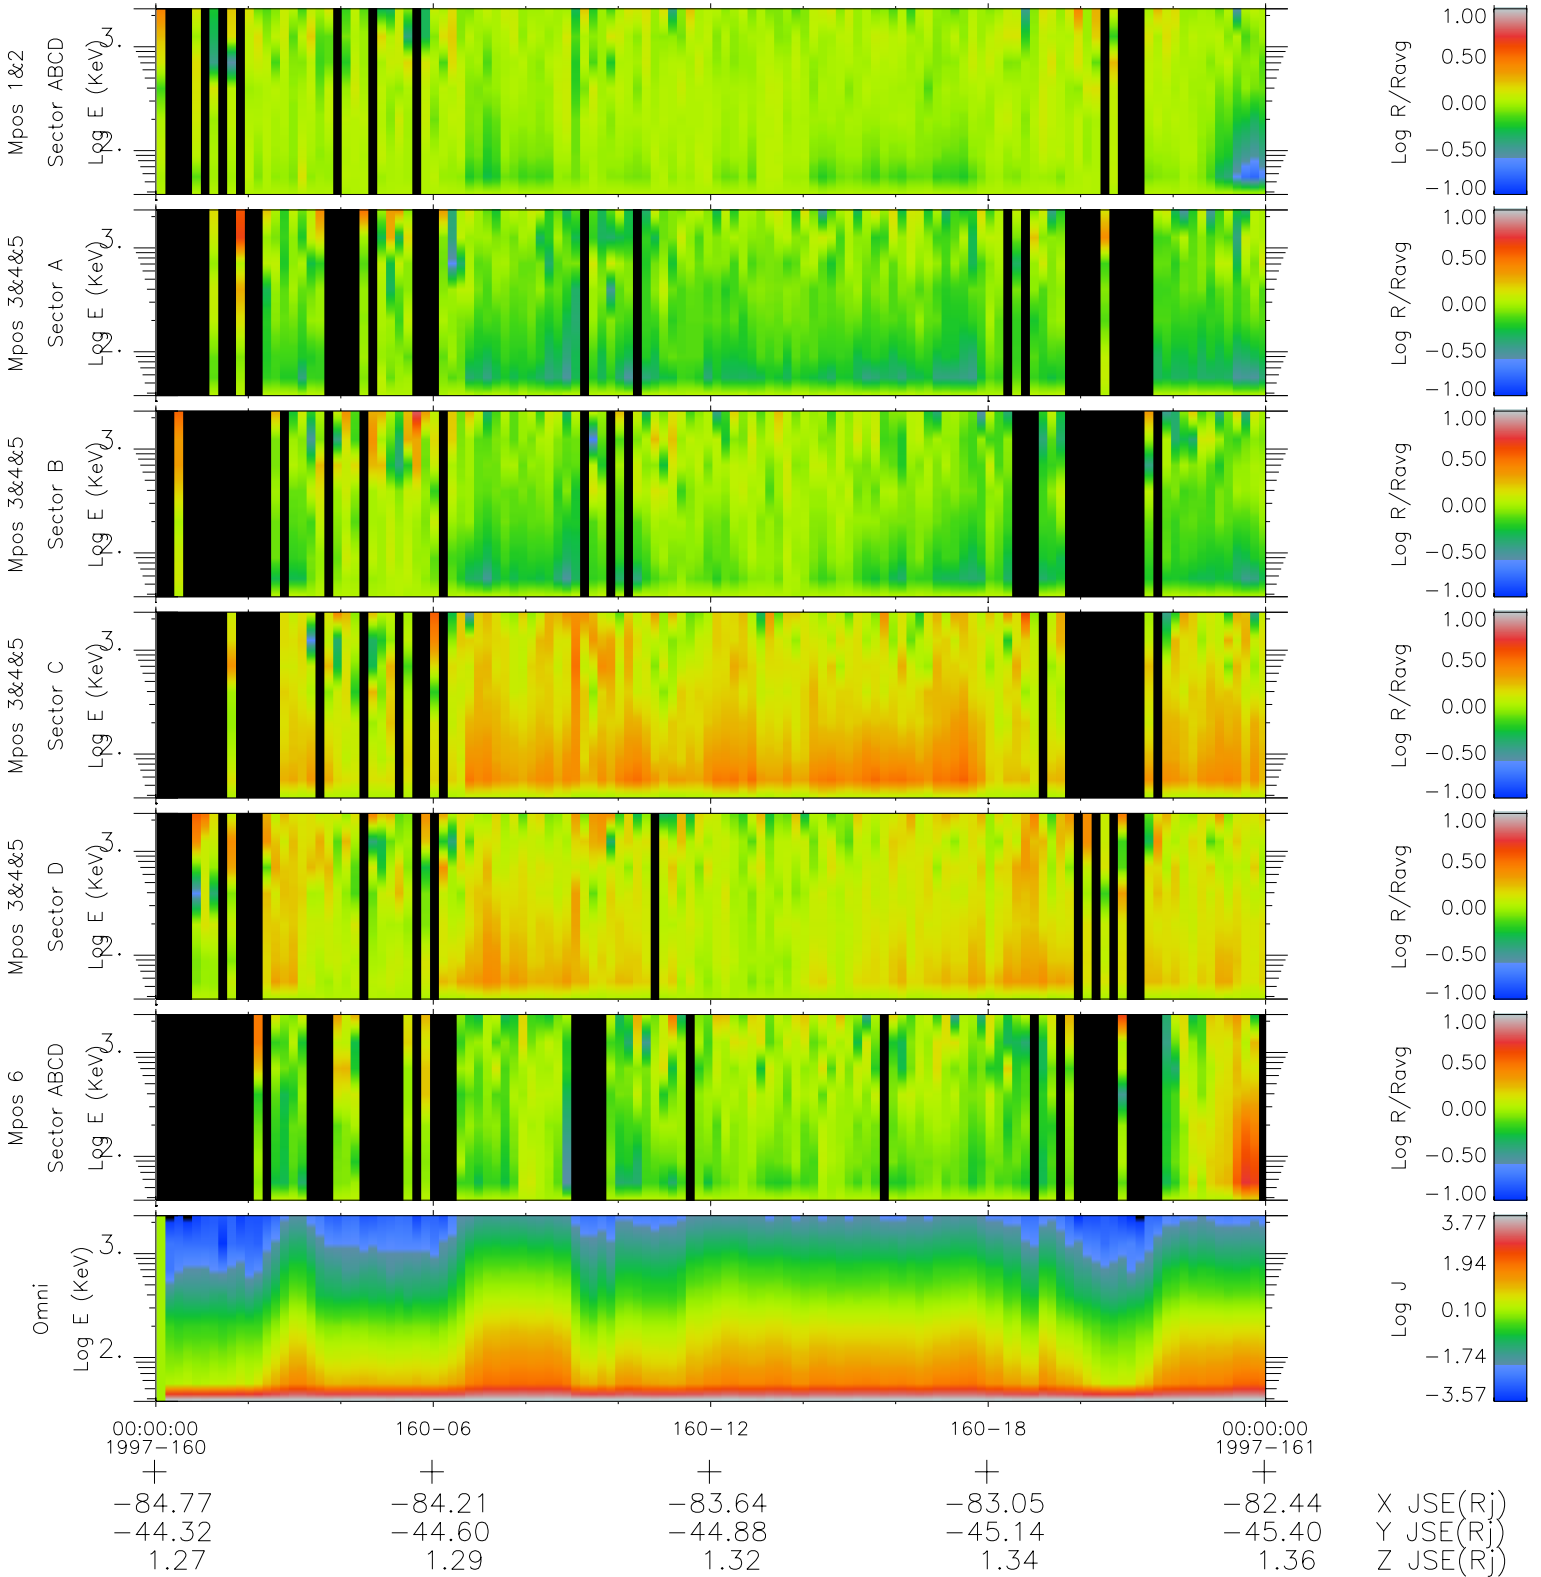

Galileo EPD Real Time R6 Ions Spectra 97160

Software Version: RTSPEC_R6 V 1.20
 Data Production: 06-03-00
 Plot Production: Sat Sep 15 10:21:40 2001
 Color File: wondr3
 Geofactor File: 1.1

- ◇ = Jupiter look direction
- = Corotation look direction