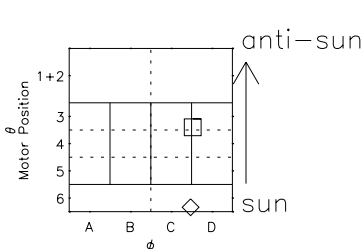

Galileo EPD Real Time R6 Ions Spectra 97160

Software Version: RTSPEC_R6 V 1.20
 Data Production: 06-03-00
 Plot Production: Sat Sep 15 10:21:40 2001
 Color File: wondr3
 Geofactor File: 1.1

- ◇ = Jupiter look direction
- = Corotation look direction