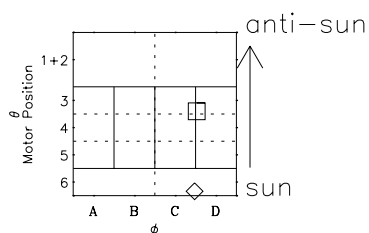

# Galileo EPD Real-Time Omni 97160

Software Version: RTLINE\_OMNI V 1.20  
Data Production: 06-03-00  
Plot Production: Sat Sep 15 10:23:58 2001

- ◇ = Jupiter look direction
- = Corotation look direction