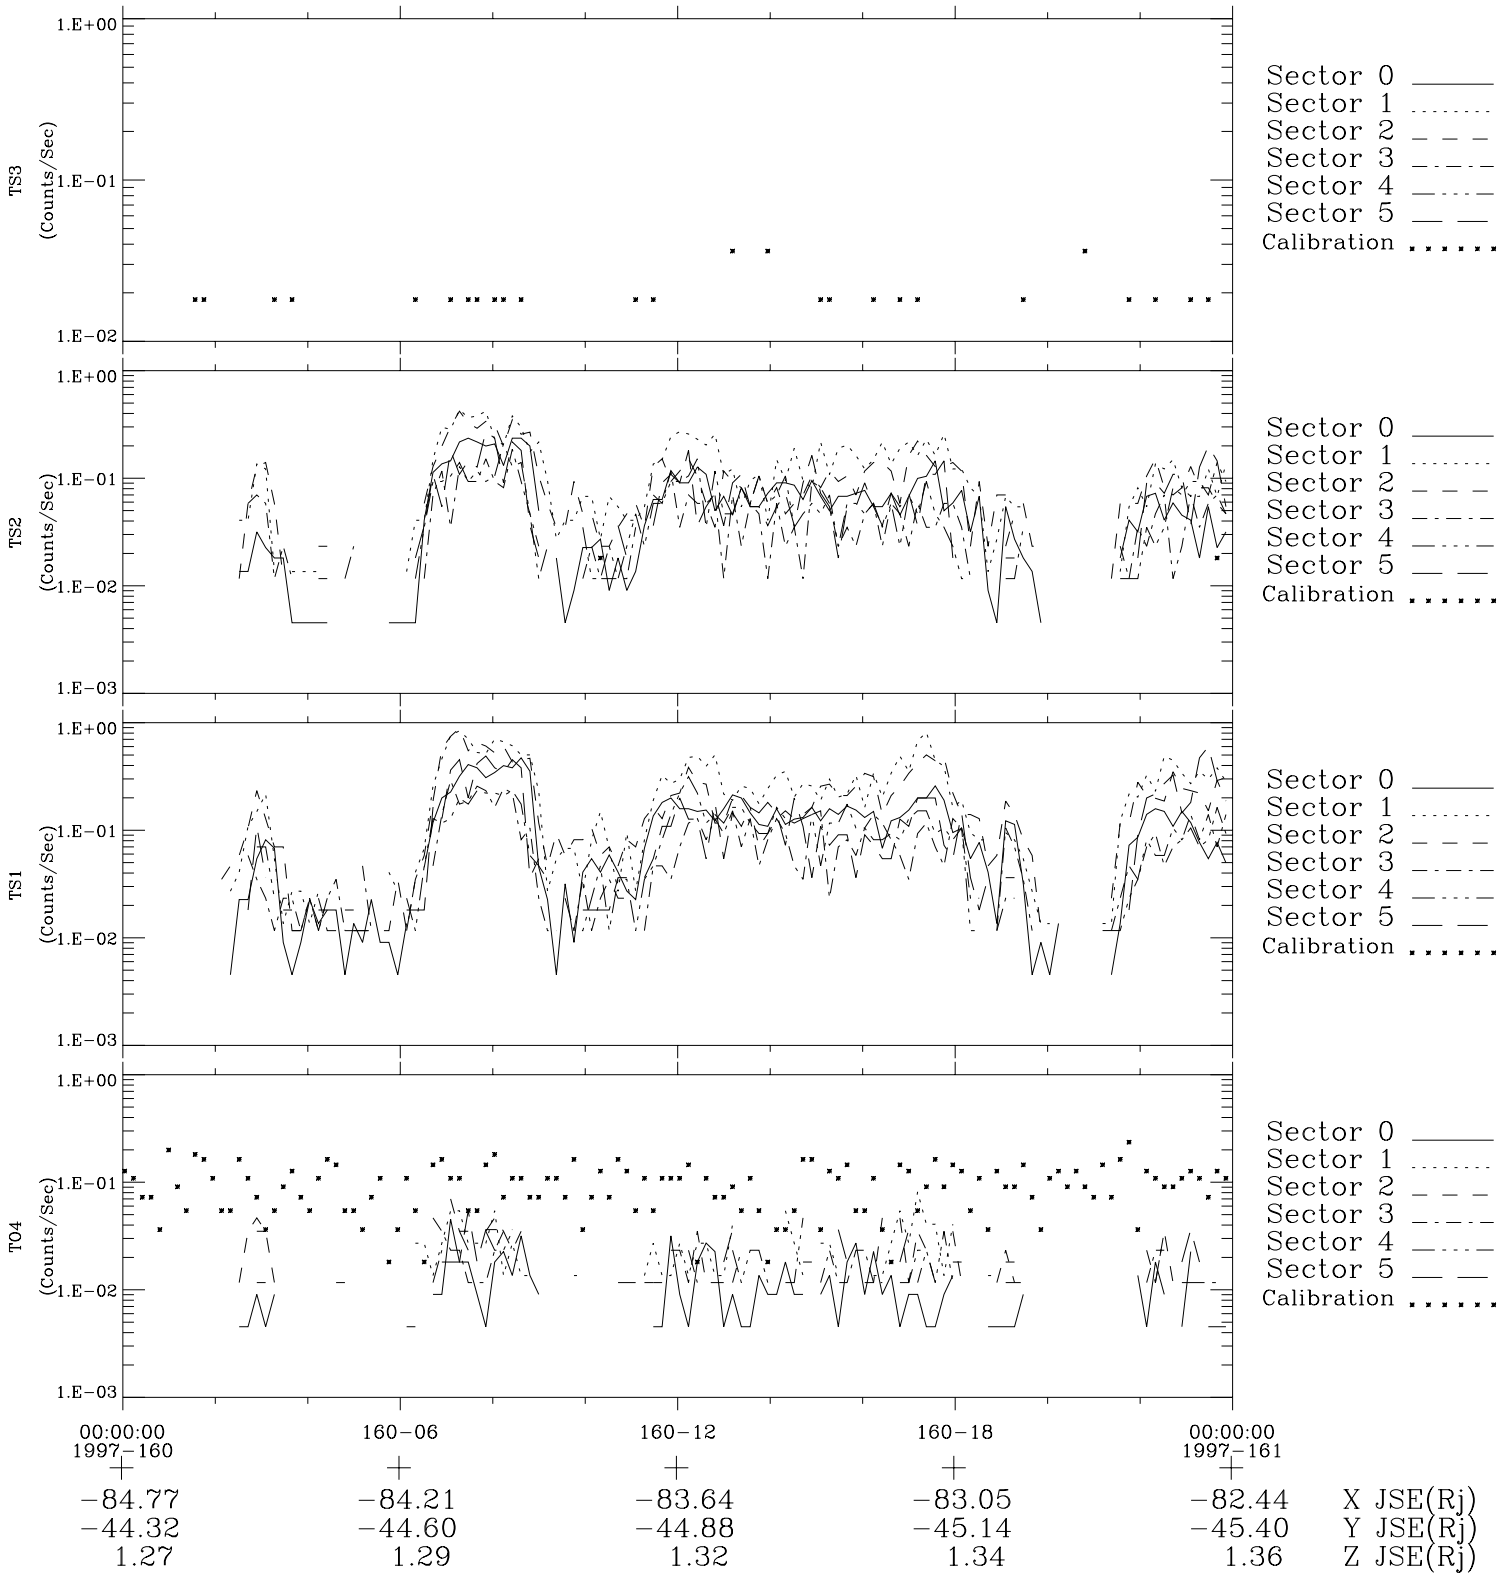

Galileo EPD Real-Time Six-Sector 97160

Software Version: RTLINE_R6 V 1.20
Data Production: 06-03-00
Plot Production: Sat Sep 15 10:24:09 2001

◇ = Jupiter look direction
□ = Corotation look direction