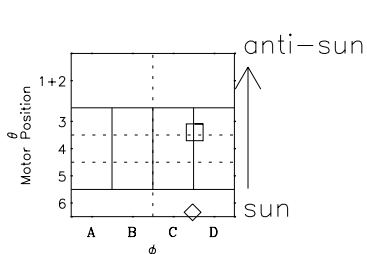

Galileo EPD Real-Time Six-Sector 97160

Software Version: RTLINE_R6 V 1.20
Data Production: 06-03-00
Plot Production: Sat Sep 15 10:24:09 2001

◇ = Jupiter look direction
□ = Corotation look direction