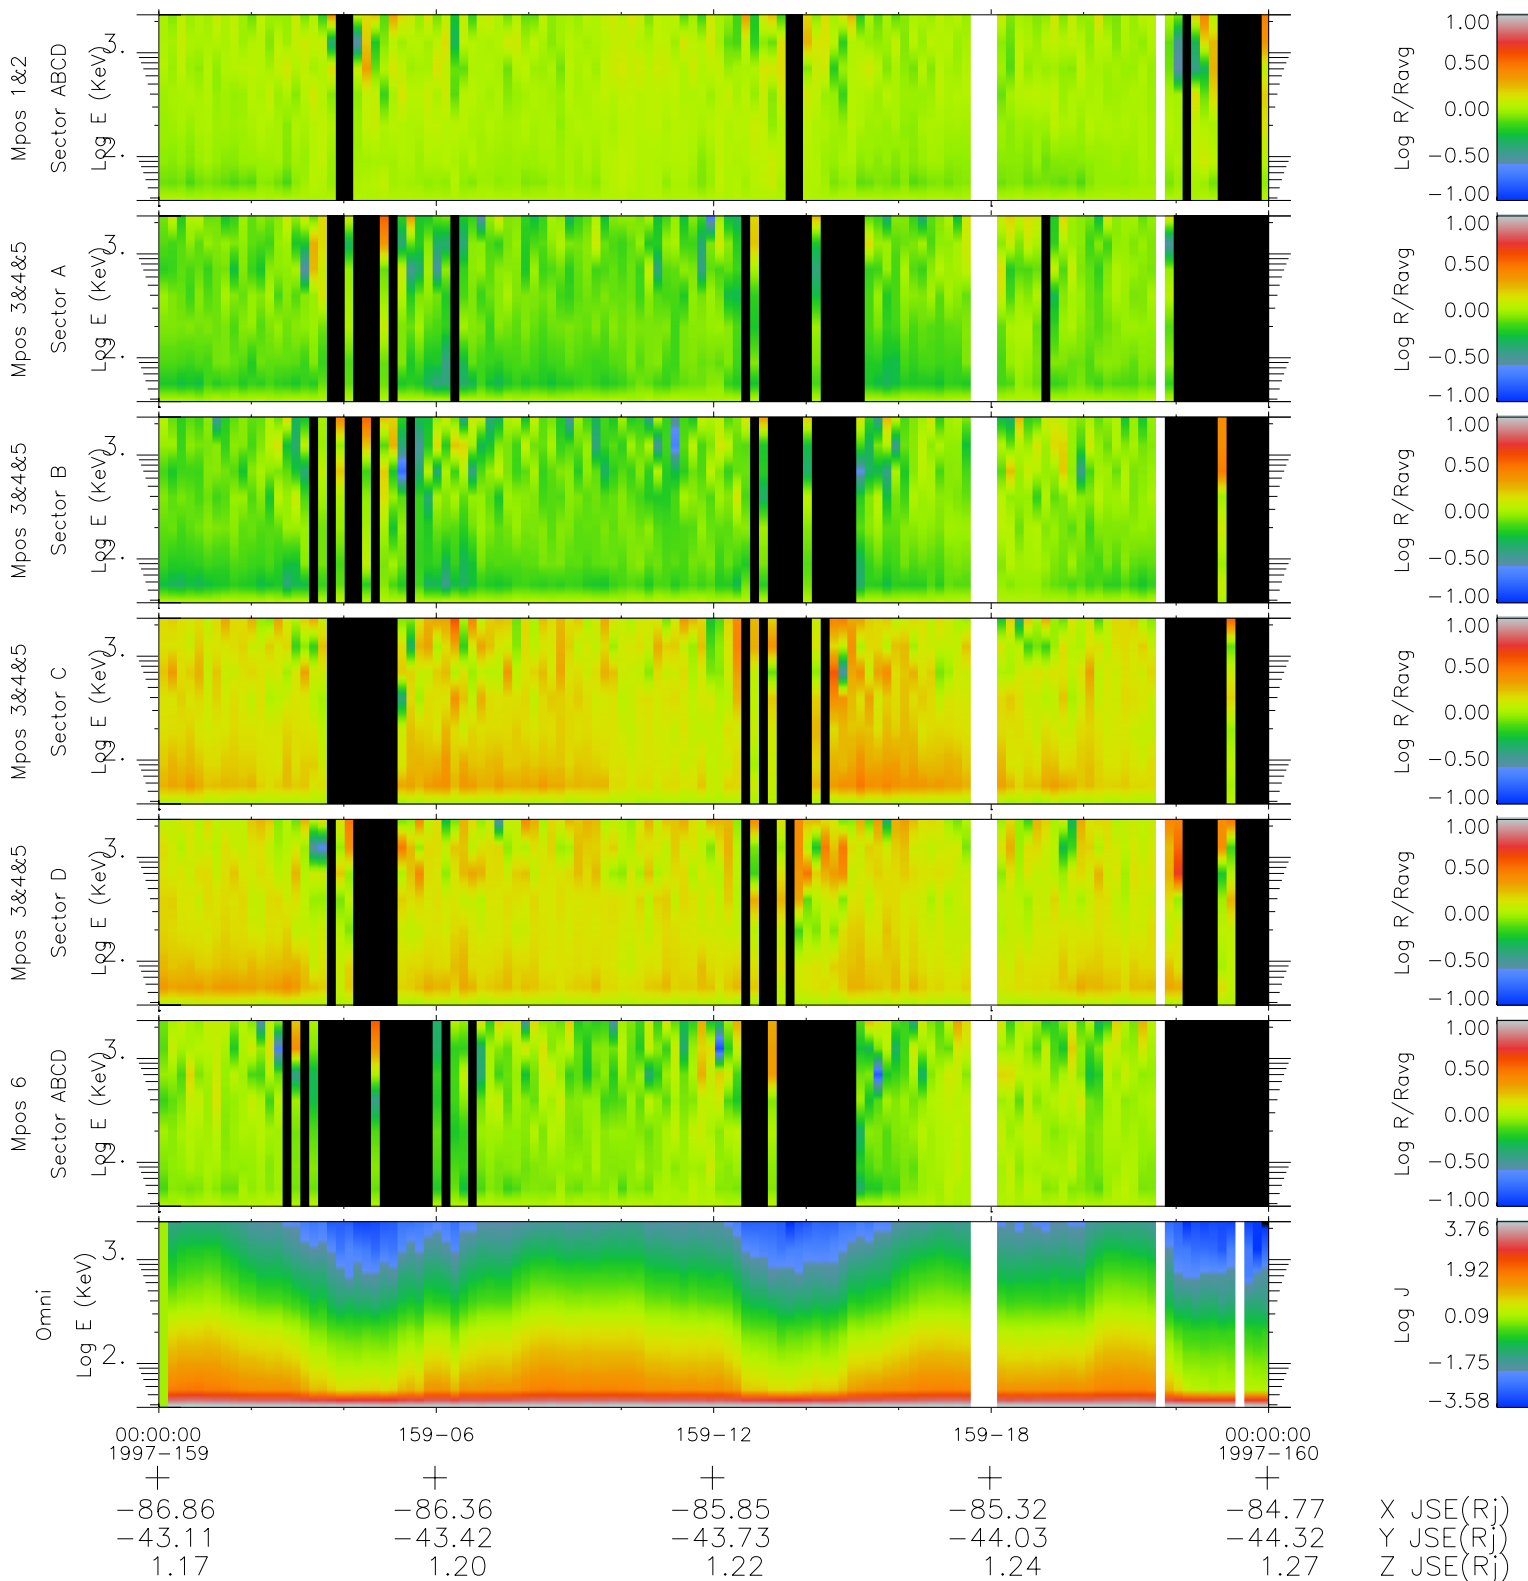

# Galileo EPD Real Time R6 Ions Spectra 97159

Software Version: RTSPEC\_R6 V 1.20  
 Data Production: 06-03-00  
 Plot Production: Sat Sep 15 10:13:37 2001  
 Color File: wondr3  
 Geofactor File: 1.1

- ◇ = Jupiter look direction
- = Corotation look direction