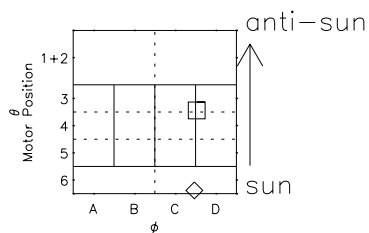

# Galileo EPD Real Time R6 Ions Spectra 97159

Software Version: RTSPEC\_R6 V 1.20  
 Data Production: 06-03-00  
 Plot Production: Sat Sep 15 10:13:37 2001  
 Color File: wondr3  
 Geofactor File: 1.1

- ◇ = Jupiter look direction
- = Corotation look direction