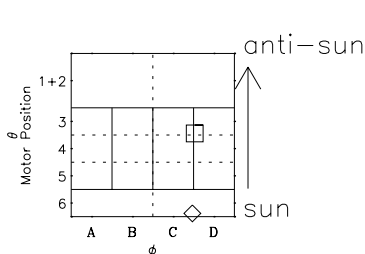

Galileo EPD Real-Time Six-Sector 97159

Software Version: RTLINE_R6 V 1.20
Data Production: 06-03-00
Plot Production: Sat Sep 15 10:15:58 2001

◇ = Jupiter look direction
□ = Corotation look direction