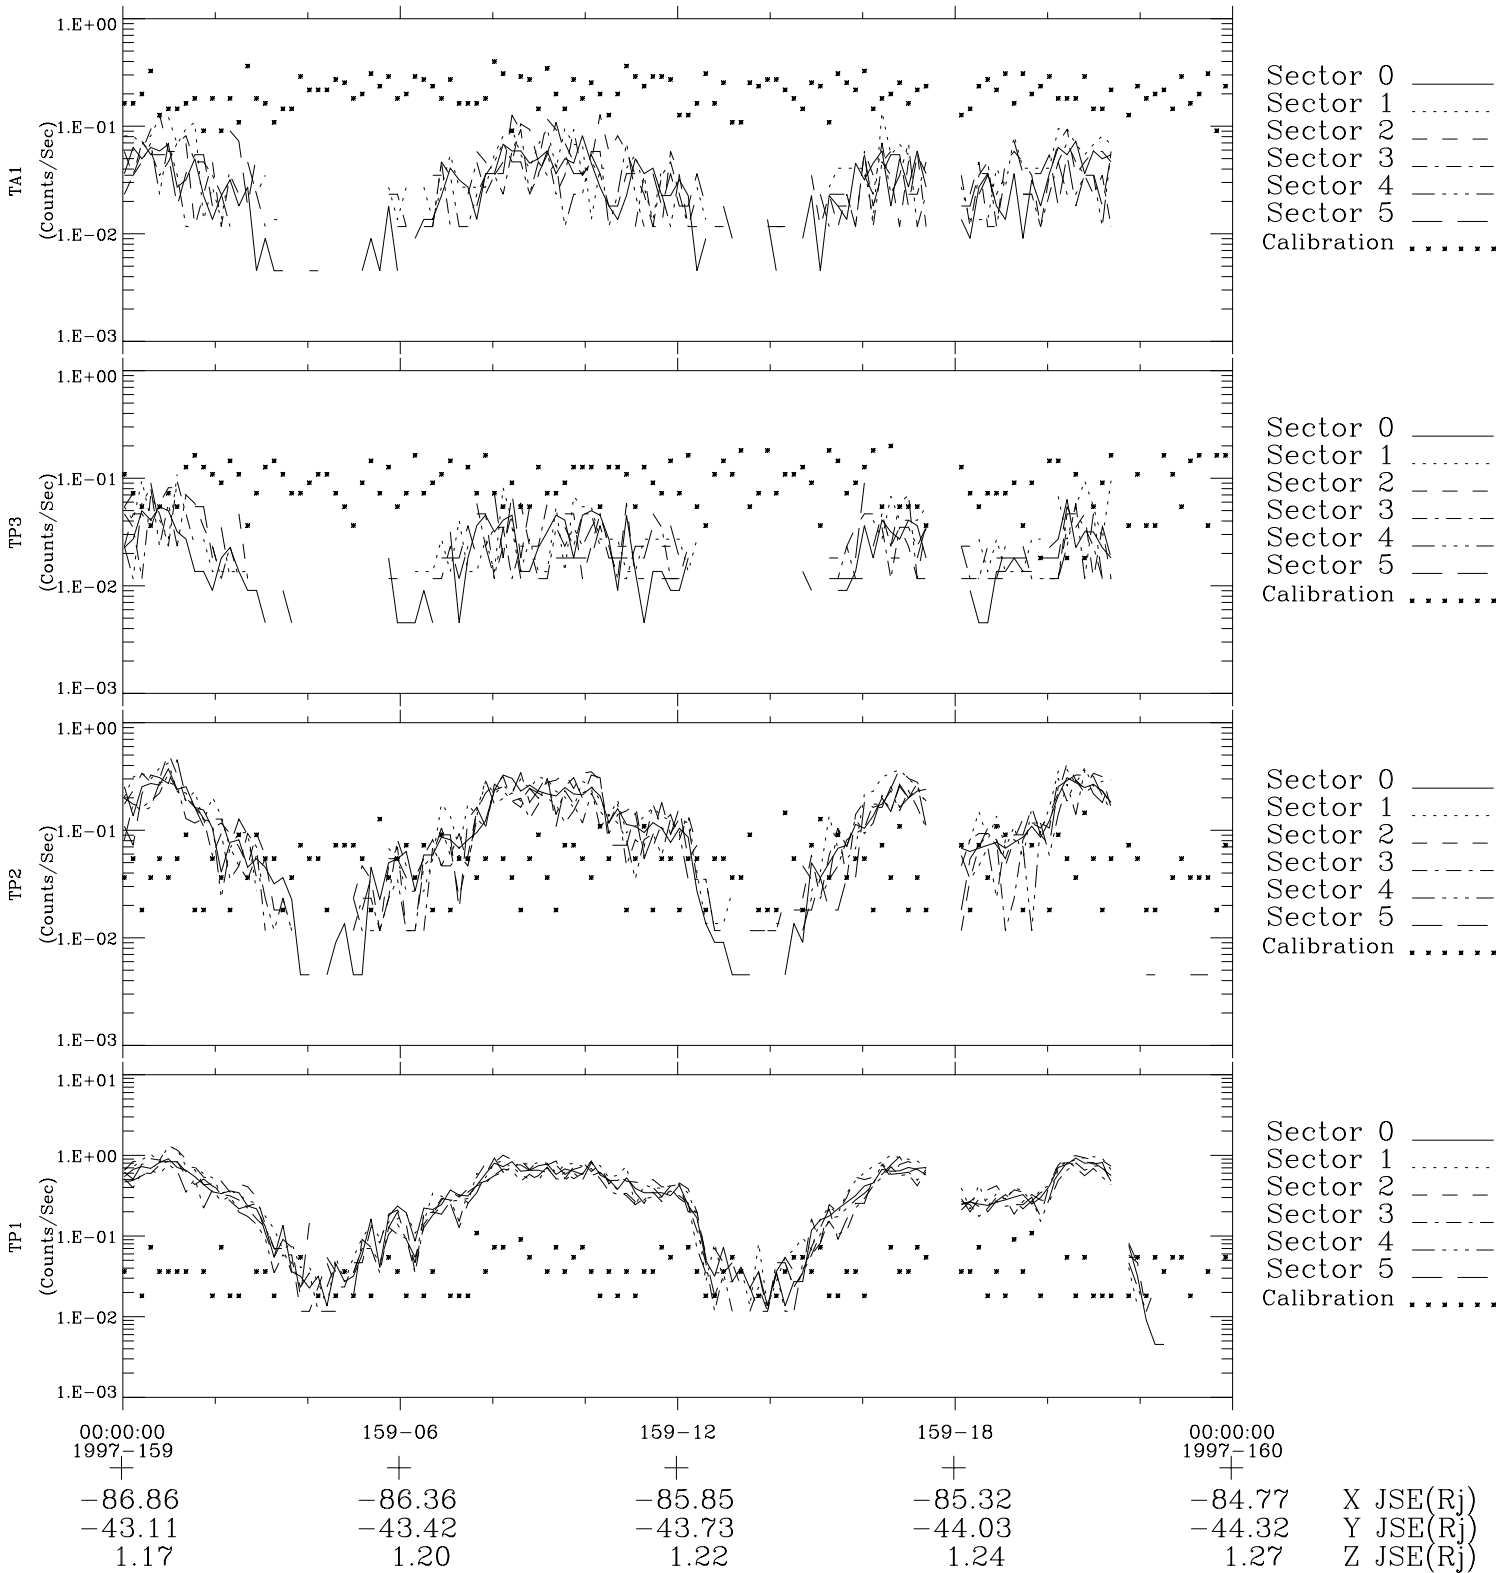

Galileo EPD Real-Time Six-Sector 97159

Software Version: RTLINE_R6 V 1.20
Data Production: 06-03-00
Plot Production: Sat Sep 15 10:15:58 2001

◇ = Jupiter look direction
□ = Corotation look direction