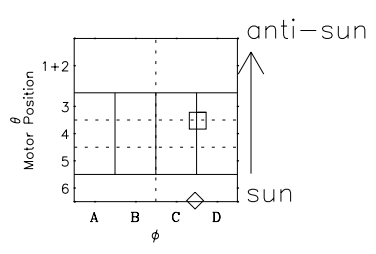

Galileo EPD Real Time Omni Spectrum 97157

Software Version: RTSPEC_OMNI V 1.20
 Data Production: 06-03-00
 Plot Production: Sat Sep 15 09:57:24 2001
 Color File: wondr3
 Geofactor File: 1.1

◇ = Jupiter look direction
 □ = Corotation look direction