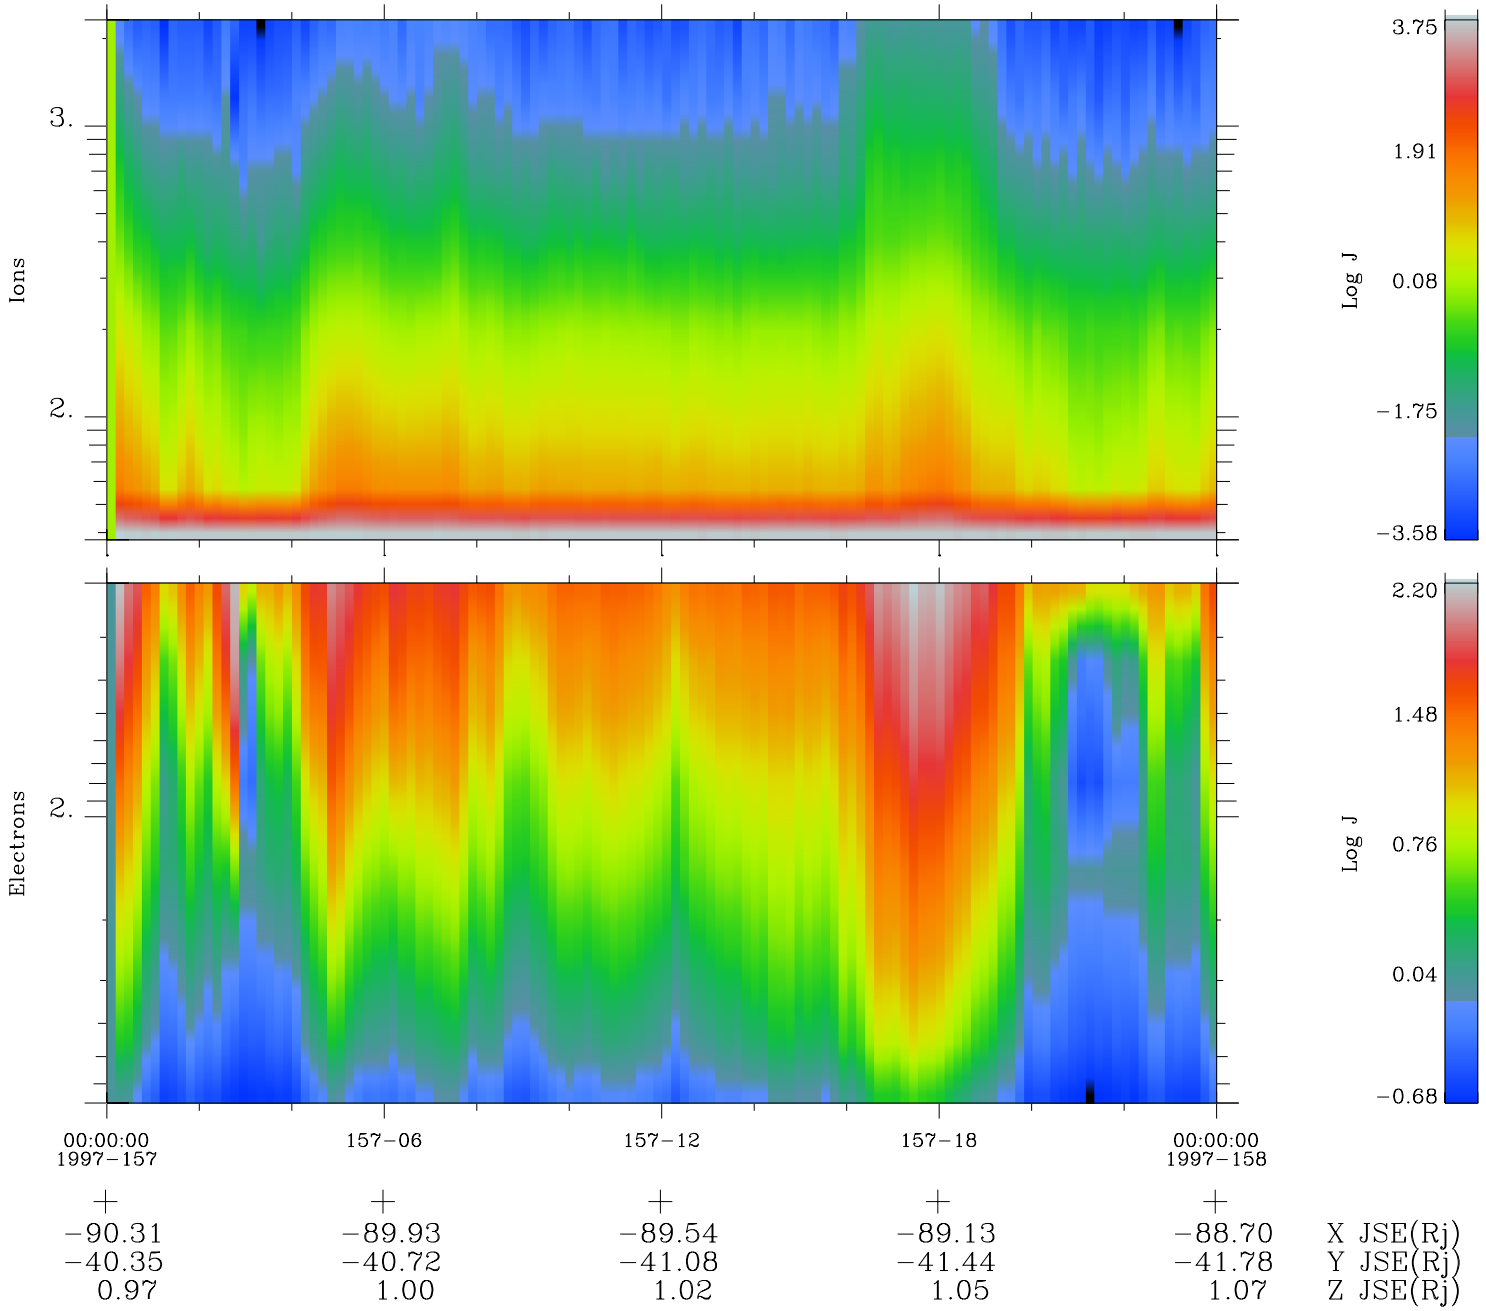

Galileo EPD Real Time Omni Spectrum 97157

Software Version: RTSPEC_OMNI V 1.20
 Data Production: 06-03-00
 Plot Production: Sat Sep 15 09:57:24 2001
 Color File: wondr3
 Geofactor File: 1.1

◇ = Jupiter look direction
 □ = Corotation look direction