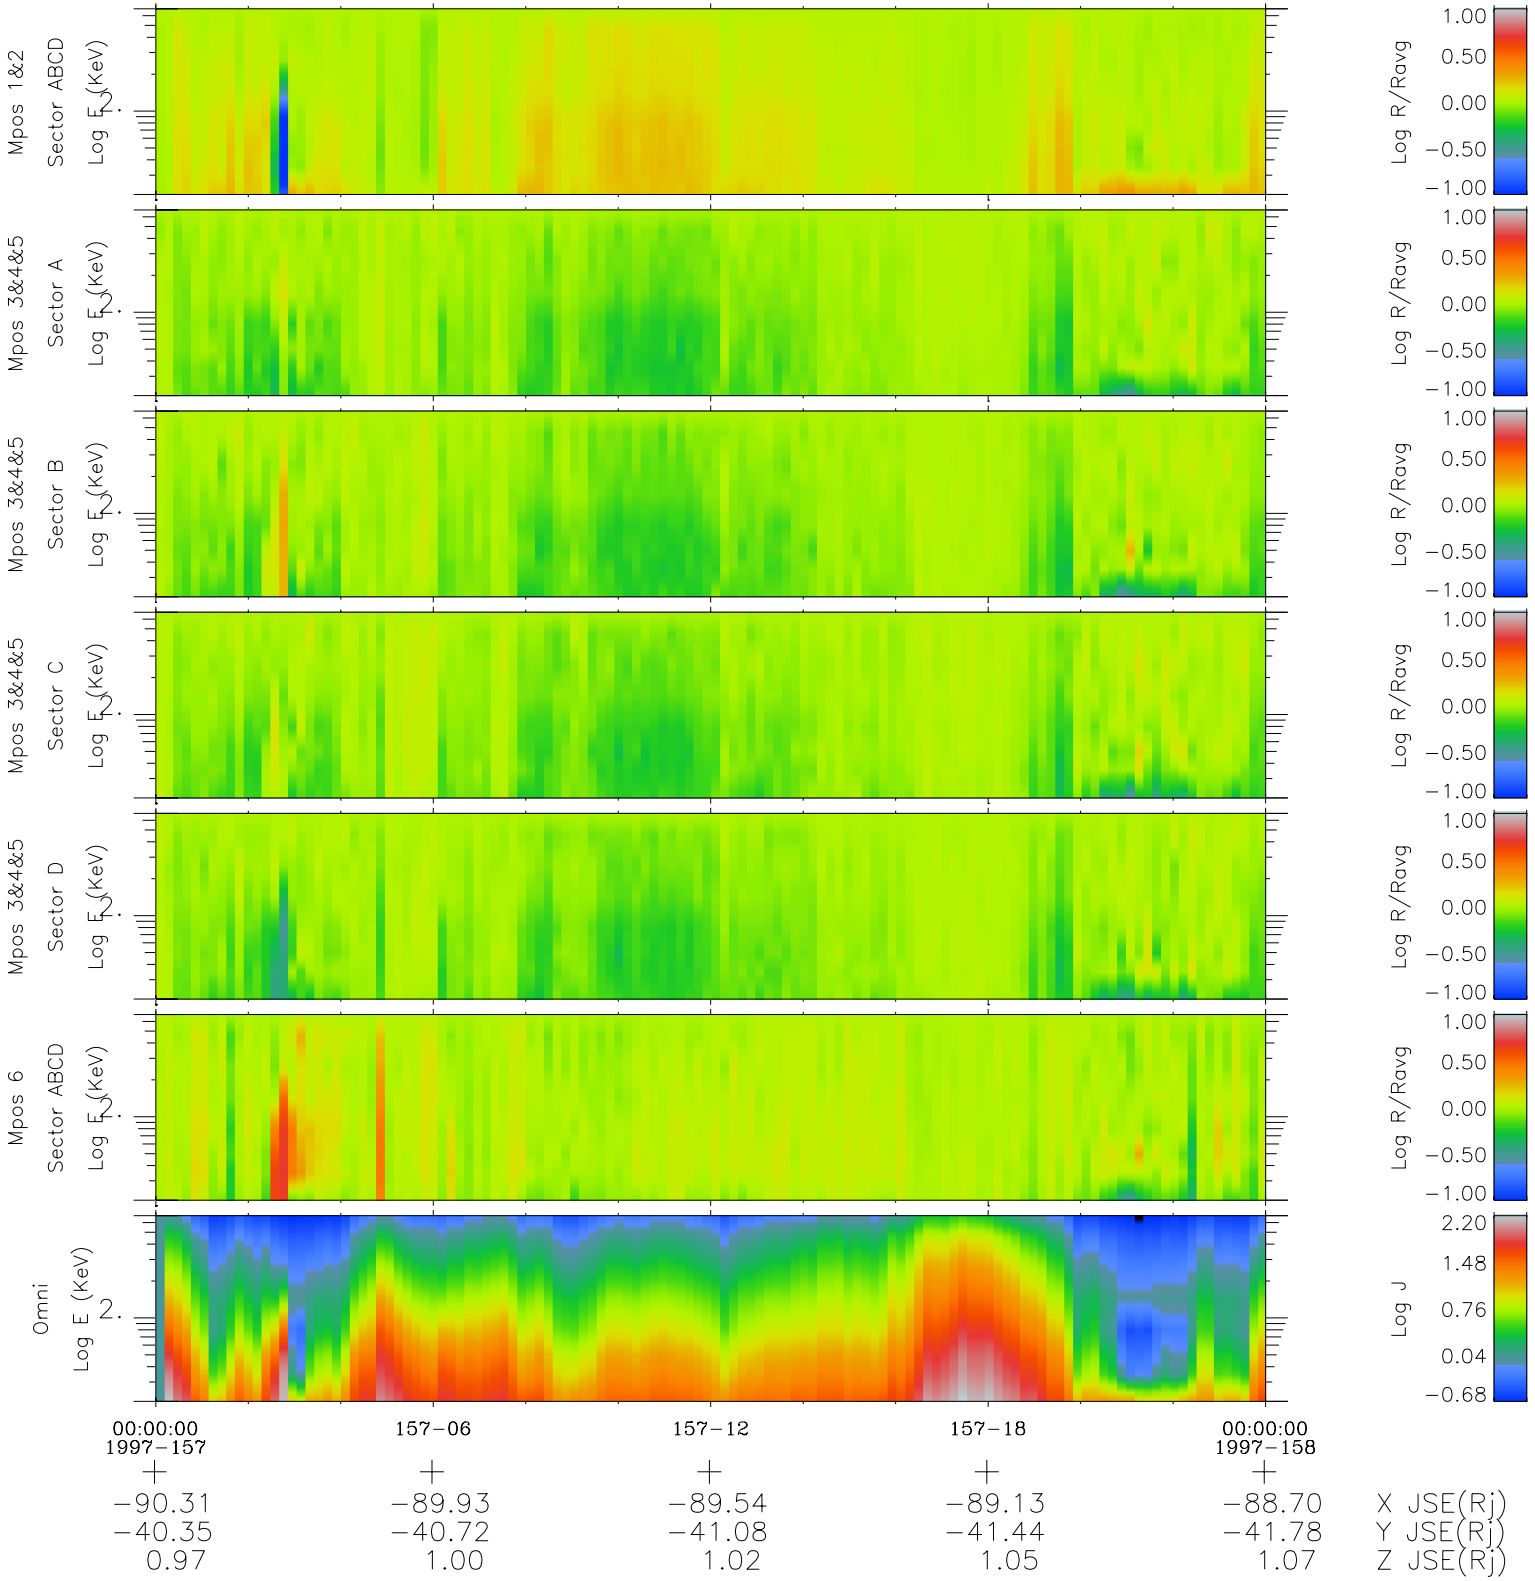

# Galileo EPD Real Time R6 Electrons Spectra 97157

Software Version: RTSPEC\_R6 V 1.20  
 Data Production: 06-03-00  
 Plot Production: Sat Sep 15 09:57:18 2001  
 Color File: wondr3  
 Geofactor File: 1.1

◇ = Jupiter look direction  
 □ = Corotation look direction