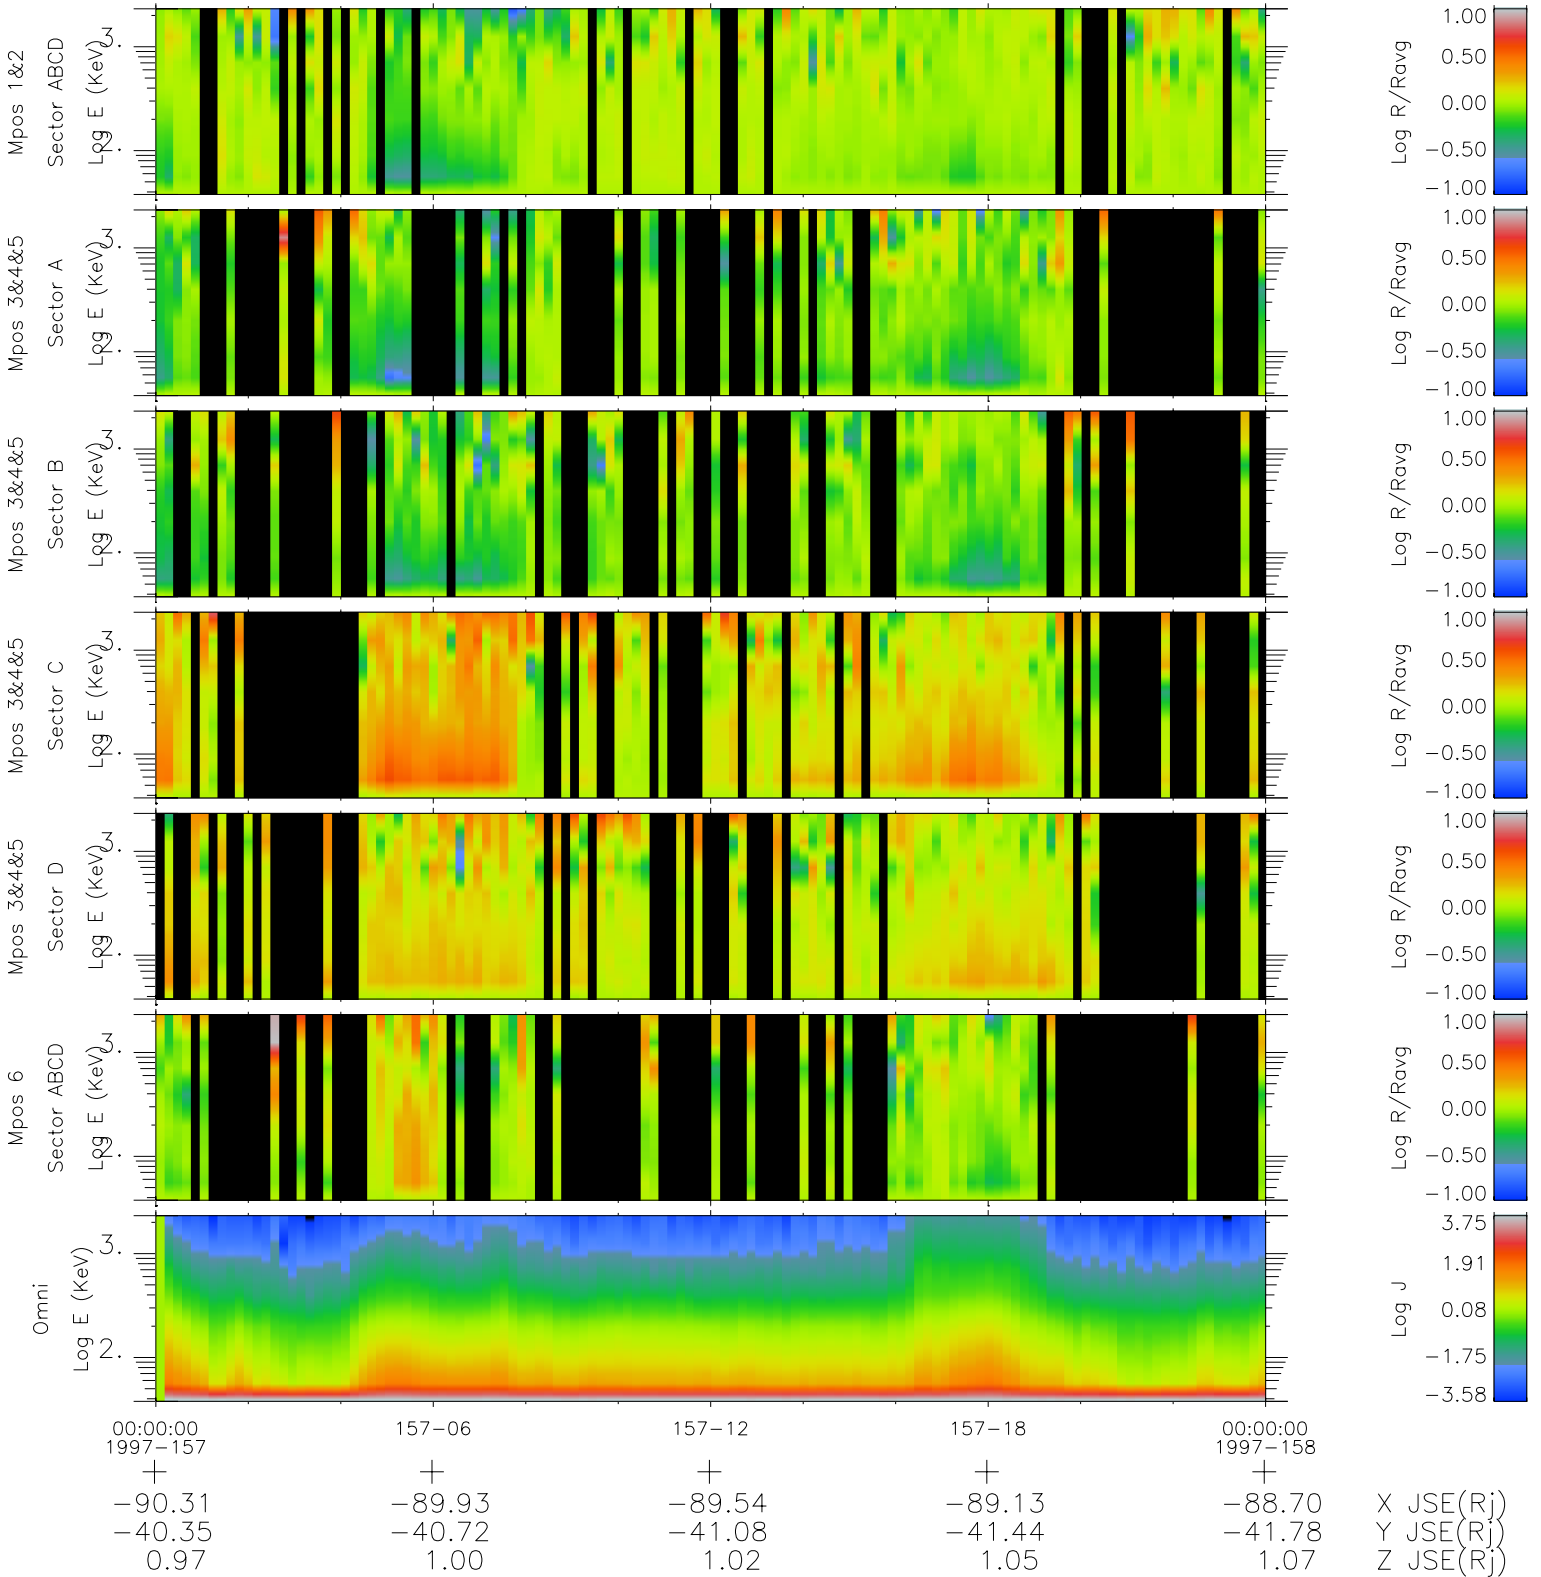

Galileo EPD Real Time R6 Ions Spectra 97157

Software Version: RTSPEC_R6 V 1.20
 Data Production: 06-03-00
 Plot Production: Sat Sep 15 09:57:11 2001
 Color File: wondr3
 Geofactor File: 1.1

- ◇ = Jupiter look direction
- = Corotation look direction