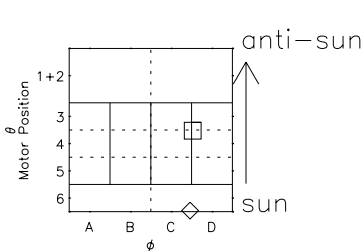

Galileo EPD Real Time R6 Ions Spectra 97157

Software Version: RTSPEC_R6 V 1.20
 Data Production: 06-03-00
 Plot Production: Sat Sep 15 09:57:11 2001
 Color File: wondr3
 Geofactor File: 1.1

- ◇ = Jupiter look direction
- = Corotation look direction