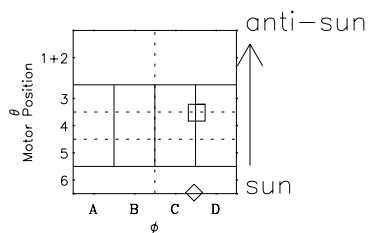

Galileo EPD Real-Time Omni 97157

Software Version: RTLINE_OMNI V 1.20
Data Production: 06-03-00
Plot Production: Sat Sep 15 09:59:31 2001

- ◇ = Jupiter look direction
- = Corotation look direction