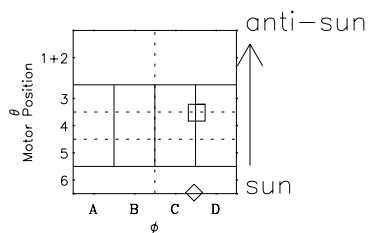

Galileo EPD Real-Time Omni 97157

Software Version: RTLINE_OMNI V 1.20
Data Production: 06-03-00
Plot Production: Sat Sep 15 09:59:31 2001

◇ = Jupiter look direction
□ = Corotation look direction