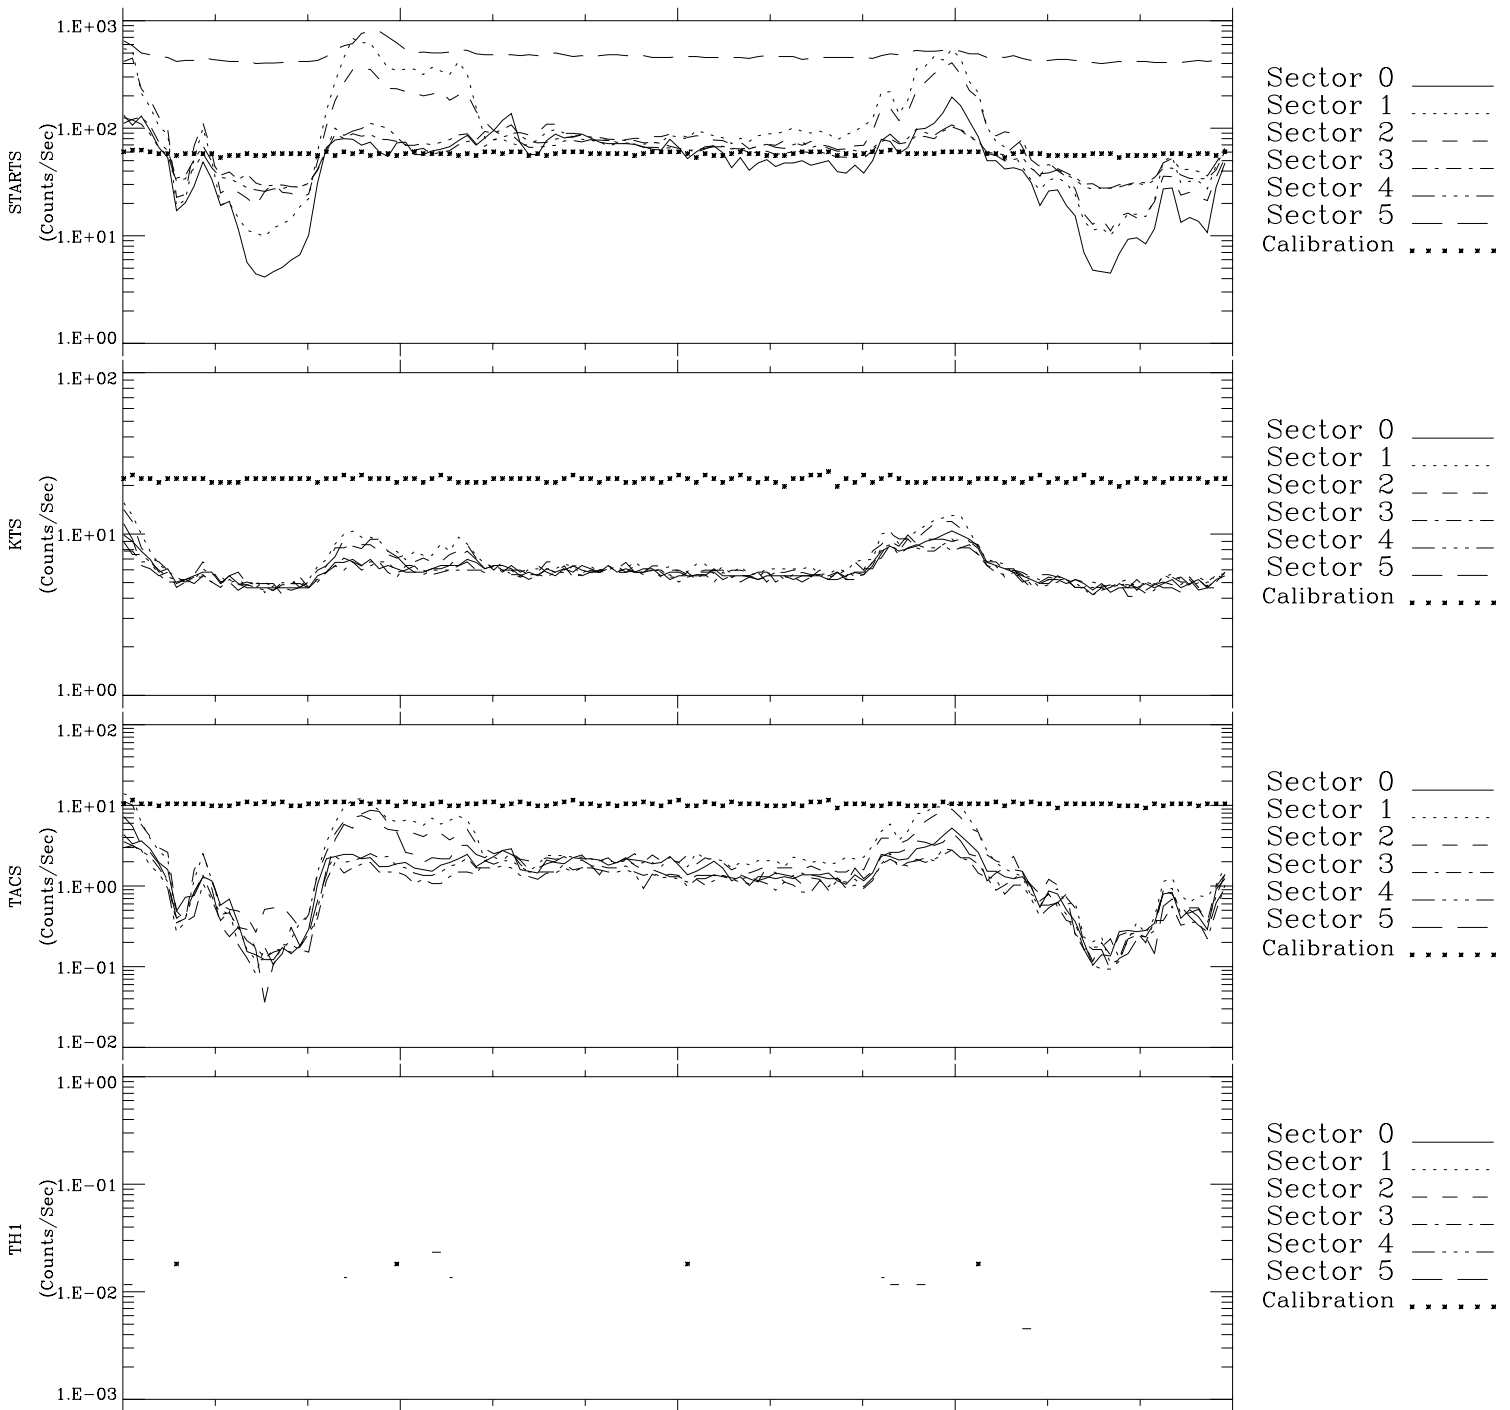

# Galileo EPD Real-Time Six-Sector 97157

Software Version: RTLINE\_R6 V 1.20  
Data Production: 06-03-00  
Plot Production: Sat Sep 15 09:59:39 2001

Sector 0 ———  
Sector 1 .....  
Sector 2 - - - -  
Sector 3 - · - · -  
Sector 4 - - - -  
Sector 5 - - - -  
Calibration .....  
.....

Sector 0 ———  
Sector 1 .....  
Sector 2 - - - -  
Sector 3 - · - · -  
Sector 4 - - - -  
Sector 5 - - - -  
Calibration .....  
.....

Sector 0 ———  
Sector 1 .....  
Sector 2 - - - -  
Sector 3 - · - · -  
Sector 4 - - - -  
Sector 5 - - - -  
Calibration .....  
.....

Sector 0 ———  
Sector 1 .....  
Sector 2 - - - -  
Sector 3 - · - · -  
Sector 4 - - - -  
Sector 5 - - - -  
Calibration .....  
.....

00:00:00 1997-157	157-06	157-12	157-18	00:00:00 1997-158	
+	+	+	+	+	
-90.31	-89.93	-89.54	-89.13	-88.70	X JSE(R <sub>j</sub> )
-40.35	-40.72	-41.08	-41.44	-41.78	Y JSE(R <sub>j</sub> )
0.97	1.00	1.02	1.05	1.07	Z JSE(R <sub>j</sub> )

◇ = Jupiter look direction  
□ = Corotation look direction