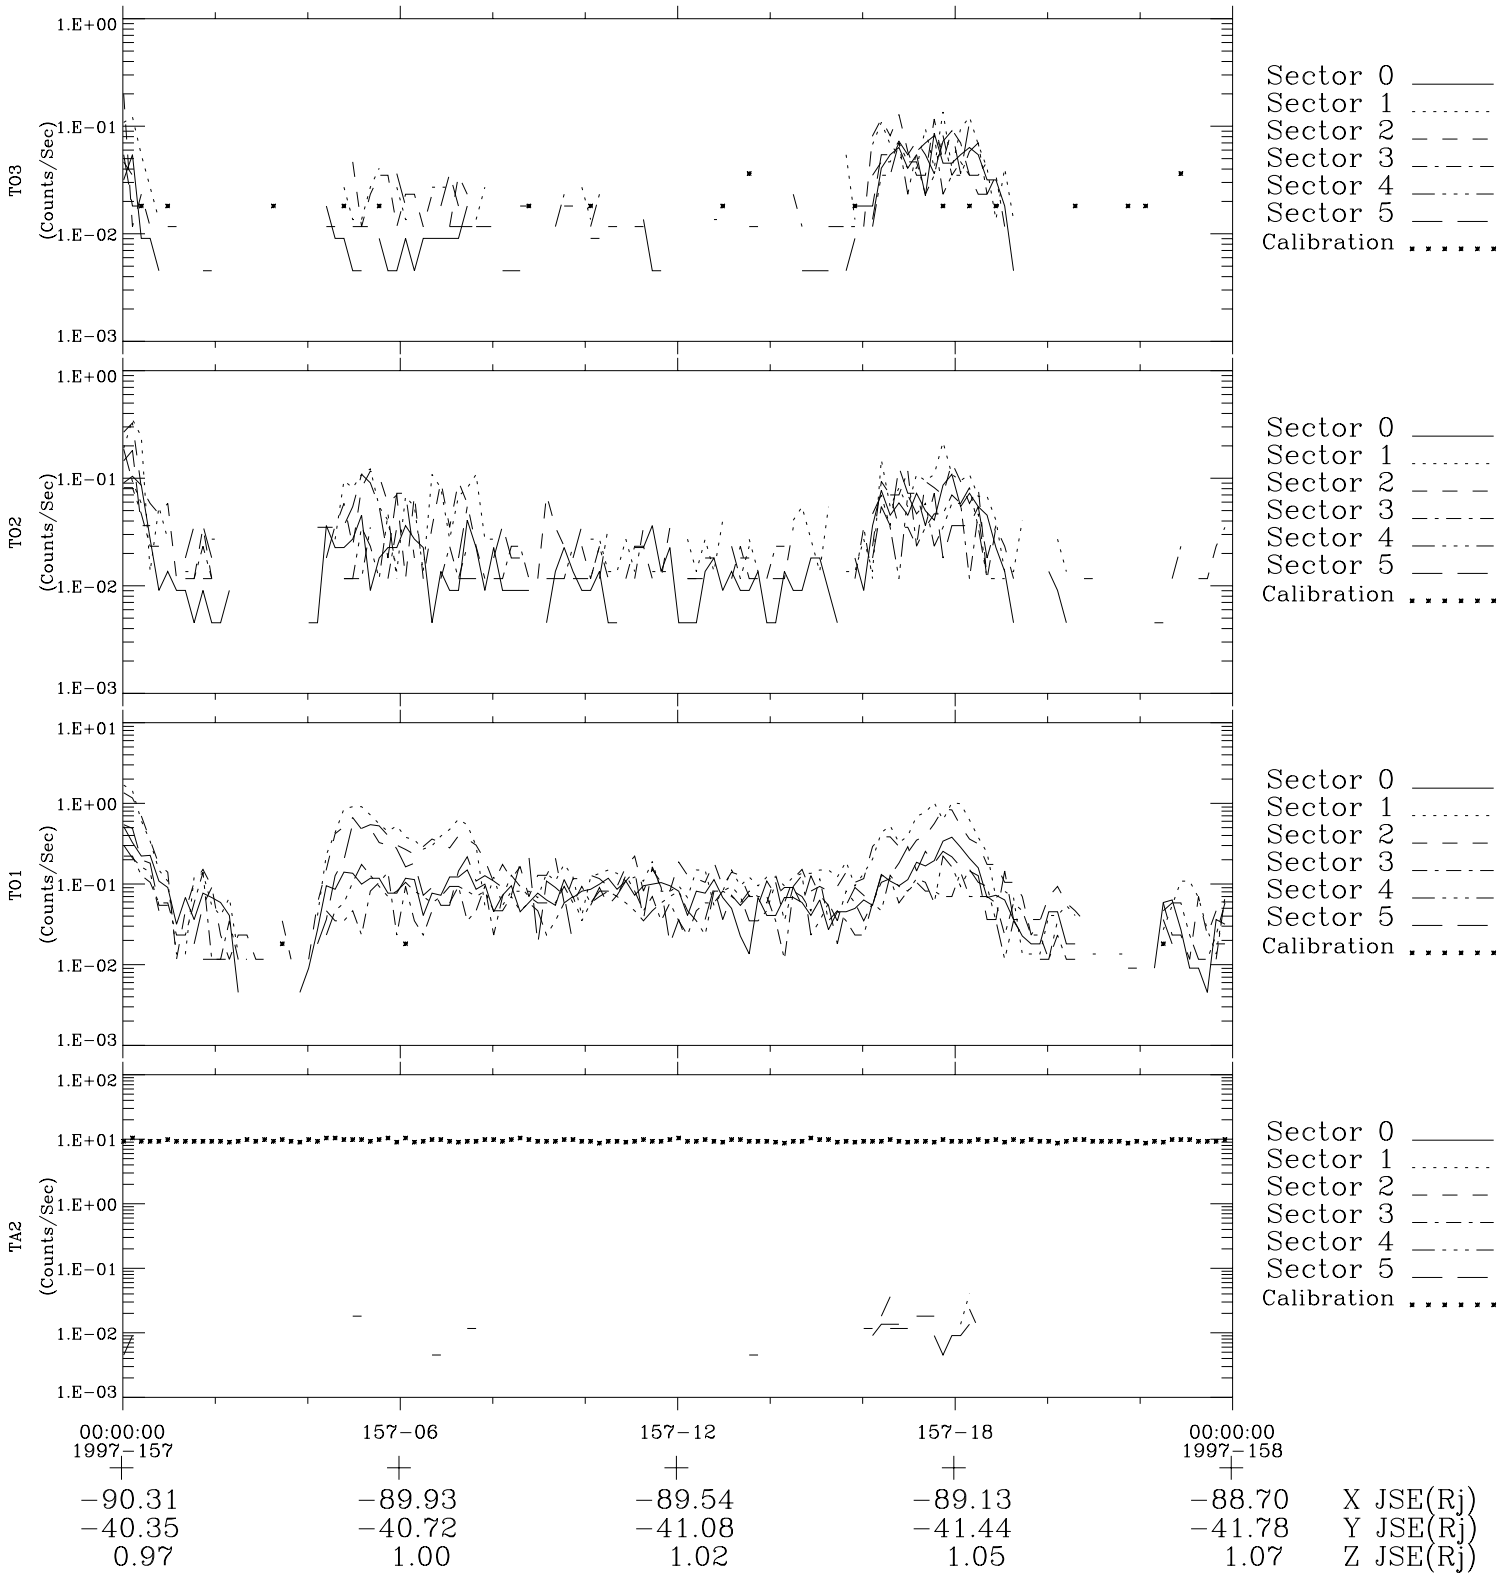

Galileo EPD Real-Time Six-Sector 97157

Software Version: RTLINE_R6 V 1.20
Data Production: 06-03-00
Plot Production: Sat Sep 15 09:59:38 2001

◇ = Jupiter look direction
□ = Corotation look direction