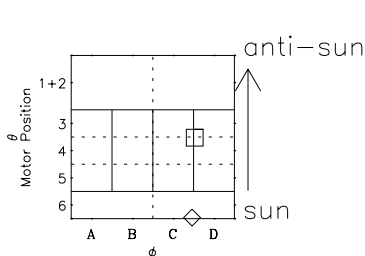

Galileo EPD Real-Time Six-Sector 97157

Software Version: RTLINE_R6 V 1.20
Data Production: 06-03-00
Plot Production: Sat Sep 15 09:59:38 2001

◇ = Jupiter look direction
□ = Corotation look direction