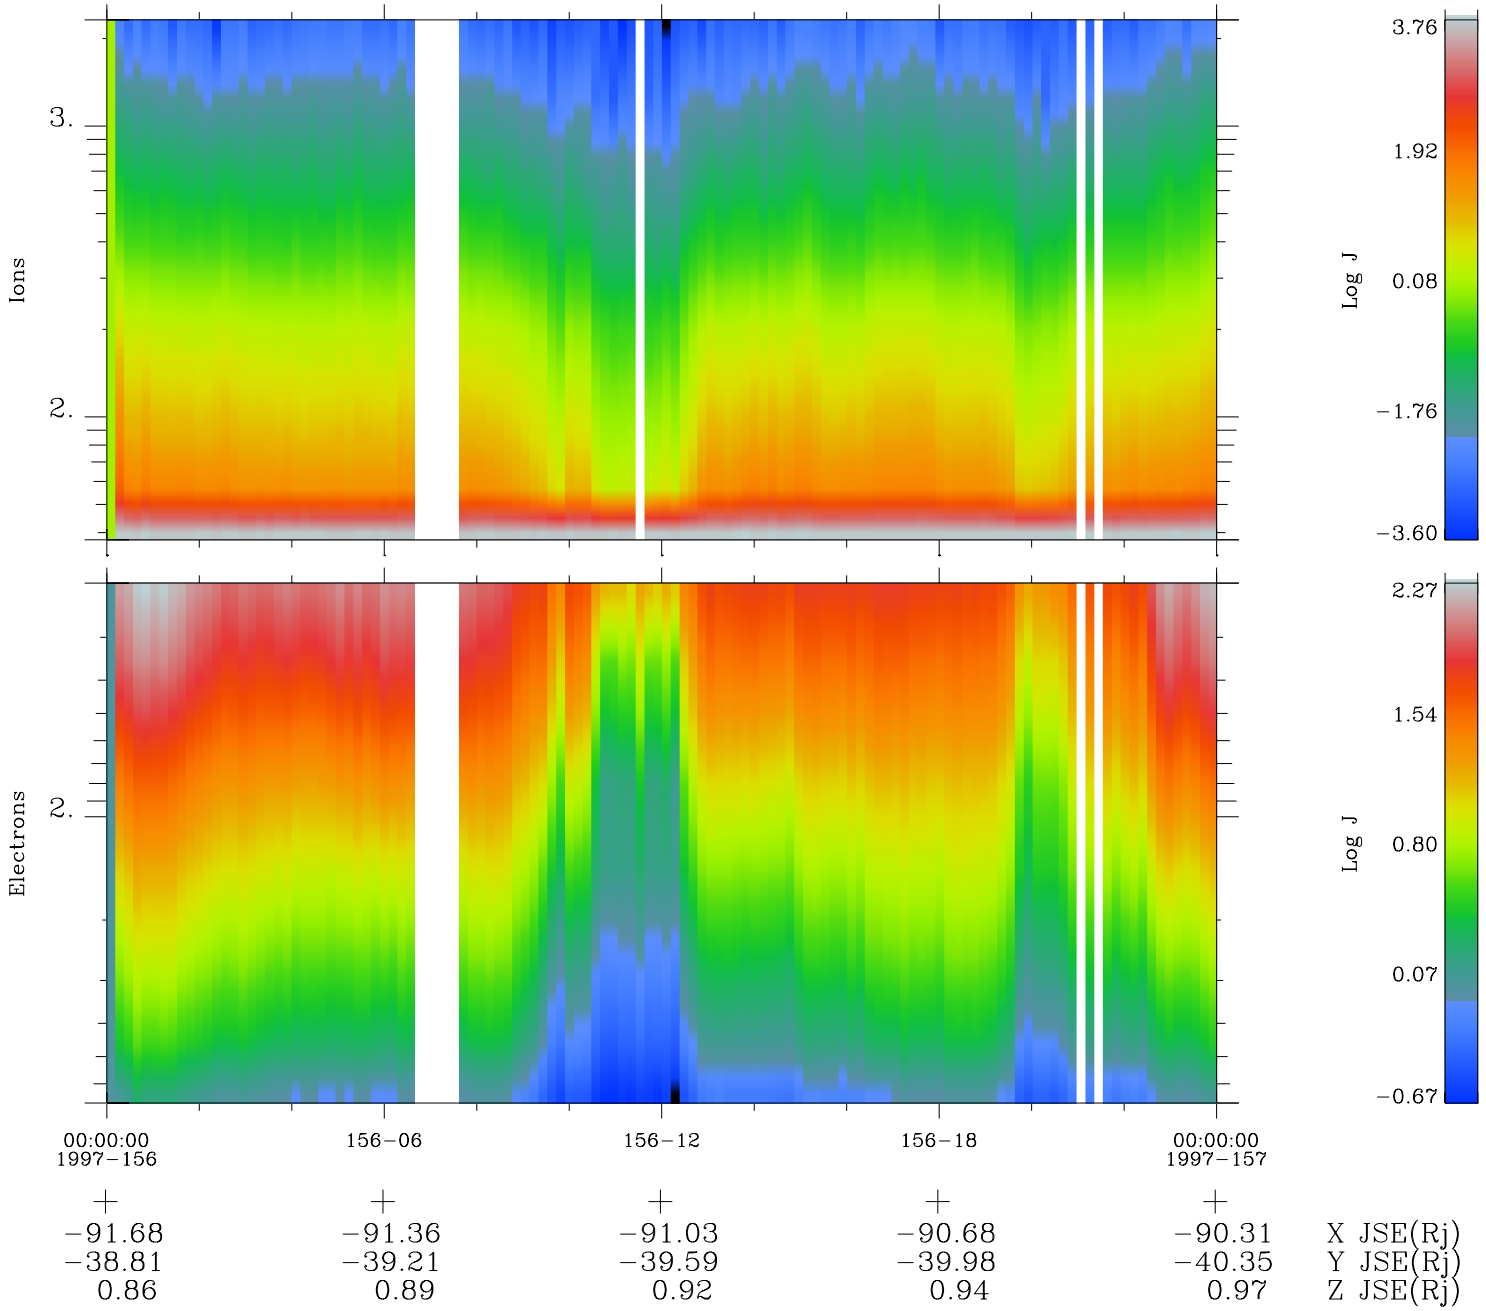

Galileo EPD Real Time Omni Spectrum 97156

Software Version: RTSPEC_OMNI V 1.20
 Data Production: 06-03-00
 Plot Production: Sat Sep 15 09:49:08 2001
 Color File: wondr3
 Geofactor File: 1.1

◇ = Jupiter look direction
 □ = Corotation look direction