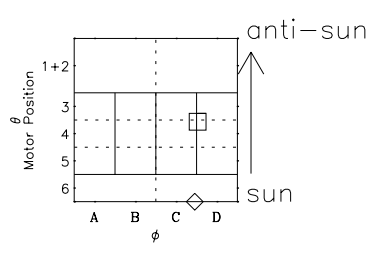

Galileo EPD Real Time Omni Spectrum 97156

Software Version: RTSPEC_OMNI V 1.20
 Data Production: 06-03-00
 Plot Production: Sat Sep 15 09:49:08 2001
 Color File: wondr3
 Geofactor File: 1.1

◇ = Jupiter look direction
 □ = Corotation look direction