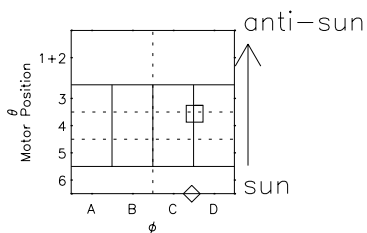

Galileo EPD Real Time R6 Electrons Spectra 97156

Software Version: RTSPEC_R6 V 1.20
 Data Production: 06-03-00
 Plot Production: Sat Sep 15 09:49:01 2001
 Color File: wondr3
 Geofactor File: 1.1

◇ = Jupiter look direction
 □ = Corotation look direction