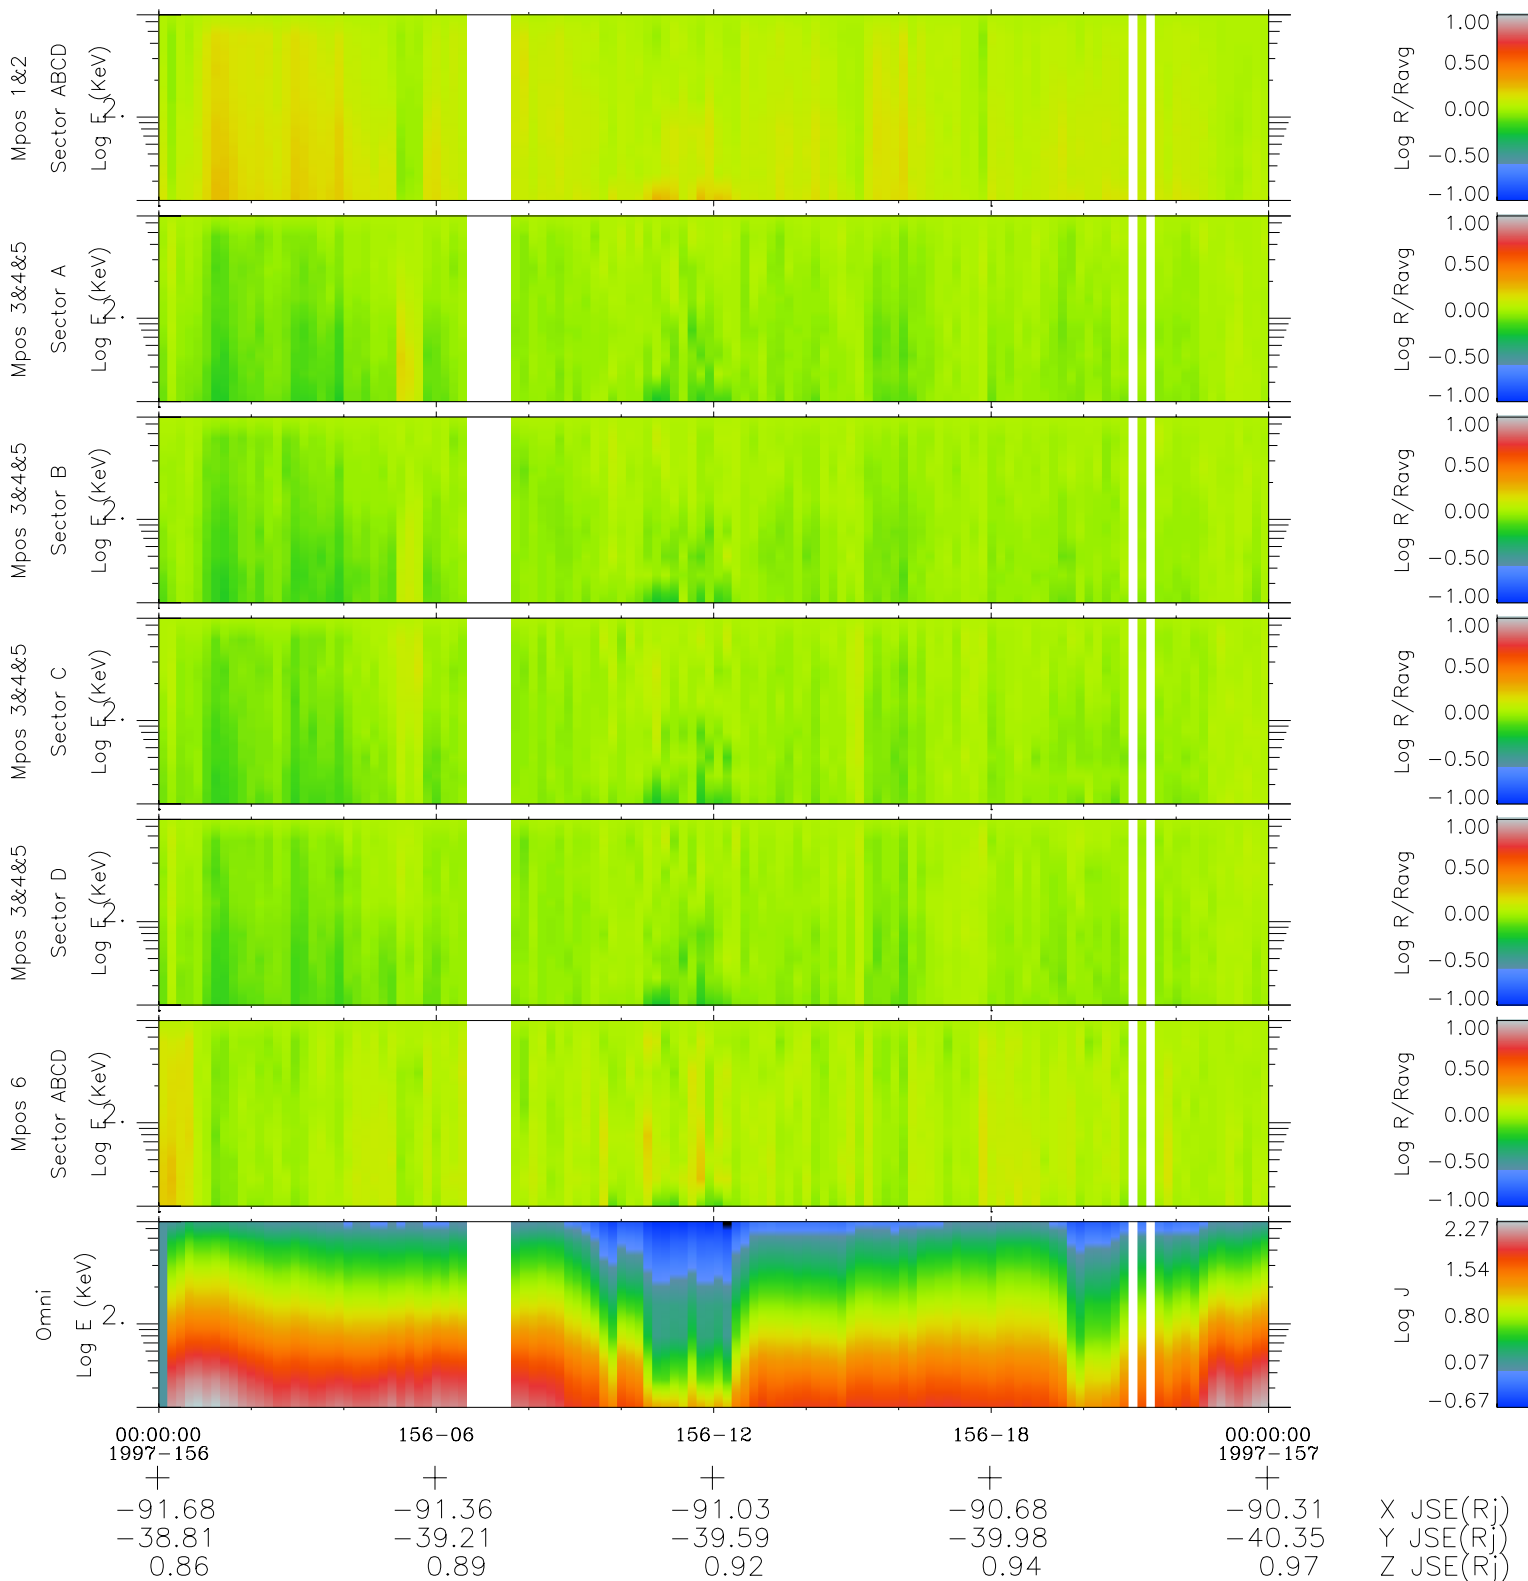

Galileo EPD Real Time R6 Electrons Spectra 97156

Software Version: RTSPEC_R6 V 1.20
 Data Production: 06-03-00
 Plot Production: Sat Sep 15 09:49:01 2001
 Color File: wondr3
 Geofactor File: 1.1

◇ = Jupiter look direction
 □ = Corotation look direction