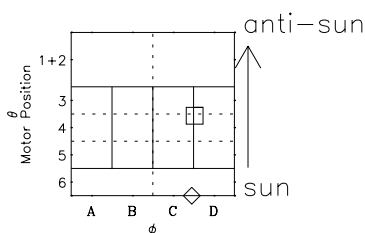

Galileo EPD Real-Time Six-Sector 97156

Software Version: RTLINE_R6 V 1.20
Data Production: 06-03-00
Plot Production: Sat Sep 15 09:51:19 2001

◇ = Jupiter look direction
□ = Corotation look direction