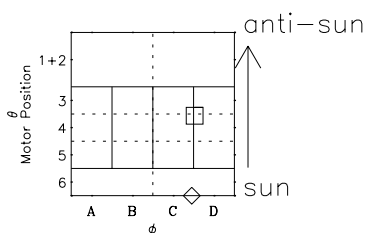

Galileo EPD Real-Time Six-Sector 97156

Software Version: RTLINE_R6 V 1.20
Data Production: 06-03-00
Plot Production: Sat Sep 15 09:51:18 2001

◇ = Jupiter look direction
□ = Corotation look direction