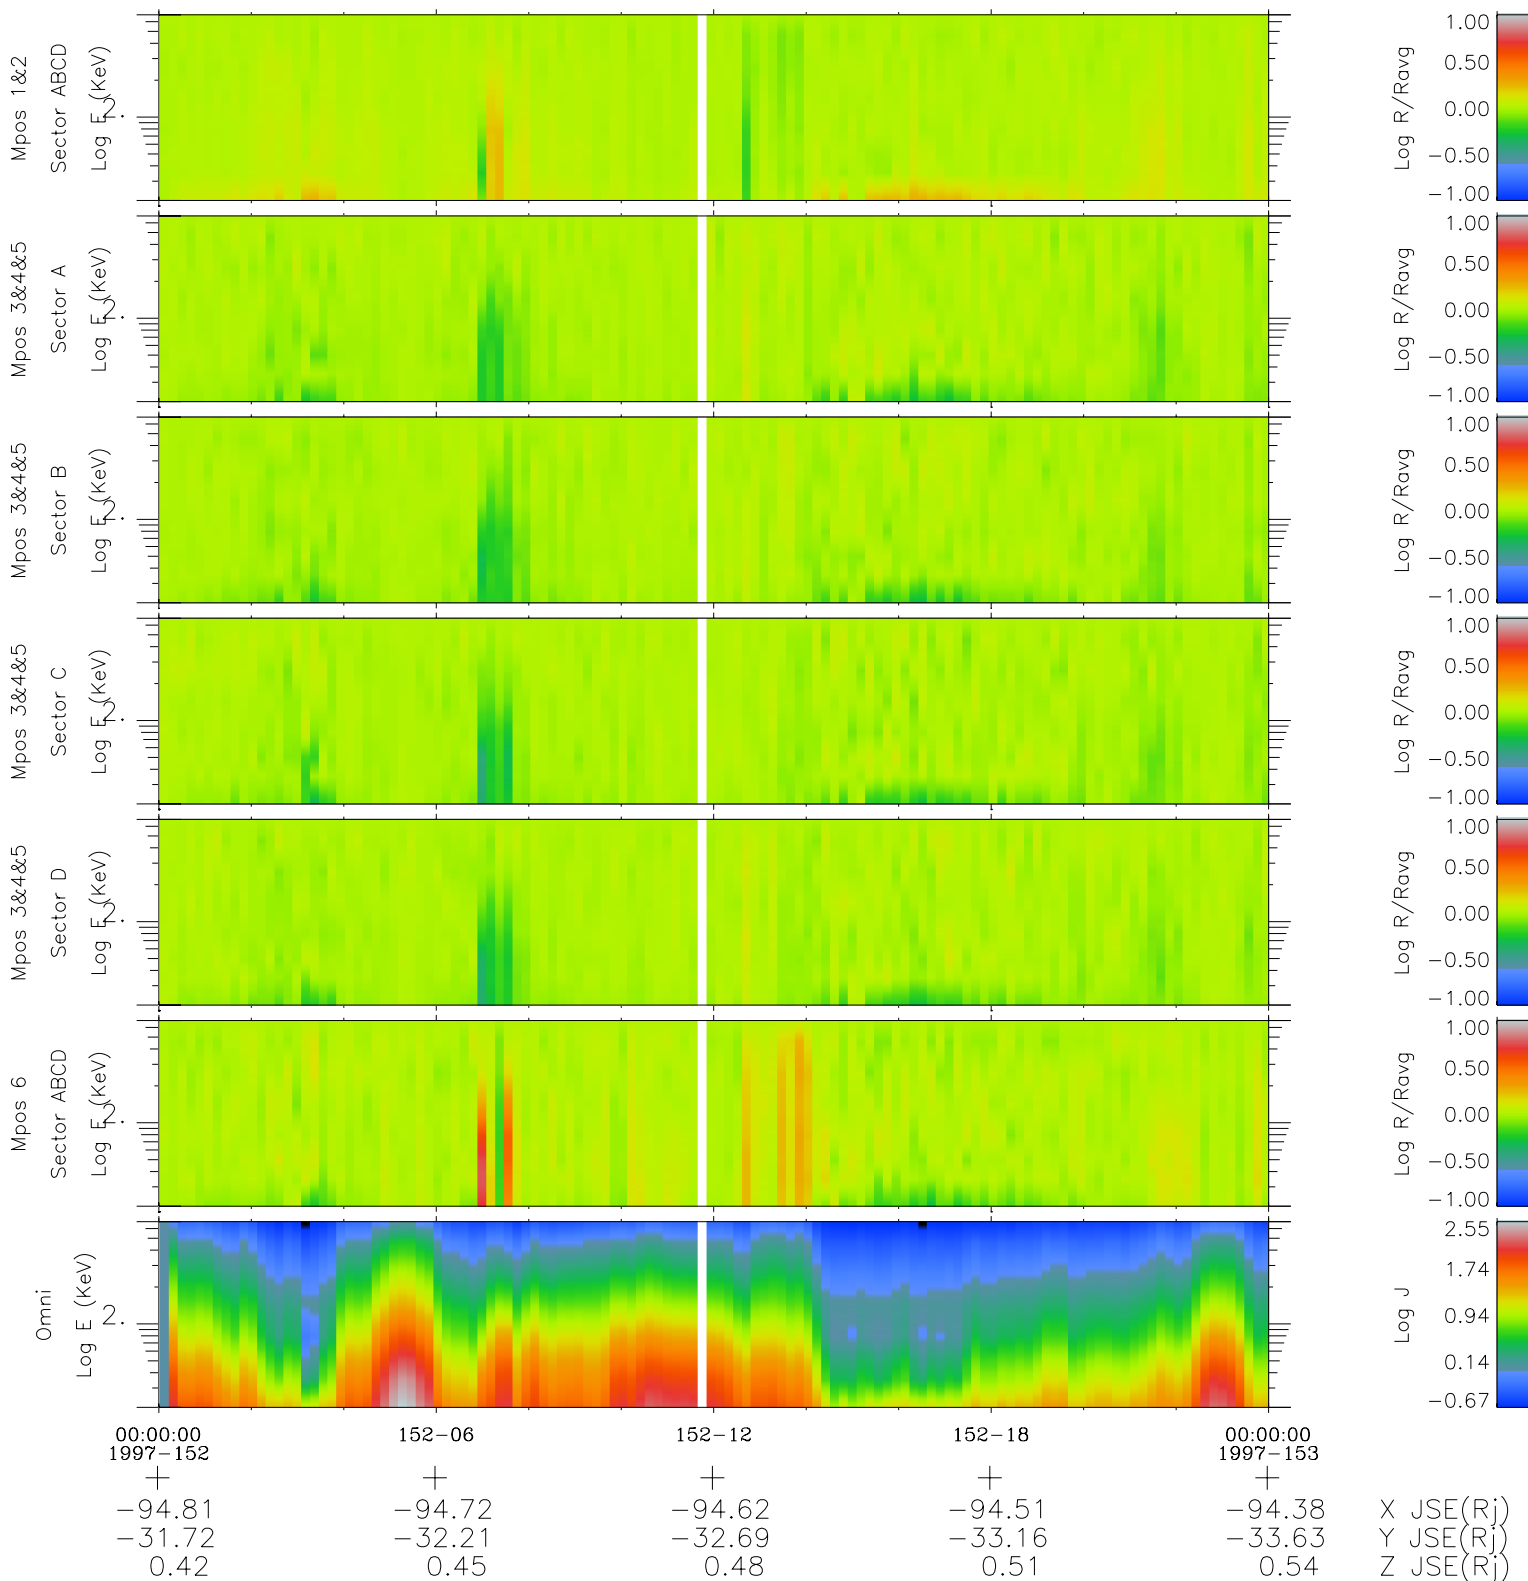

Galileo EPD Real Time R6 Electrons Spectra 97152

Software Version: RTSPEC_R6 V 1.20
 Data Production: 06-03-00
 Plot Production: Sat Sep 15 09:15:55 2001
 Color File: wondr3
 Geofactor File: 1.1

- ◇ = Jupiter look direction
- = Corotation look direction