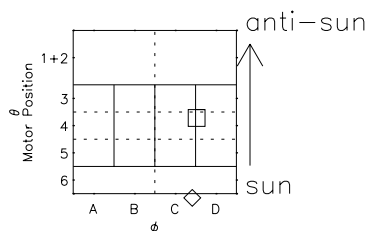

Galileo EPD Real Time R6 Electrons Spectra 97152

Software Version: RTSPEC_R6 V 1.20
 Data Production: 06-03-00
 Plot Production: Sat Sep 15 09:15:55 2001
 Color File: wondr3
 Geofactor File: 1.1

- ◇ = Jupiter look direction
- = Corotation look direction