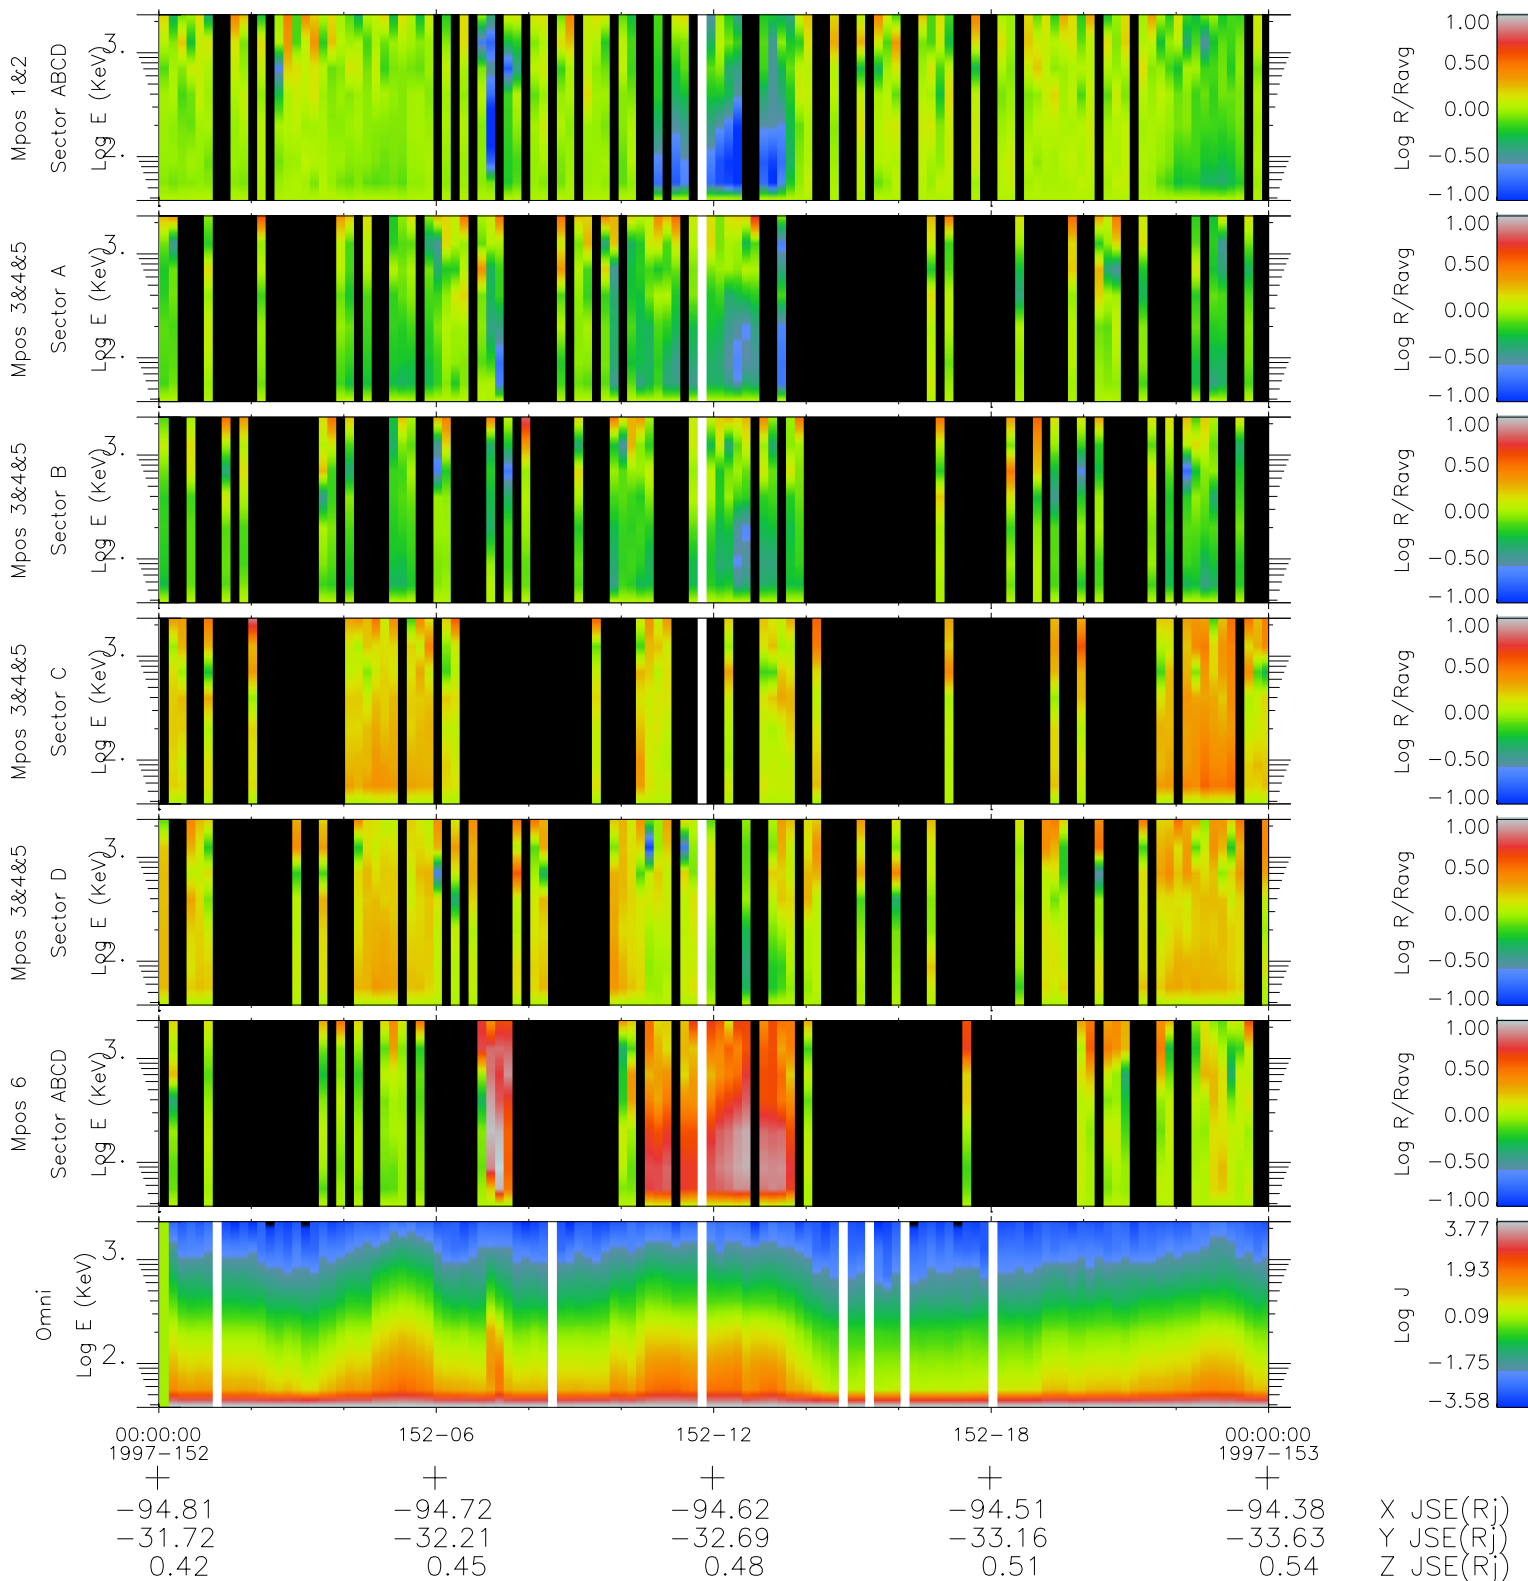

# Galileo EPD Real Time R6 Ions Spectra 97152

Software Version: RTSPEC\_R6 V 1.20  
 Data Production: 06-03-00  
 Plot Production: Sat Sep 15 09:15:48 2001  
 Color File: wondr3  
 Geofactor File: 1.1

- ◇ = Jupiter look direction
- = Corotation look direction