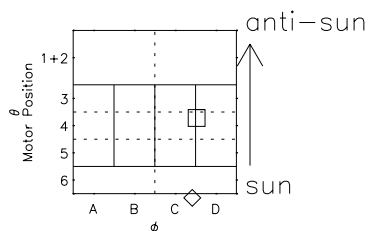

# Galileo EPD Real Time R6 Ions Spectra 97152

Software Version: RTSPEC\_R6 V 1.20  
 Data Production: 06-03-00  
 Plot Production: Sat Sep 15 09:15:48 2001  
 Color File: wondr3  
 Geofactor File: 1.1

- ◇ = Jupiter look direction
- = Corotation look direction