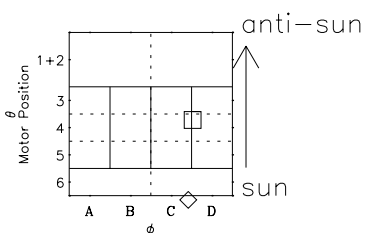

Galileo EPD Real-Time Six-Sector 97152

Software Version: RTLINE_R6 V 1.20
Data Production: 06-03-00
Plot Production: Sat Sep 15 09:18:11 2001

◇ = Jupiter look direction
□ = Corotation look direction