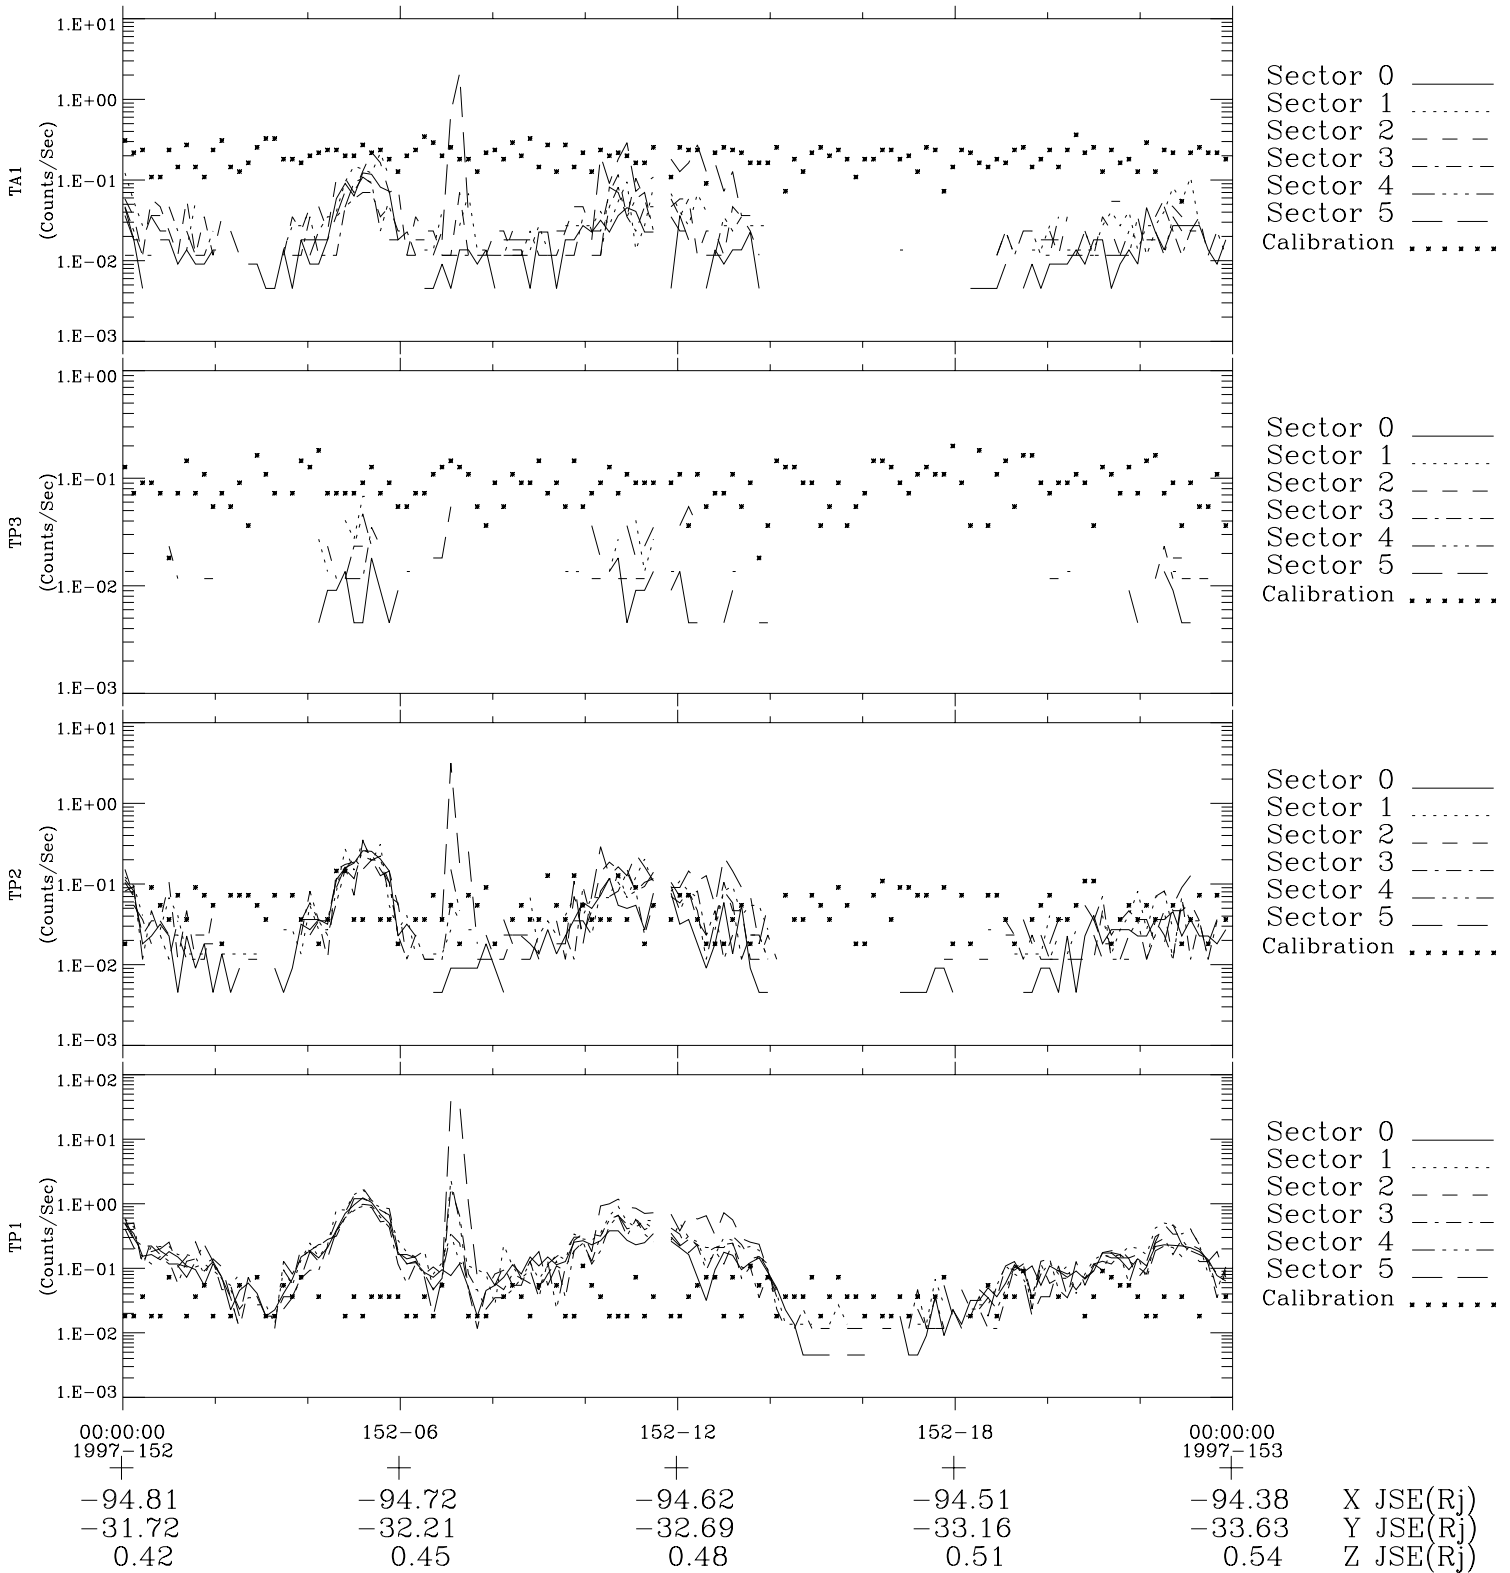

Galileo EPD Real-Time Six-Sector 97152

Software Version: RTLINE_R6 V 1.20
Data Production: 06-03-00
Plot Production: Sat Sep 15 09:18:11 2001

◇ = Jupiter look direction
□ = Corotation look direction