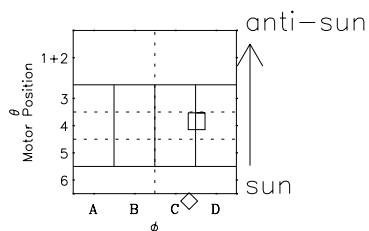

Galileo EPD Real-Time Omni 97149

Software Version: RTLINE_OMNI V 1.20
Data Production: 06-03-00
Plot Production: Sat Sep 15 08:53:15 2001

◇ = Jupiter look direction
□ = Corotation look direction