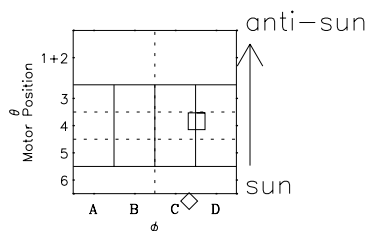

Galileo EPD Real-Time Omni 97149

Software Version: RTLINE_OMNI V 1.20
Data Production: 06-03-00
Plot Production: Sat Sep 15 08:53:14 2001

◇ = Jupiter look direction
□ = Corotation look direction