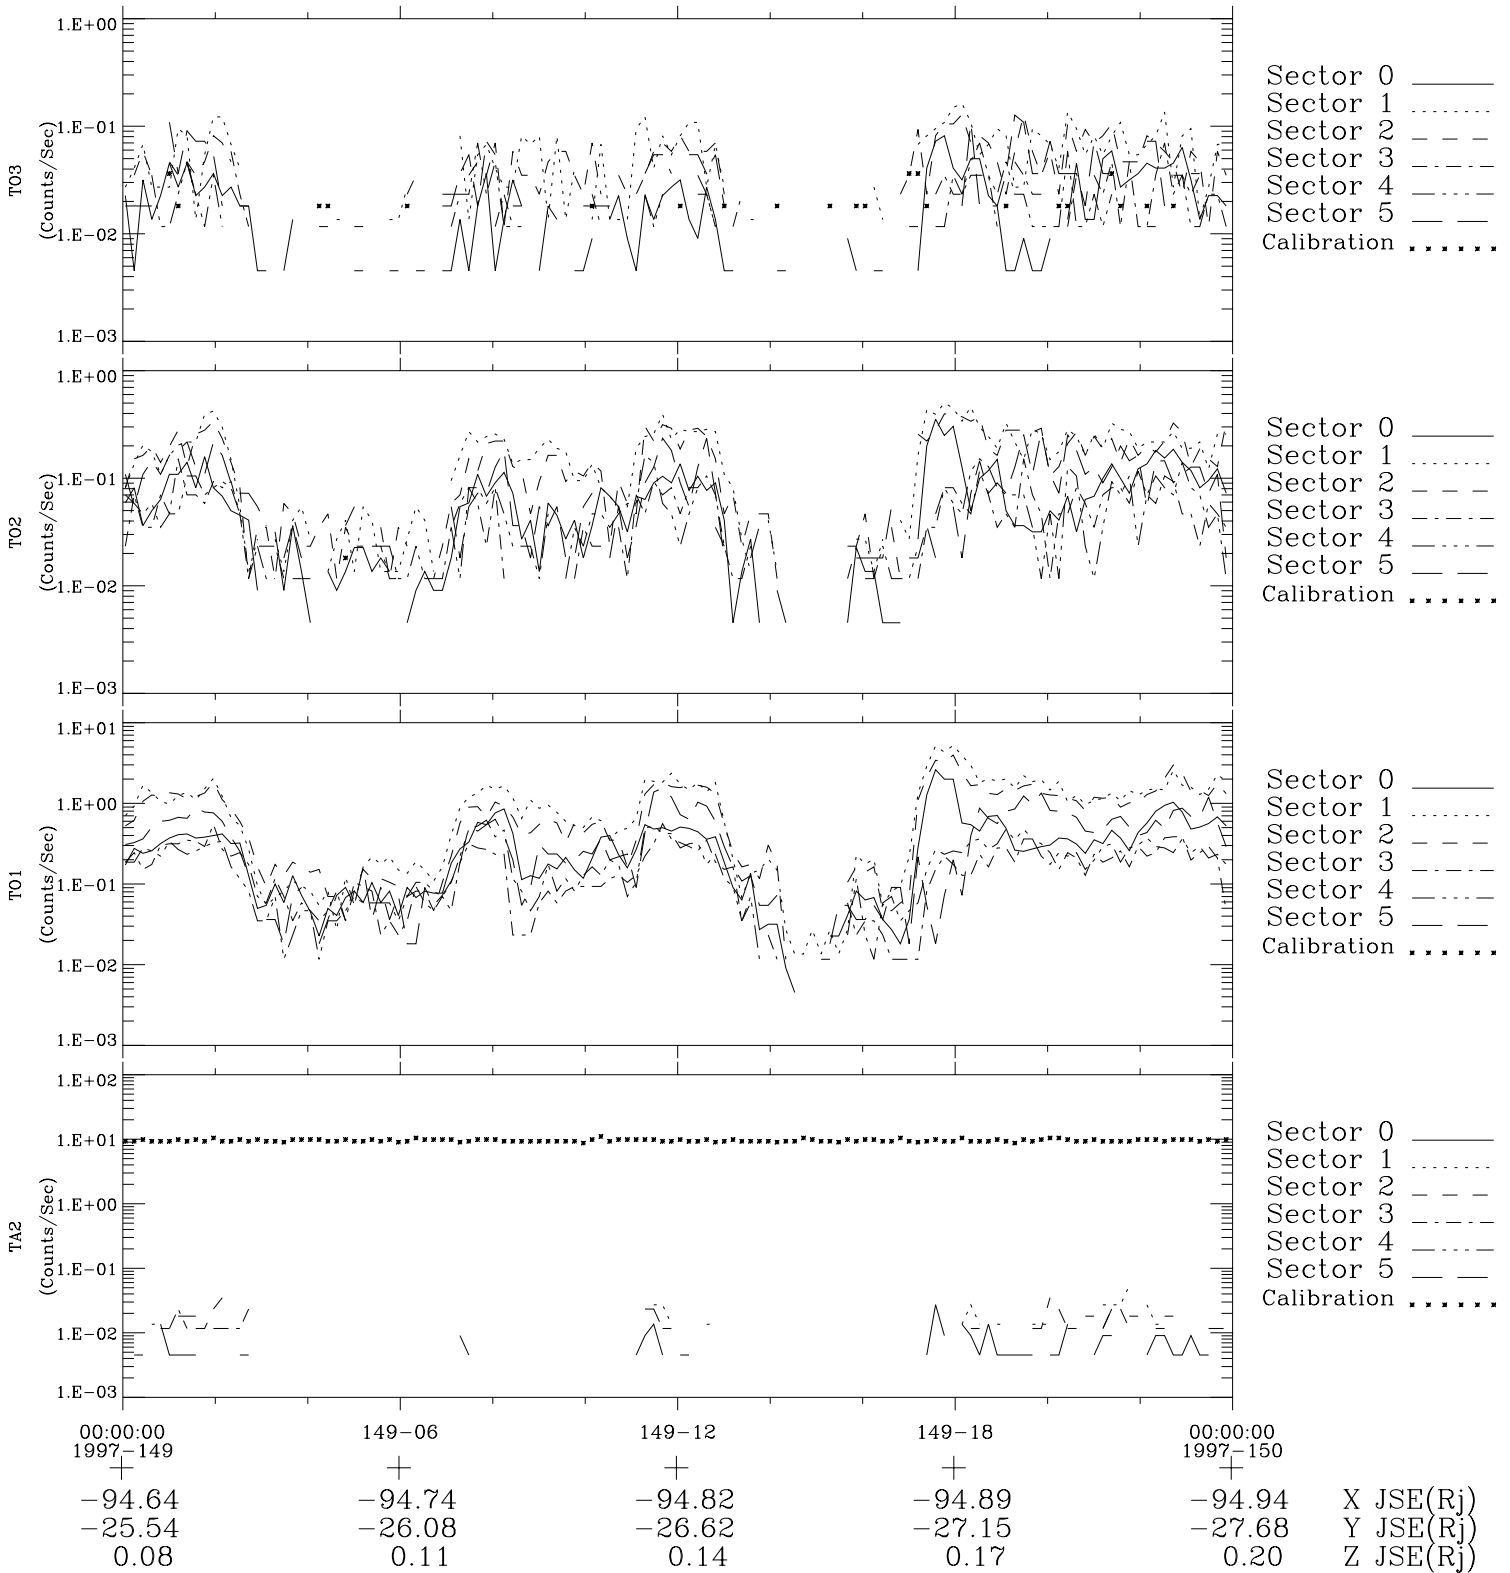

Galileo EPD Real-Time Six-Sector 97149

Software Version: RTLINE_R6 V 1.20
Data Production: 06-03-00
Plot Production: Sat Sep 15 08:53:22 2001

◇ = Jupiter look direction
□ = Corotation look direction