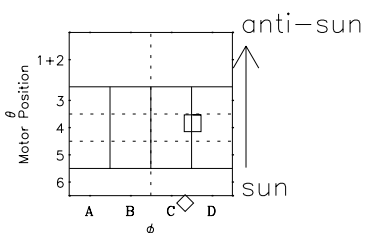

Galileo EPD Real-Time Six-Sector 97149

Software Version: RTLINE_R6 V 1.20
Data Production: 06-03-00
Plot Production: Sat Sep 15 08:53:22 2001

◇ = Jupiter look direction
□ = Corotation look direction