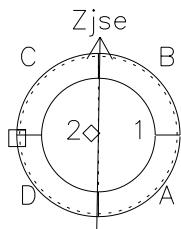

Galileo EPD Real-Time Six-Sector 97149

Software Version: RTLINE_R6 V 1.20
Data Production: 06-03-00
Plot Production: Sat Sep 15 08:53:22 2001

◇ = Jupiter look direction
□ = Corotation look direction