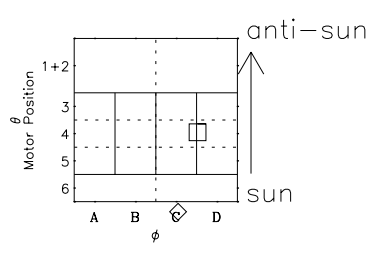

Galileo EPD Real Time Omni Spectrum 97146

Software Version: RTSPEC_OMNI V 1.20
 Data Production: 06-03-00
 Plot Production: Sat Sep 15 08:27:35 2001
 Color File: wondr3
 Geofactor File: 1.1

◊ = Jupiter look direction
 ◻ = Corotation look direction