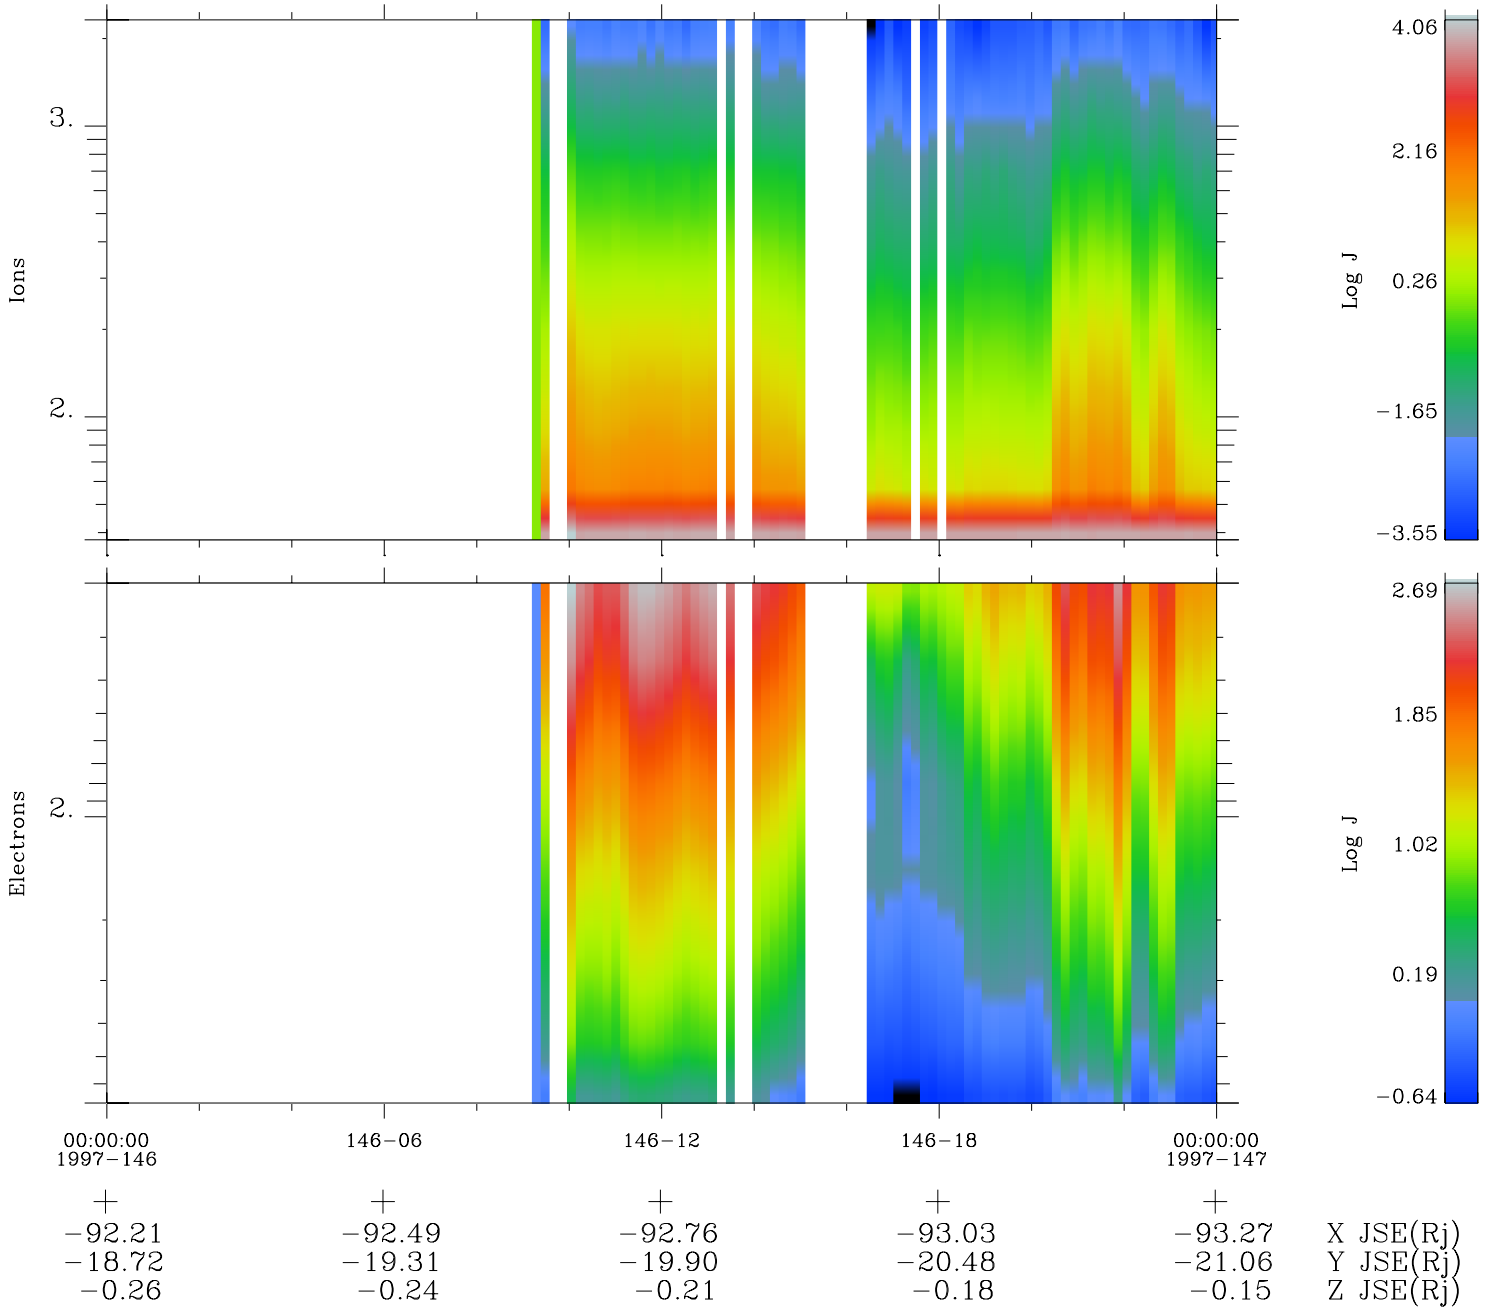

Galileo EPD Real Time Omni Spectrum 97146

Software Version: RTSPEC_OMNI V 1.20
 Data Production: 06-03-00
 Plot Production: Sat Sep 15 08:27:35 2001
 Color File: wondr3
 Geofactor File: 1.1

◊ = Jupiter look direction
 ◻ = Corotation look direction