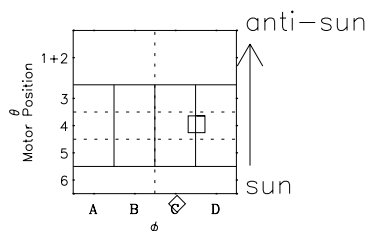

# Galileo EPD Real-Time Omni 97146

Software Version: RTLINE\_OMNI V 1.20  
Data Production: 06-03-00  
Plot Production: Sat Sep 15 08:29:02 2001

◇ = Jupiter look direction  
□ = Corotation look direction