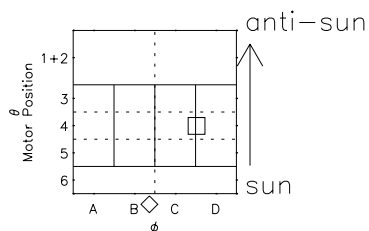

Galileo EPD Real Time R6 Ions Spectra 97145

Software Version: RTSPEC_R6 V 1.20
 Data Production: 06-03-00
 Plot Production: Sat Sep 15 08:20:42 2001
 Color File: wondr3
 Geofactor File: 1.1

- ◇ = Jupiter look direction
- = Corotation look direction