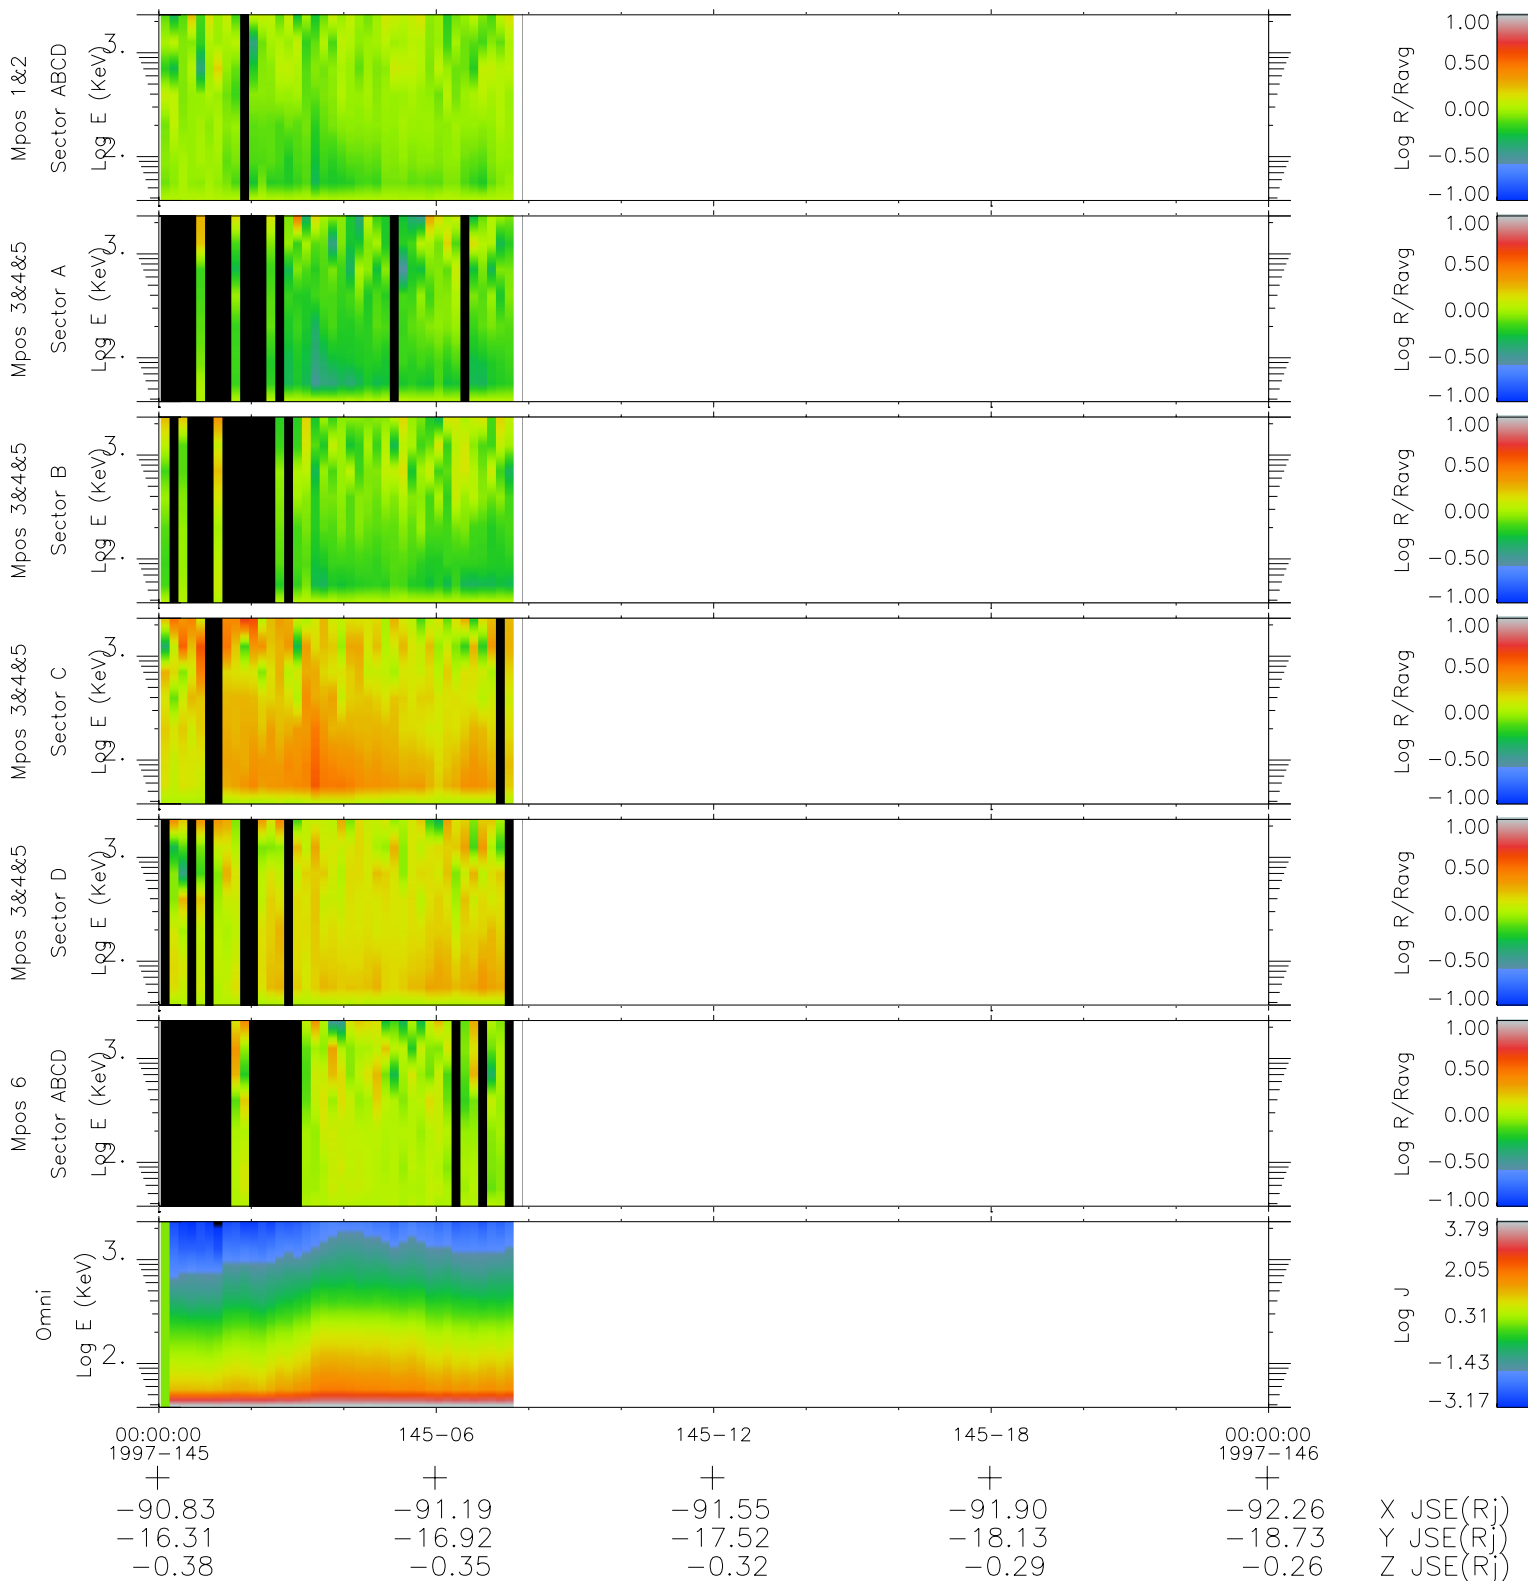

Galileo EPD Real Time R6 Ions Spectra 97145

Software Version: RTSPEC_R6 V 1.20
 Data Production: 06-03-00
 Plot Production: Sat Sep 15 08:20:42 2001
 Color File: wondr3
 Geofactor File: 1.1

- ◇ = Jupiter look direction
- = Corotation look direction