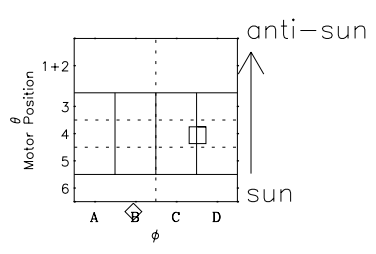

Galileo EPD Real Time Omni Spectrum 97144

Software Version: RTSPEC_OMNI V 1.20
 Data Production: 06-03-00
 Plot Production: Sat Sep 15 08:12:58 2001
 Color File: wondr3
 Geofactor File: 1.1

◇ = Jupiter look direction
 □ = Corotation look direction