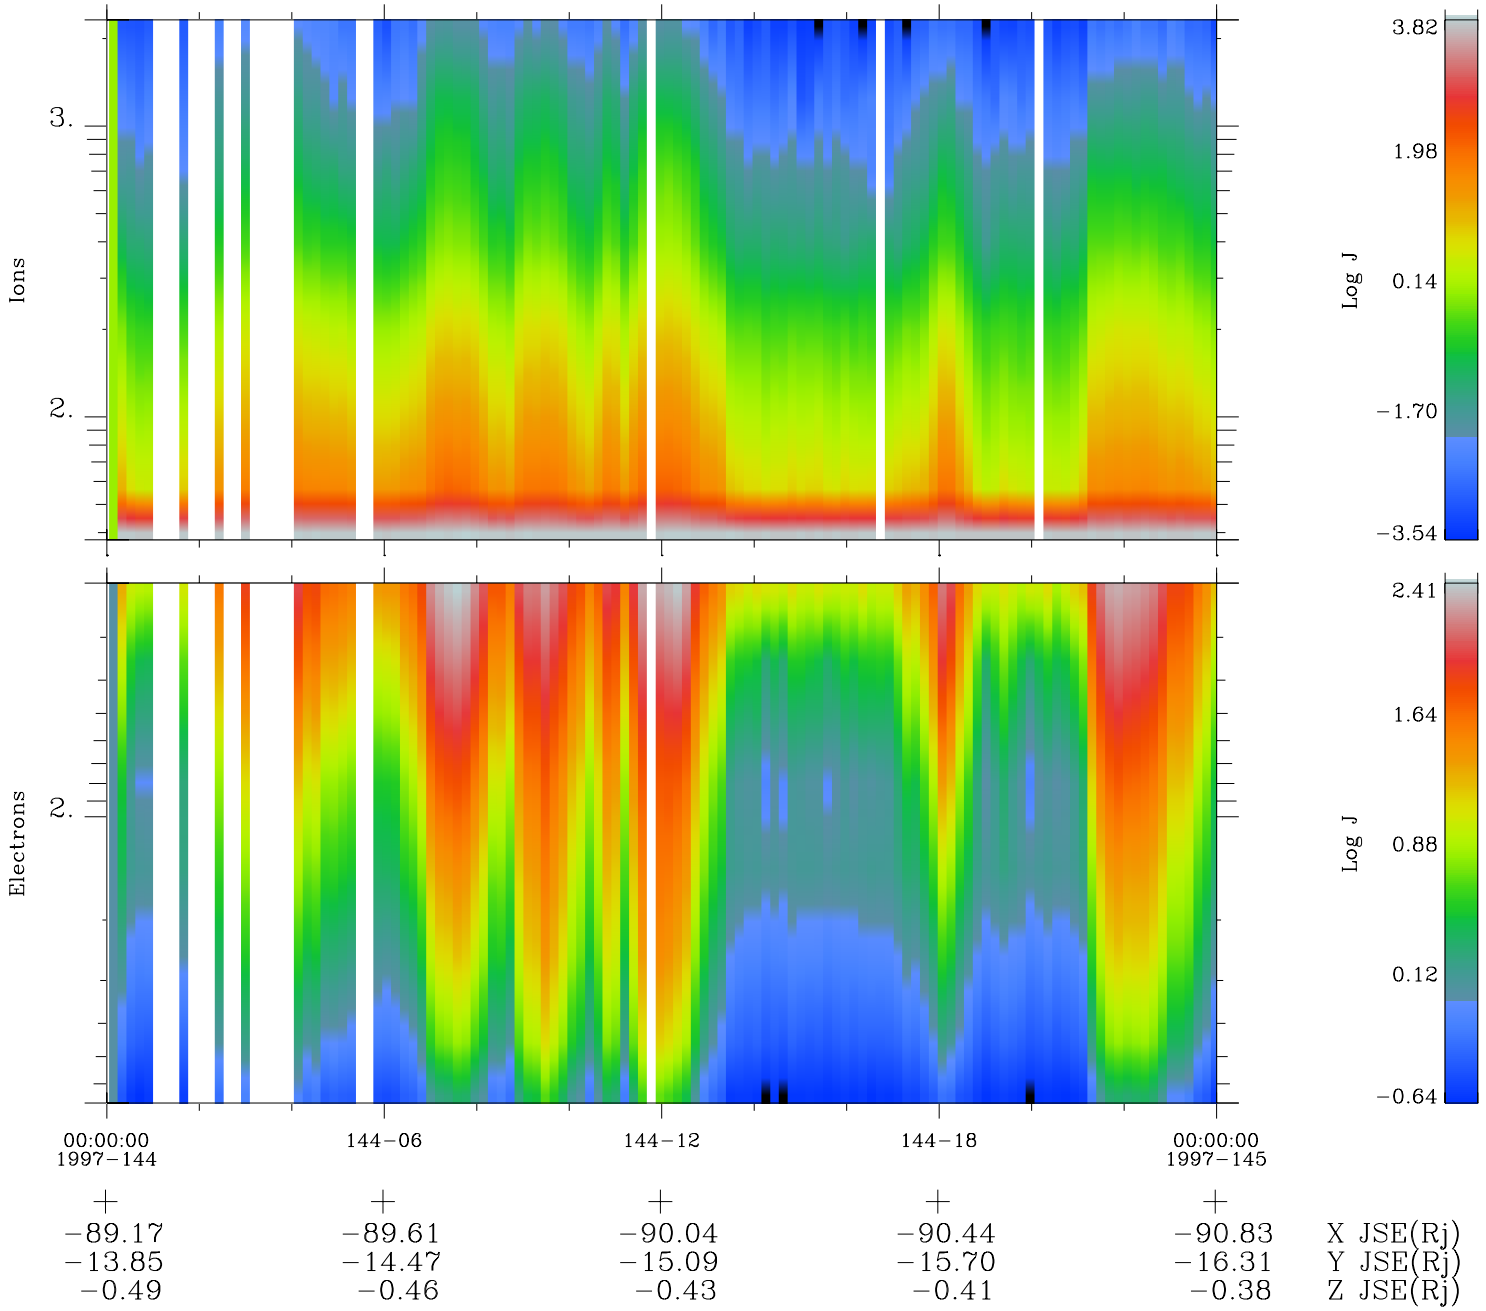

Galileo EPD Real Time Omni Spectrum 97144

Software Version: RTSPEC_OMNI V 1.20
 Data Production: 06-03-00
 Plot Production: Sat Sep 15 08:12:58 2001
 Color File: wondr3
 Geofactor File: 1.1

◇ = Jupiter look direction
 □ = Corotation look direction