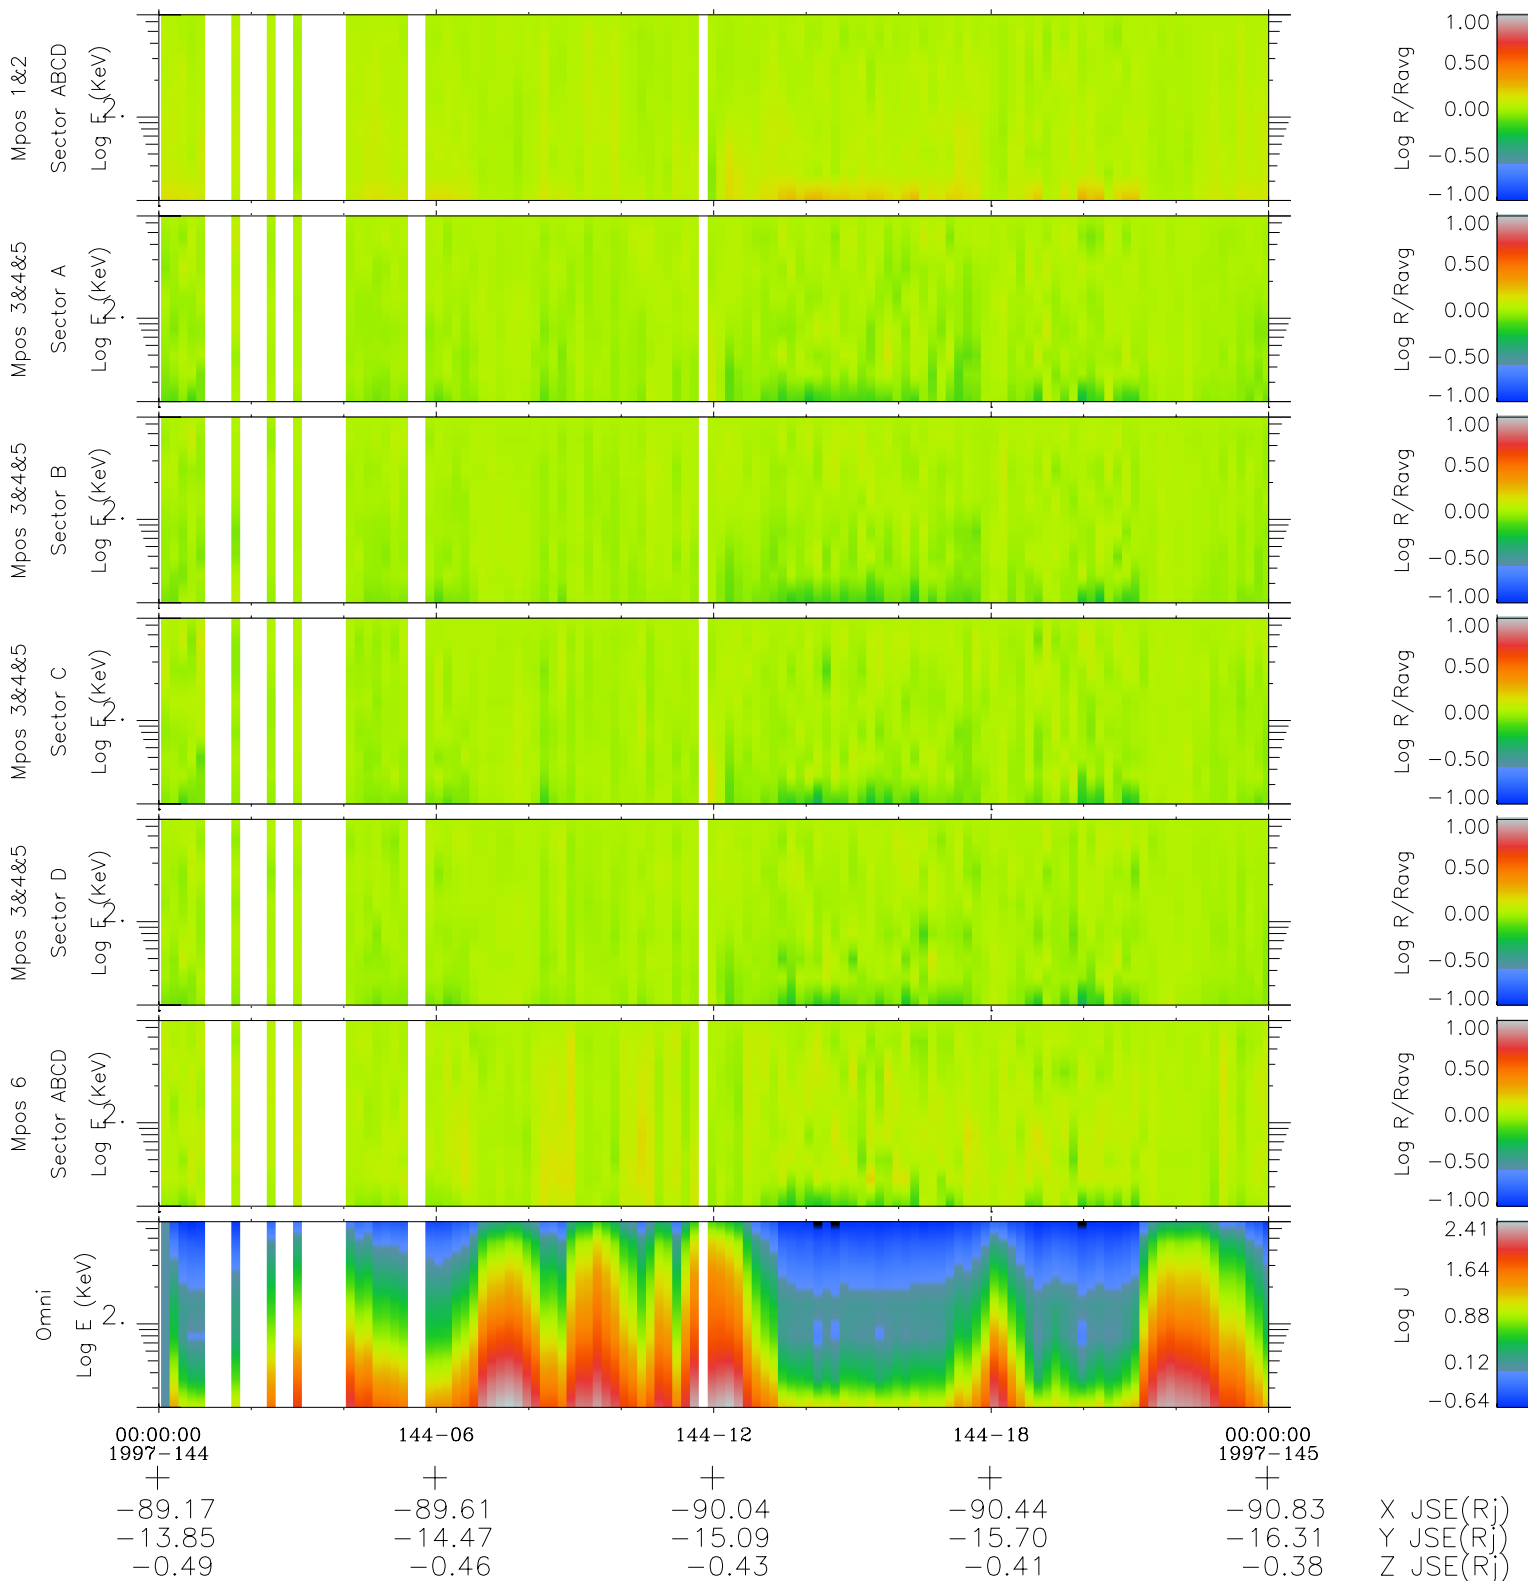

Galileo EPD Real Time R6 Electrons Spectra 97144

Software Version: RTSPEC_R6 V 1.20
 Data Production: 06-03-00
 Plot Production: Sat Sep 15 08:12:52 2001
 Color File: wondr3
 Geofactor File: 1.1

◇ = Jupiter look direction
 □ = Corotation look direction