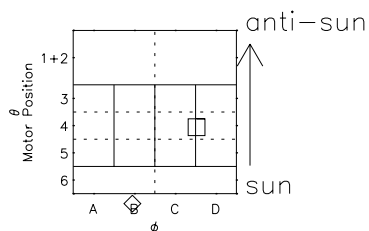

Galileo EPD Real Time R6 Electrons Spectra 97144

Software Version: RTSPEC_R6 V 1.20
 Data Production: 06-03-00
 Plot Production: Sat Sep 15 08:12:52 2001
 Color File: wondr3
 Geofactor File: 1.1

◇ = Jupiter look direction
 □ = Corotation look direction