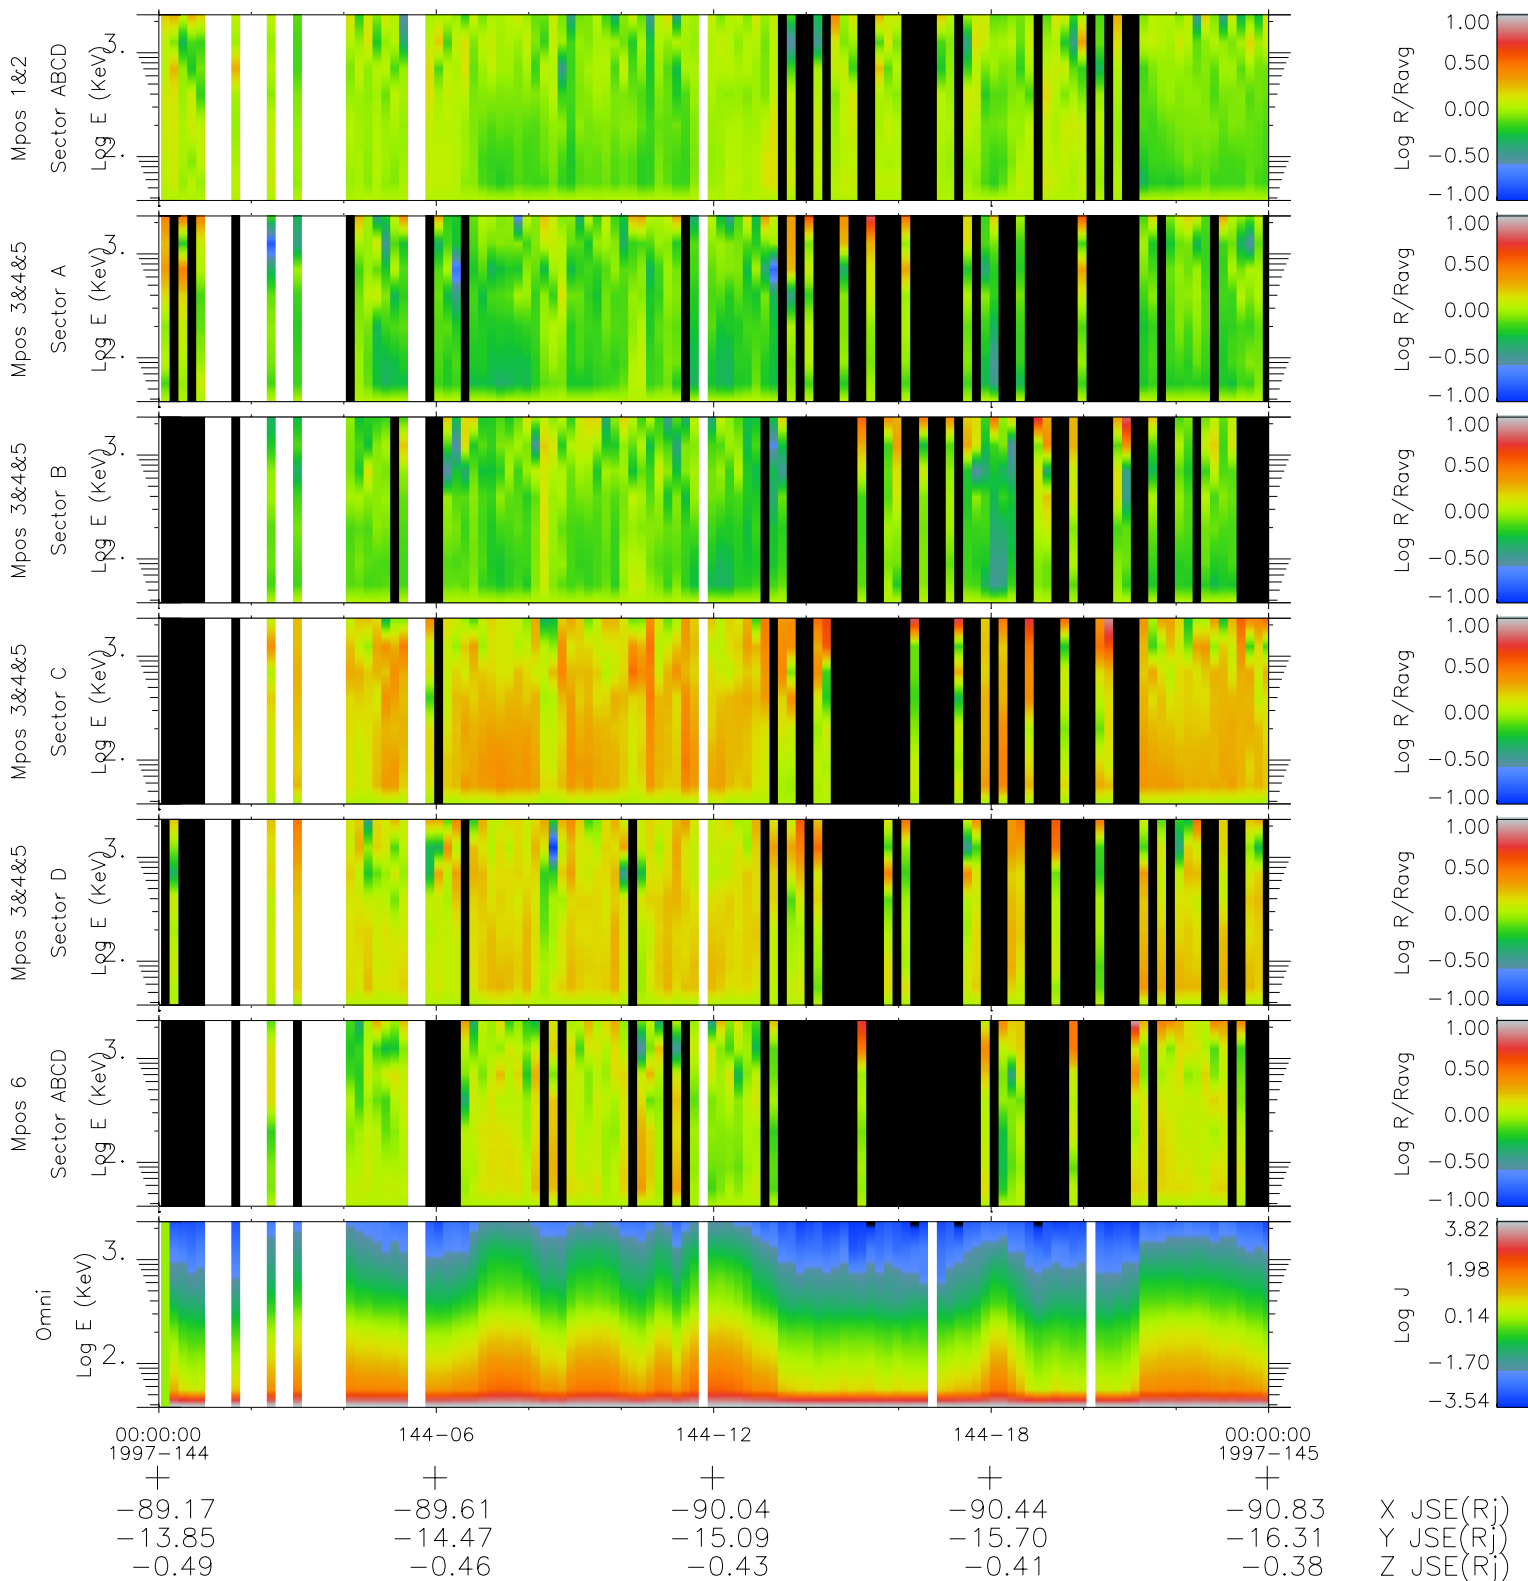

# Galileo EPD Real Time R6 Ions Spectra 97144

Software Version: RTSPEC\_R6 V 1.20  
Data Production: 06-03-00  
Plot Production: Sat Sep 15 08:12:45 2001  
Color File: wondr3  
Geofactor File: 1.1

- ◇ = Jupiter look direction
- = Corotation look direction