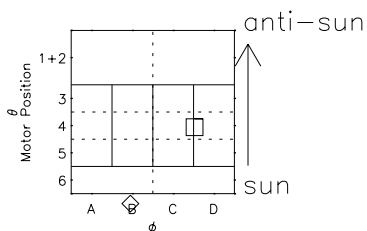

# Galileo EPD Real Time R6 Ions Spectra 97144

Software Version: RTSPEC\_R6 V 1.20  
Data Production: 06-03-00  
Plot Production: Sat Sep 15 08:12:45 2001  
Color File: wondr3  
Geofactor File: 1.1

- ◇ = Jupiter look direction
- = Corotation look direction