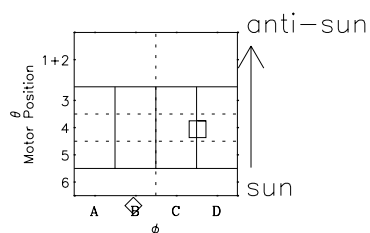

Galileo EPD Real-Time Omni 97144

Software Version: RTLINE_OMNI V 1.20
Data Production: 06-03-00
Plot Production: Sat Sep 15 08:14:53 2001

- ◇ = Jupiter look direction
- = Corotation look direction