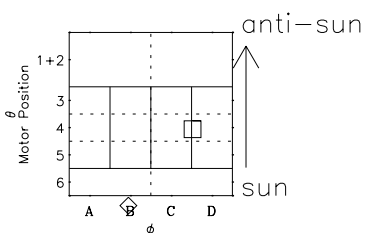

Galileo EPD Real-Time Omni 97144

Software Version: RTLINE_OMNI V 1.20
Data Production: 06-03-00
Plot Production: Sat Sep 15 08:14:53 2001

- ◇ = Jupiter look direction
- = Corotation look direction