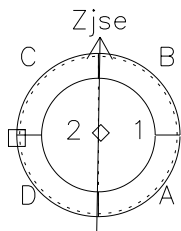

Galileo EPD Real-Time Six-Sector 97144

Software Version: RTLINE_R6 V 1.20
Data Production: 06-03-00
Plot Production: Sat Sep 15 08:15:00 2001

◇ = Jupiter look direction
□ = Corotation look direction