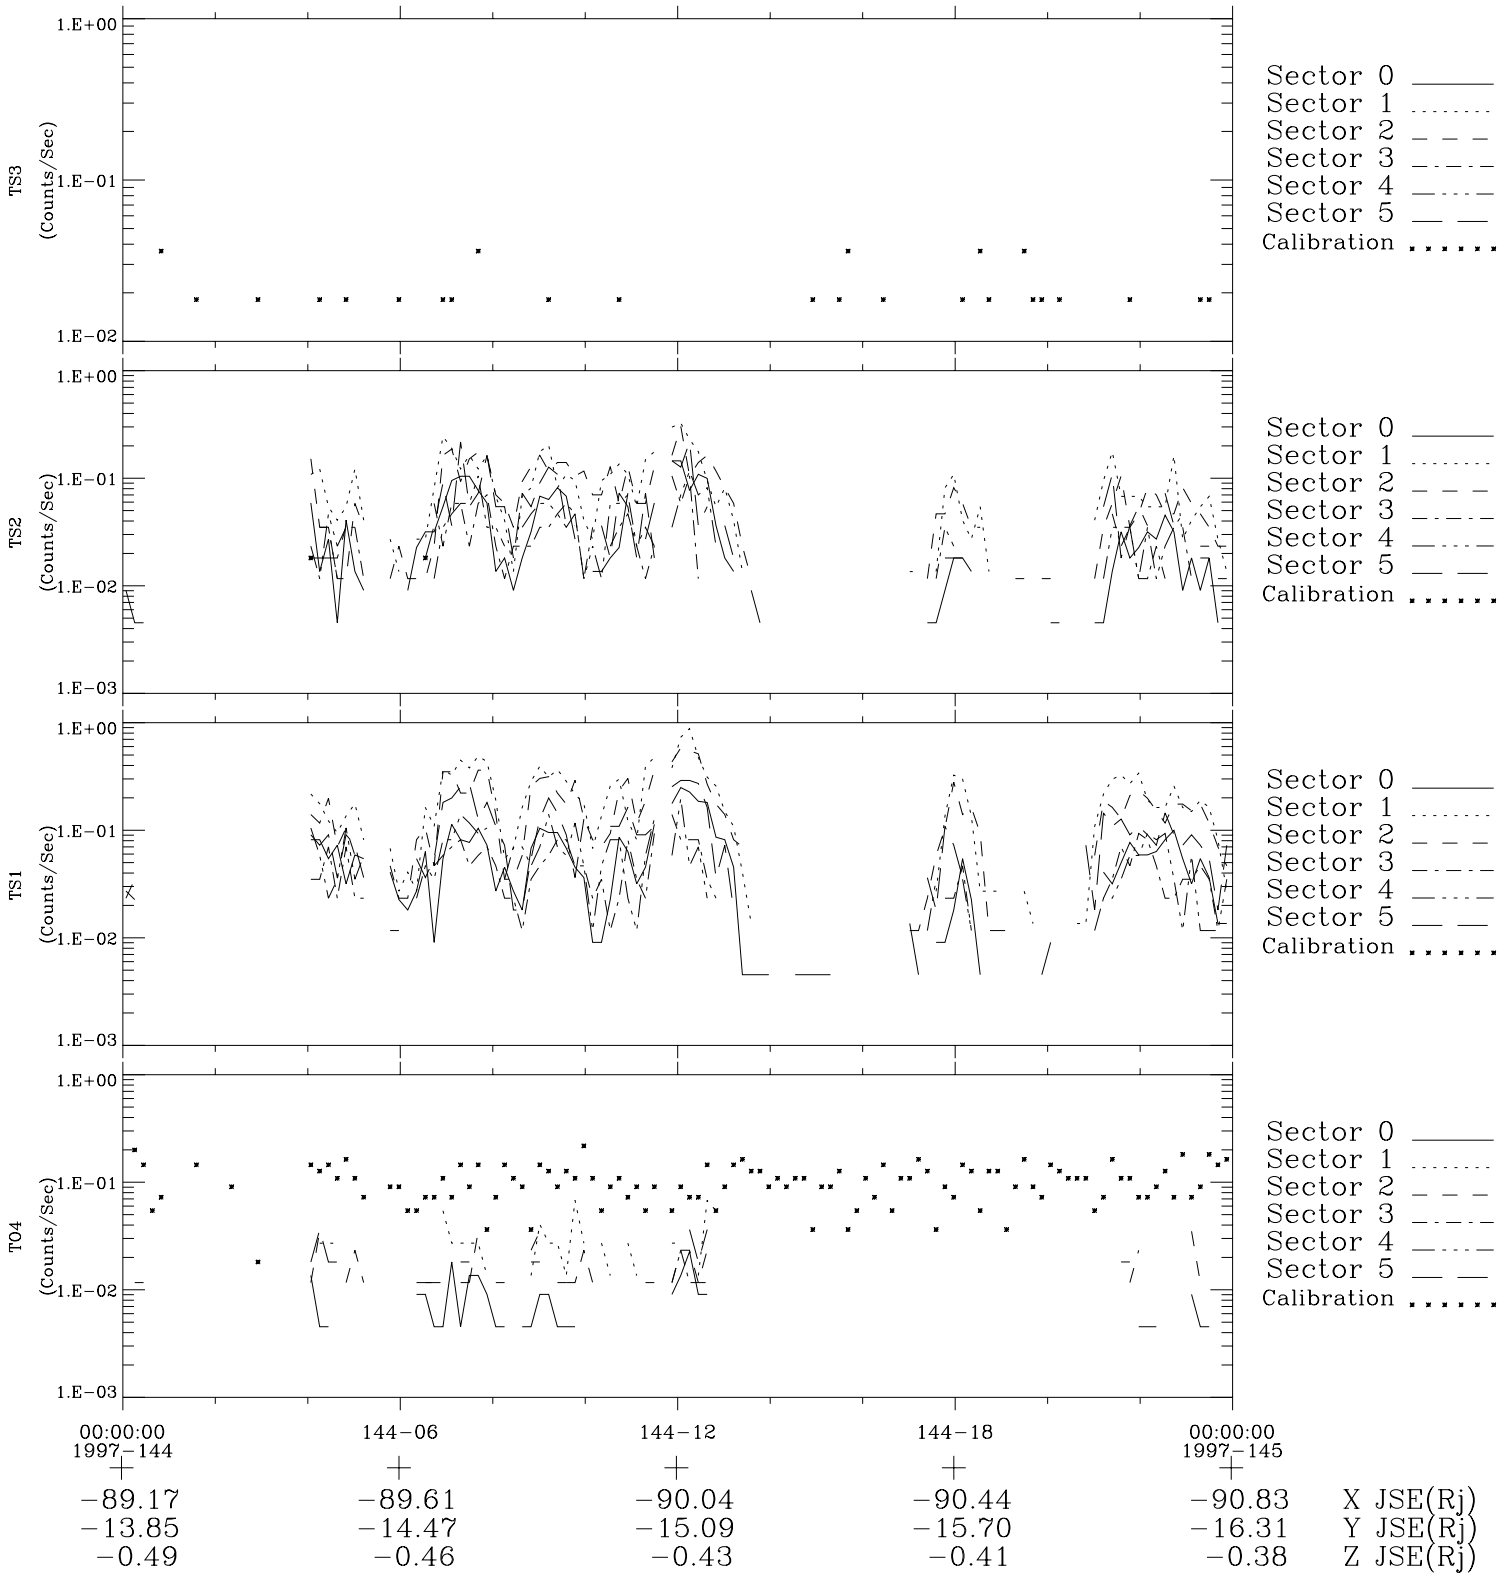

Galileo EPD Real-Time Six-Sector 97144

Software Version: RTLINE_R6 V 1.20
Data Production: 06-03-00
Plot Production: Sat Sep 15 08:15:00 2001

◇ = Jupiter look direction
□ = Corotation look direction