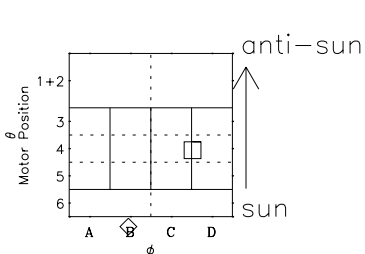

Galileo EPD Real-Time Six-Sector 97144

Software Version: RTLINE_R6 V 1.20
Data Production: 06-03-00
Plot Production: Sat Sep 15 08:15:00 2001

◇ = Jupiter look direction
□ = Corotation look direction