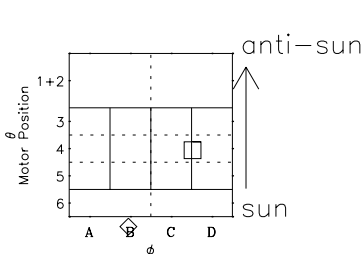

Galileo EPD Real-Time Six-Sector 97144

Software Version: RTLINE_R6 V 1.20
Data Production: 06-03-00
Plot Production: Sat Sep 15 08:15:00 2001

◇ = Jupiter look direction
□ = Corotation look direction