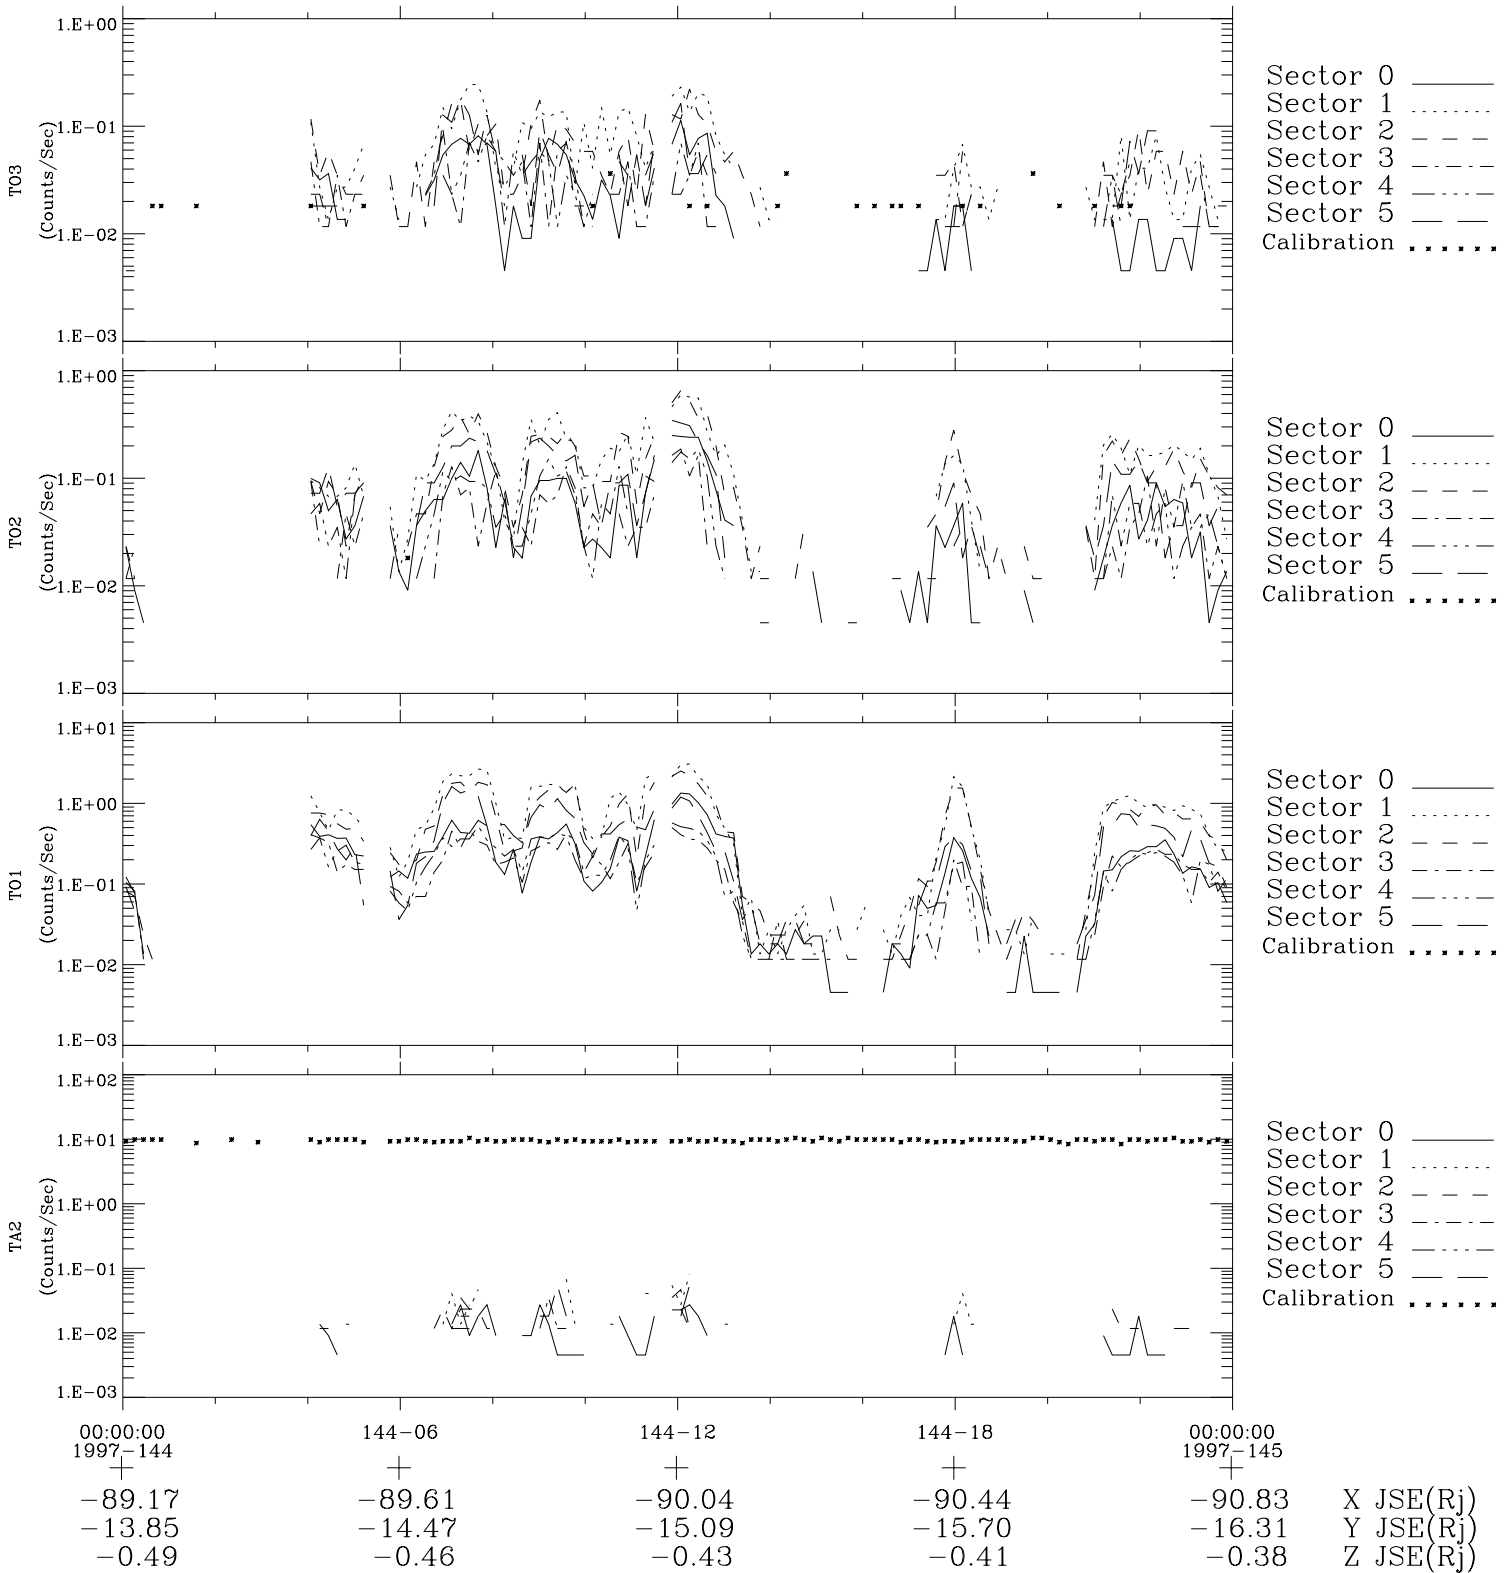

Galileo EPD Real-Time Six-Sector 97144

Software Version: RTLINE_R6 V 1.20
Data Production: 06-03-00
Plot Production: Sat Sep 15 08:15:00 2001

◇ = Jupiter look direction
□ = Corotation look direction