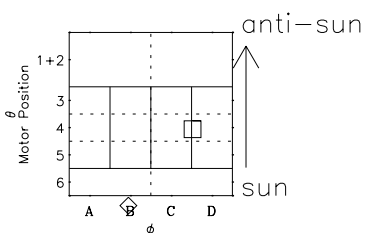

# Galileo EPD Real-Time Six-Sector 97144

Software Version: RTLINE\_R6 V 1.20  
Data Production: 06-03-00  
Plot Production: Sat Sep 15 08:14:59 2001

- ◇ = Jupiter look direction
- = Corotation look direction