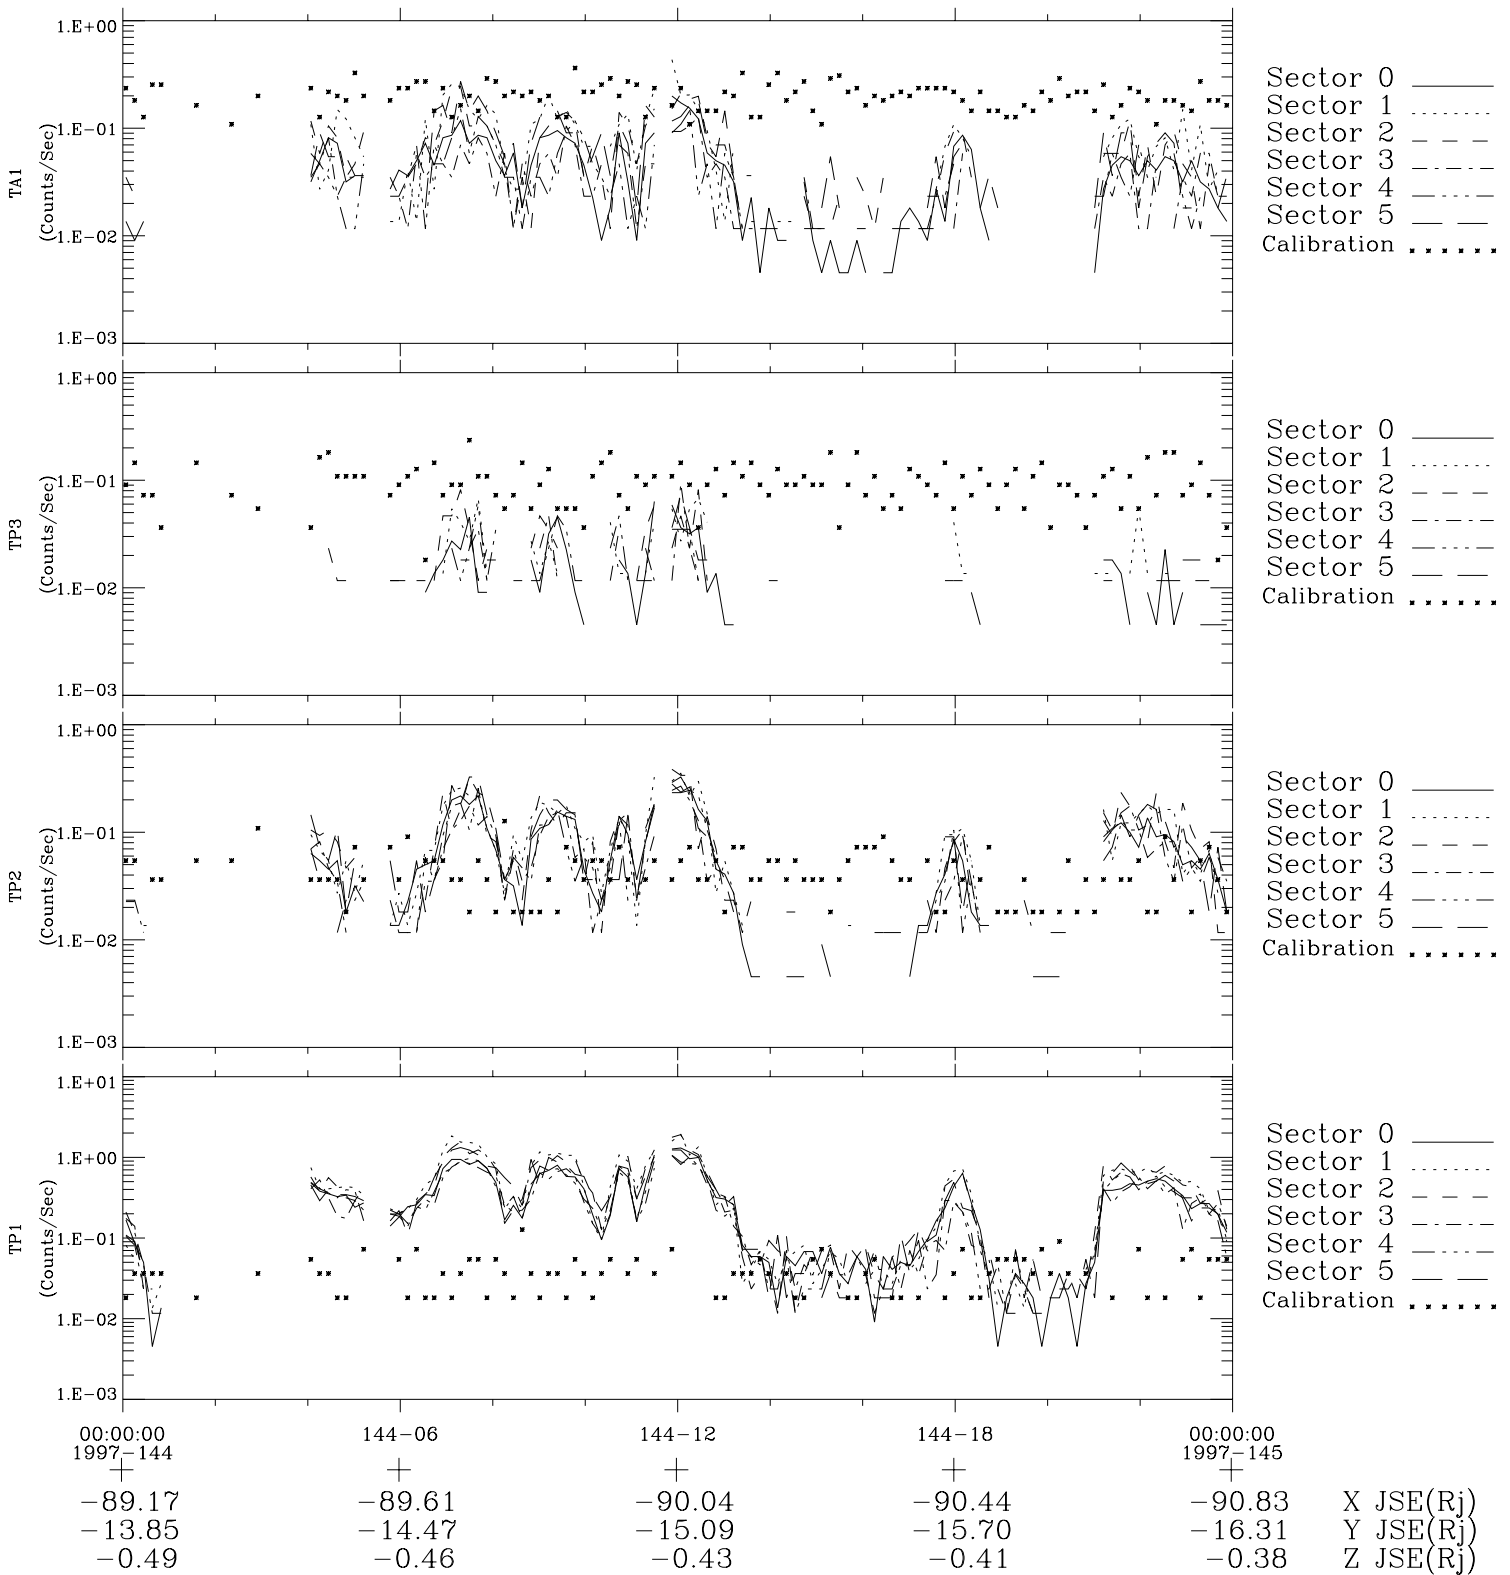

# Galileo EPD Real-Time Six-Sector 97144

Software Version: RTLINE\_R6 V 1.20  
Data Production: 06-03-00  
Plot Production: Sat Sep 15 08:14:59 2001

- ◇ = Jupiter look direction
- = Corotation look direction