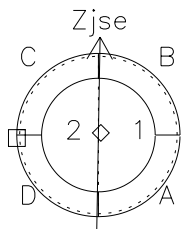

# Galileo EPD Real-Time Six-Sector 97144

Software Version: RTLINE\_R6 V 1.20  
Data Production: 06-03-00  
Plot Production: Sat Sep 15 08:14:59 2001

- ◇ = Jupiter look direction
- = Corotation look direction