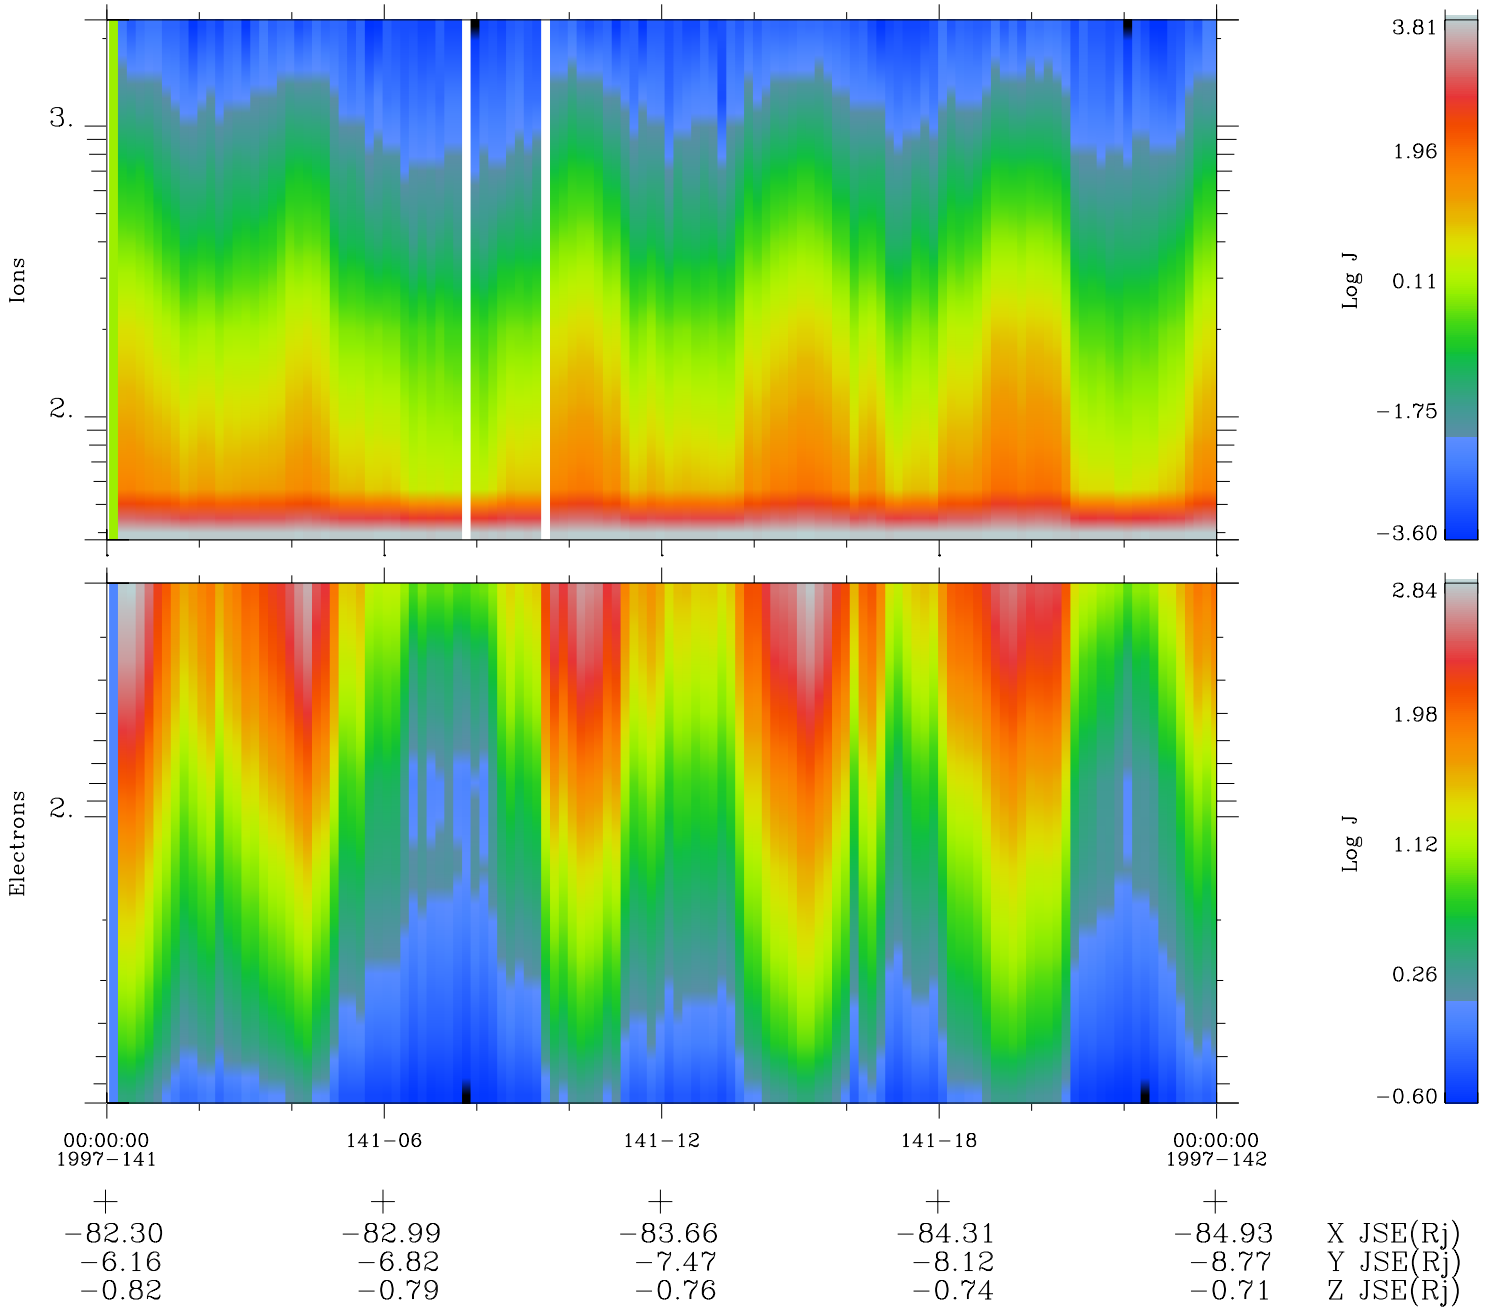

Galileo EPD Real Time Omni Spectrum 97141

Software Version: RTSPEC_OMNI V 1.20
 Data Production: 06-03-00
 Plot Production: Sat Sep 15 07:48:31 2001
 Color File: wondr3
 Geofactor File: 1.1

◇ = Jupiter look direction
 □ = Corotation look direction