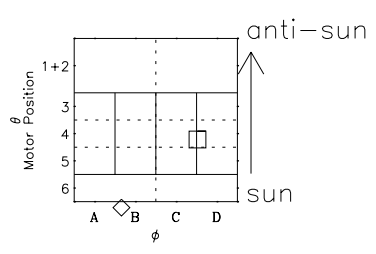

Galileo EPD Real Time Omni Spectrum 97141

Software Version: RTSPEC_OMNI V 1.20
 Data Production: 06-03-00
 Plot Production: Sat Sep 15 07:48:31 2001
 Color File: wondr3
 Geofactor File: 1.1

◇ = Jupiter look direction
 □ = Corotation look direction