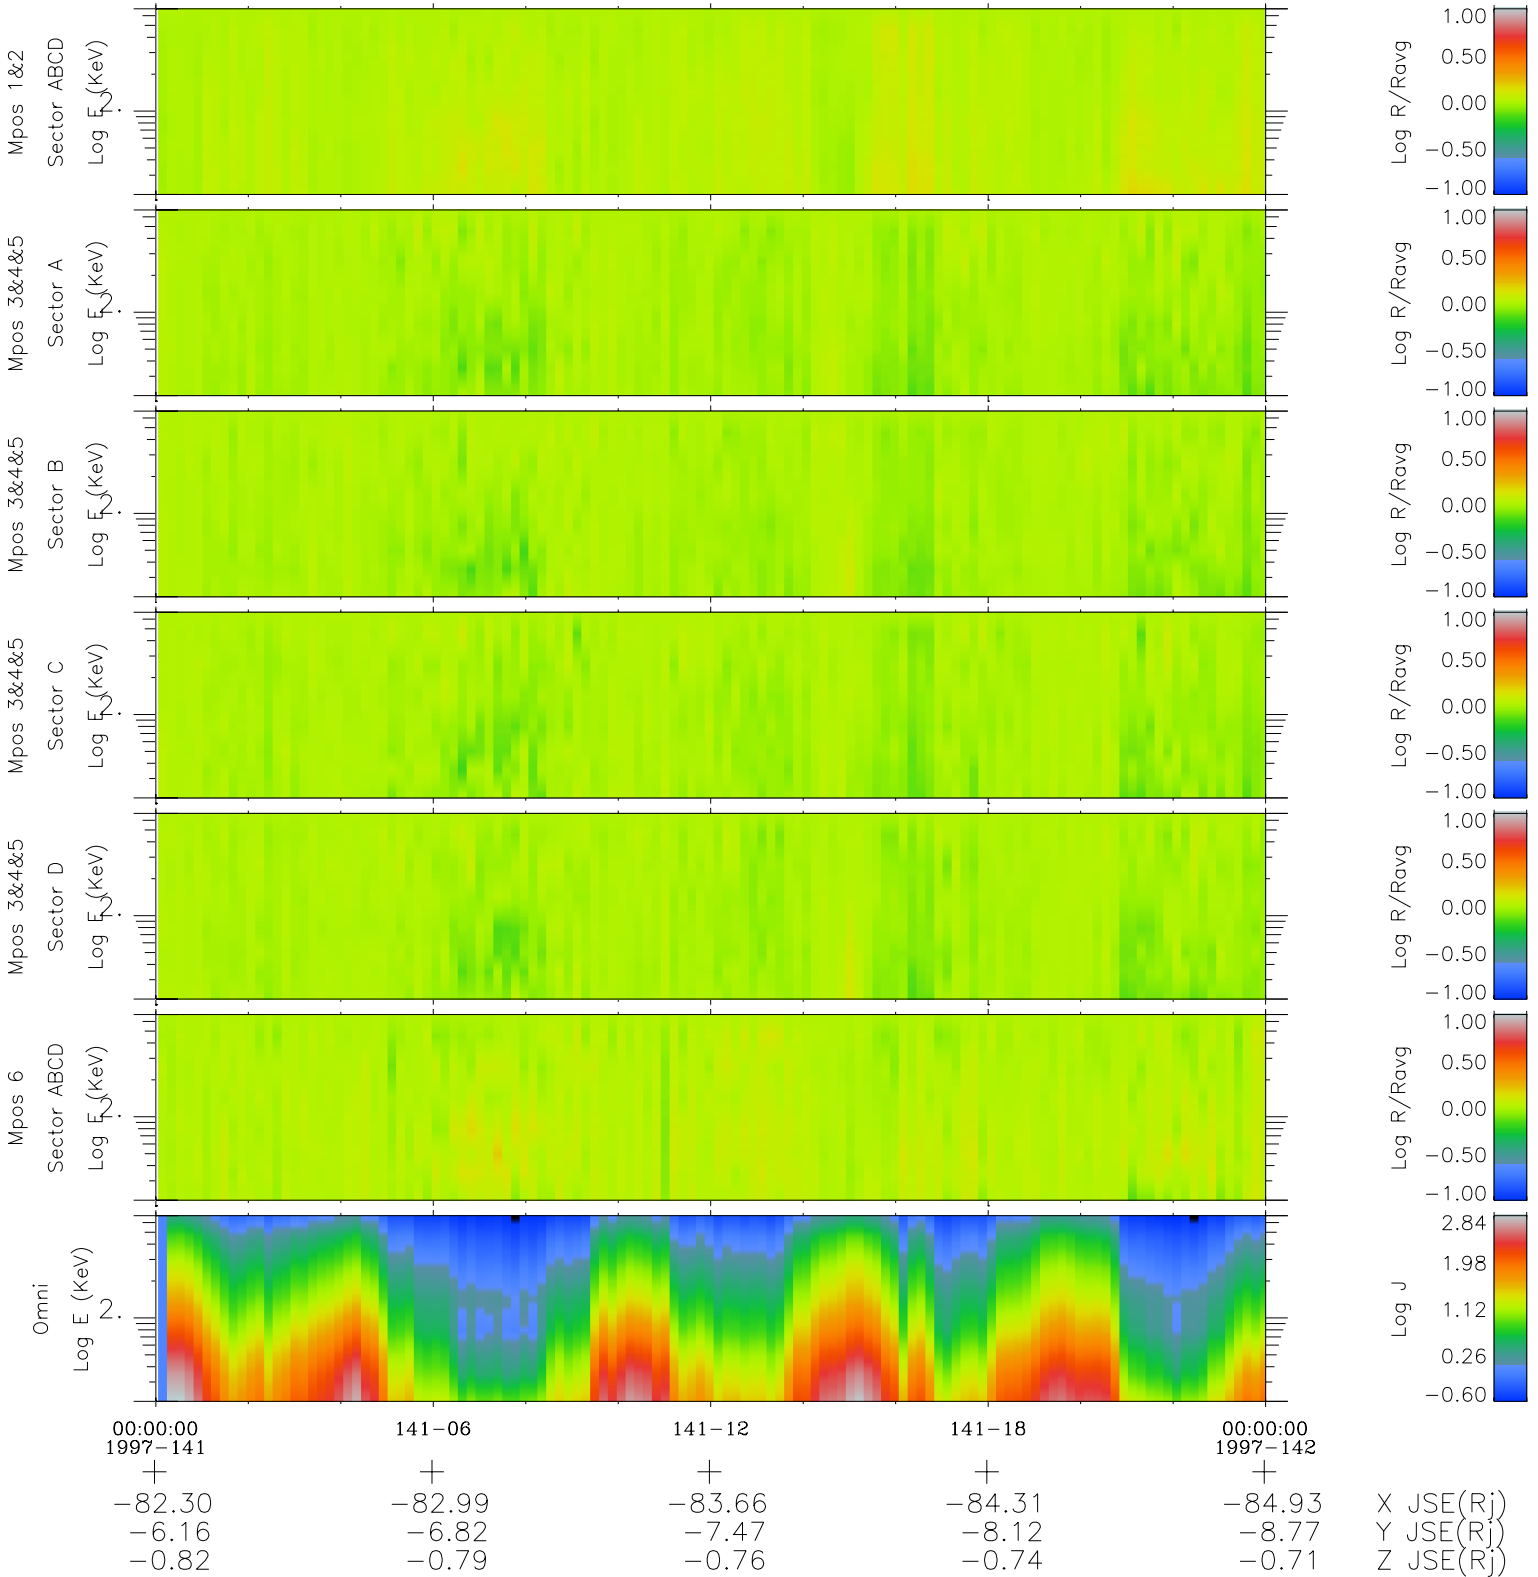

# Galileo EPD Real Time R6 Electrons Spectra 97141

Software Version: RTSPEC\_R6 V 1.20  
 Data Production: 06-03-00  
 Plot Production: Sat Sep 15 07:48:24 2001  
 Color File: wondr3  
 Geofactor File: 1.1

- ◇ = Jupiter look direction
- = Corotation look direction