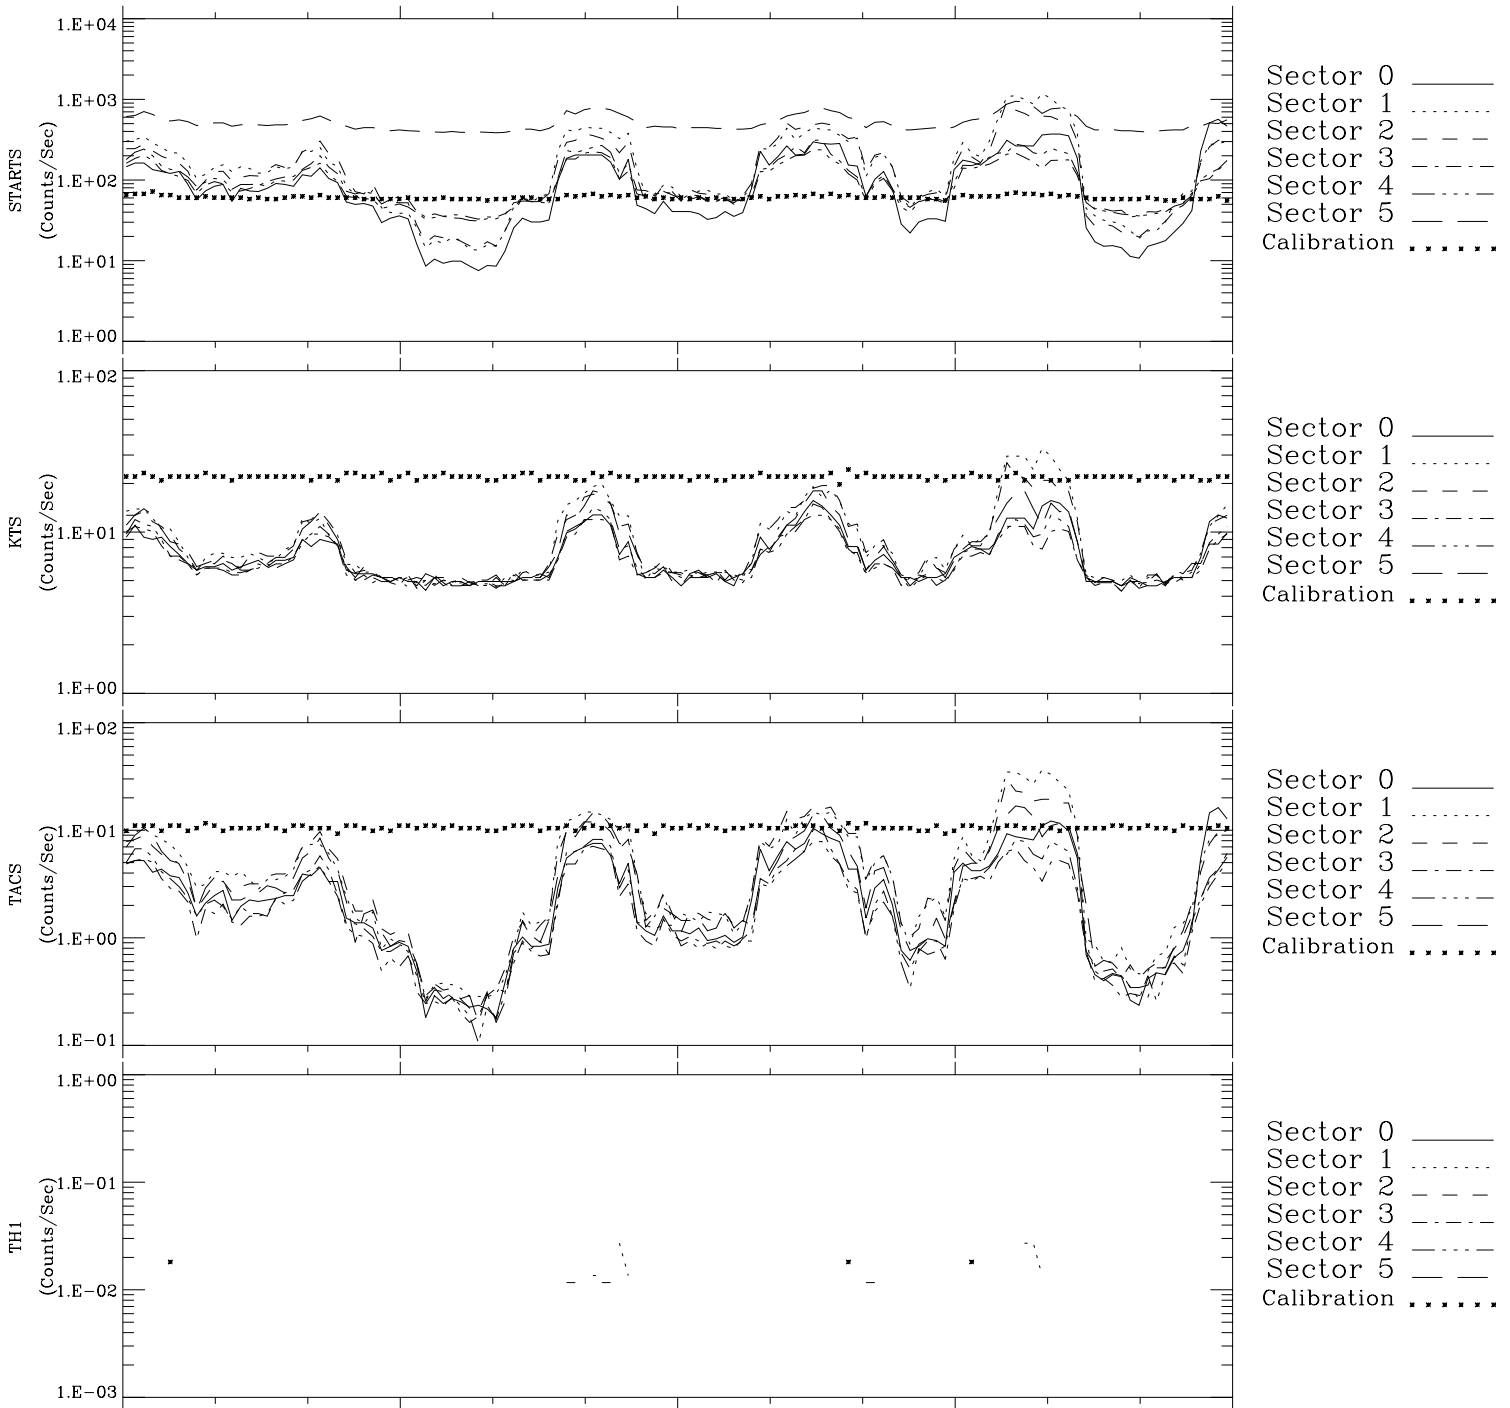

Galileo EPD Real-Time Six-Sector 97141

Software Version: RTLINE_R6 V 1.20
Data Production: 06-03-00
Plot Production: Sat Sep 15 07:50:44 2001

00:00:00 1997-141	141-06	141-12	141-18	00:00:00 1997-142	
+ -82.30	+ -82.99	+ -83.66	+ -84.31	+ -84.93	X JSE(R _j)
-6.16	-6.82	-7.47	-8.12	-8.77	Y JSE(R _j)
-0.82	-0.79	-0.76	-0.74	-0.71	Z JSE(R _j)

◇ = Jupiter look direction
□ = Corotation look direction