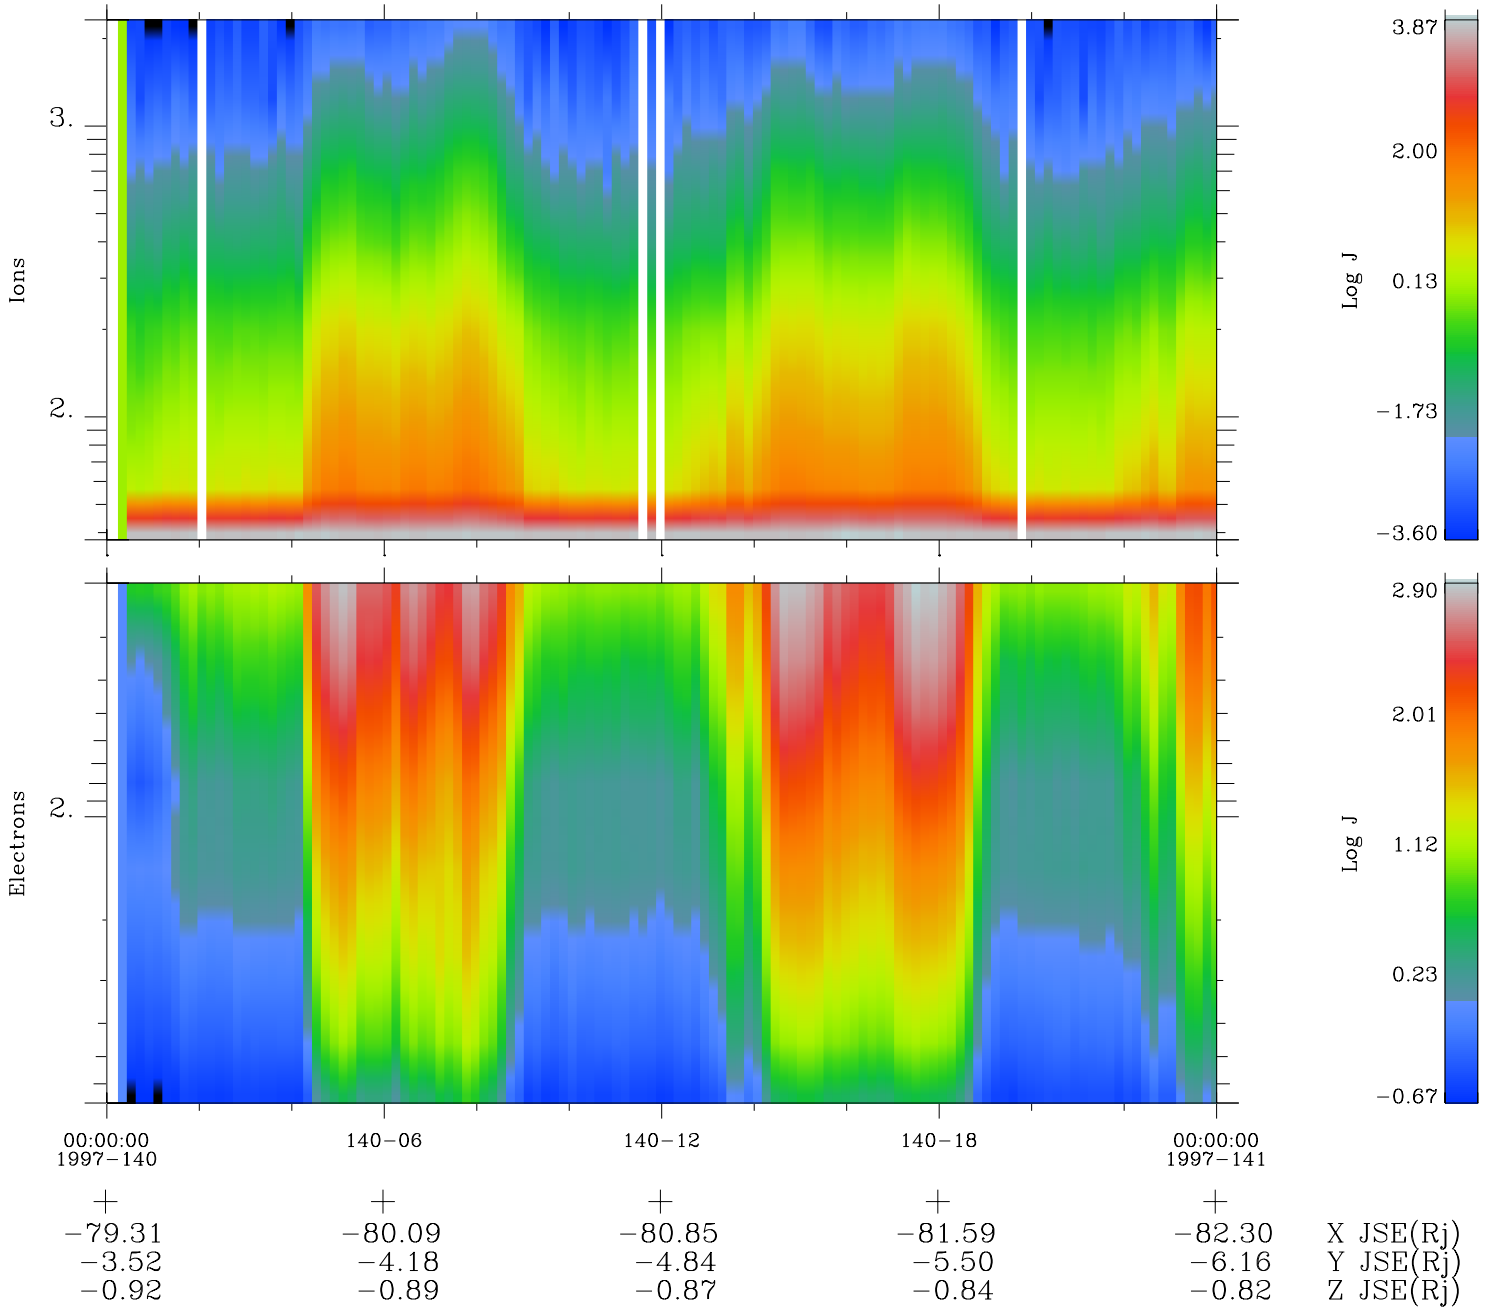

# Galileo EPD Real Time Omni Spectrum 97140

Software Version: RTSPEC\_OMNI V 1.20  
 Data Production: 06-03-00  
 Plot Production: Sat Sep 15 07:40:21 2001  
 Color File: wondr3  
 Geofactor File: 1.1

◇ = Jupiter look direction  
 □ = Corotation look direction