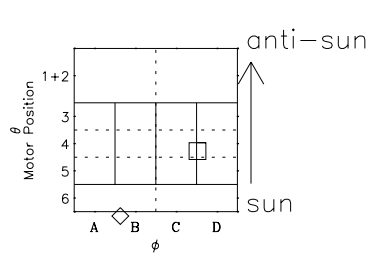

# Galileo EPD Real Time Omni Spectrum 97140

Software Version: RTSPEC\_OMNI V 1.20  
 Data Production: 06-03-00  
 Plot Production: Sat Sep 15 07:40:21 2001  
 Color File: wondr3  
 Geofactor File: 1.1

◇ = Jupiter look direction  
 □ = Corotation look direction