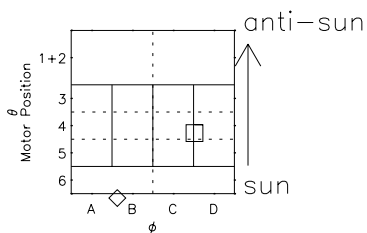

Galileo EPD Real Time R6 Electrons Spectra 97140

Software Version: RTSPEC_R6 V 1.20
 Data Production: 06-03-00
 Plot Production: Sat Sep 15 07:40:14 2001
 Color File: wondr3
 Geofactor File: 1.1

- ◇ = Jupiter look direction
- = Corotation look direction