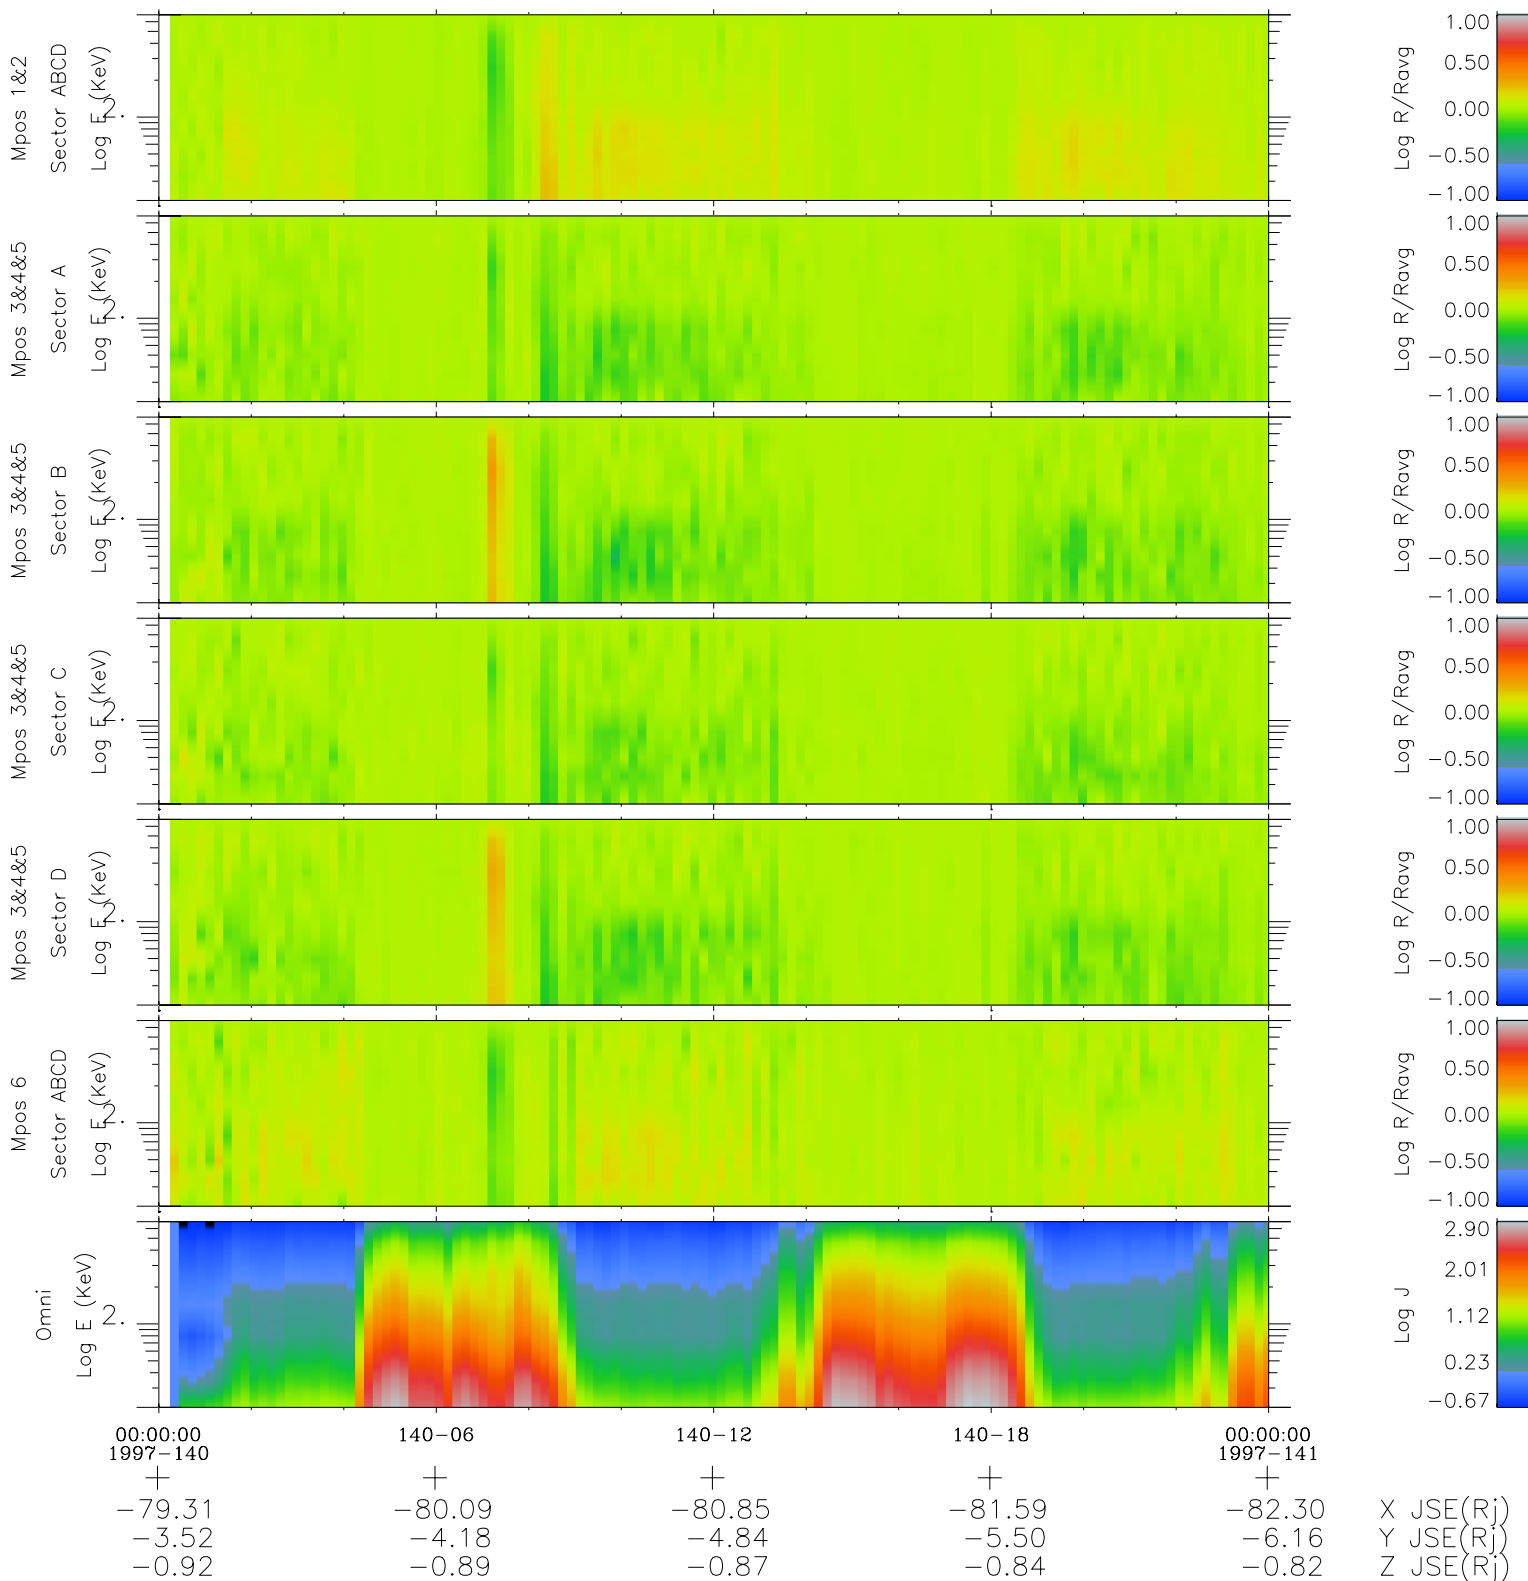

Galileo EPD Real Time R6 Electrons Spectra 97140

Software Version: RTSPEC_R6 V 1.20
 Data Production: 06-03-00
 Plot Production: Sat Sep 15 07:40:14 2001
 Color File: wondr3
 Geofactor File: 1.1

- ◇ = Jupiter look direction
- = Corotation look direction