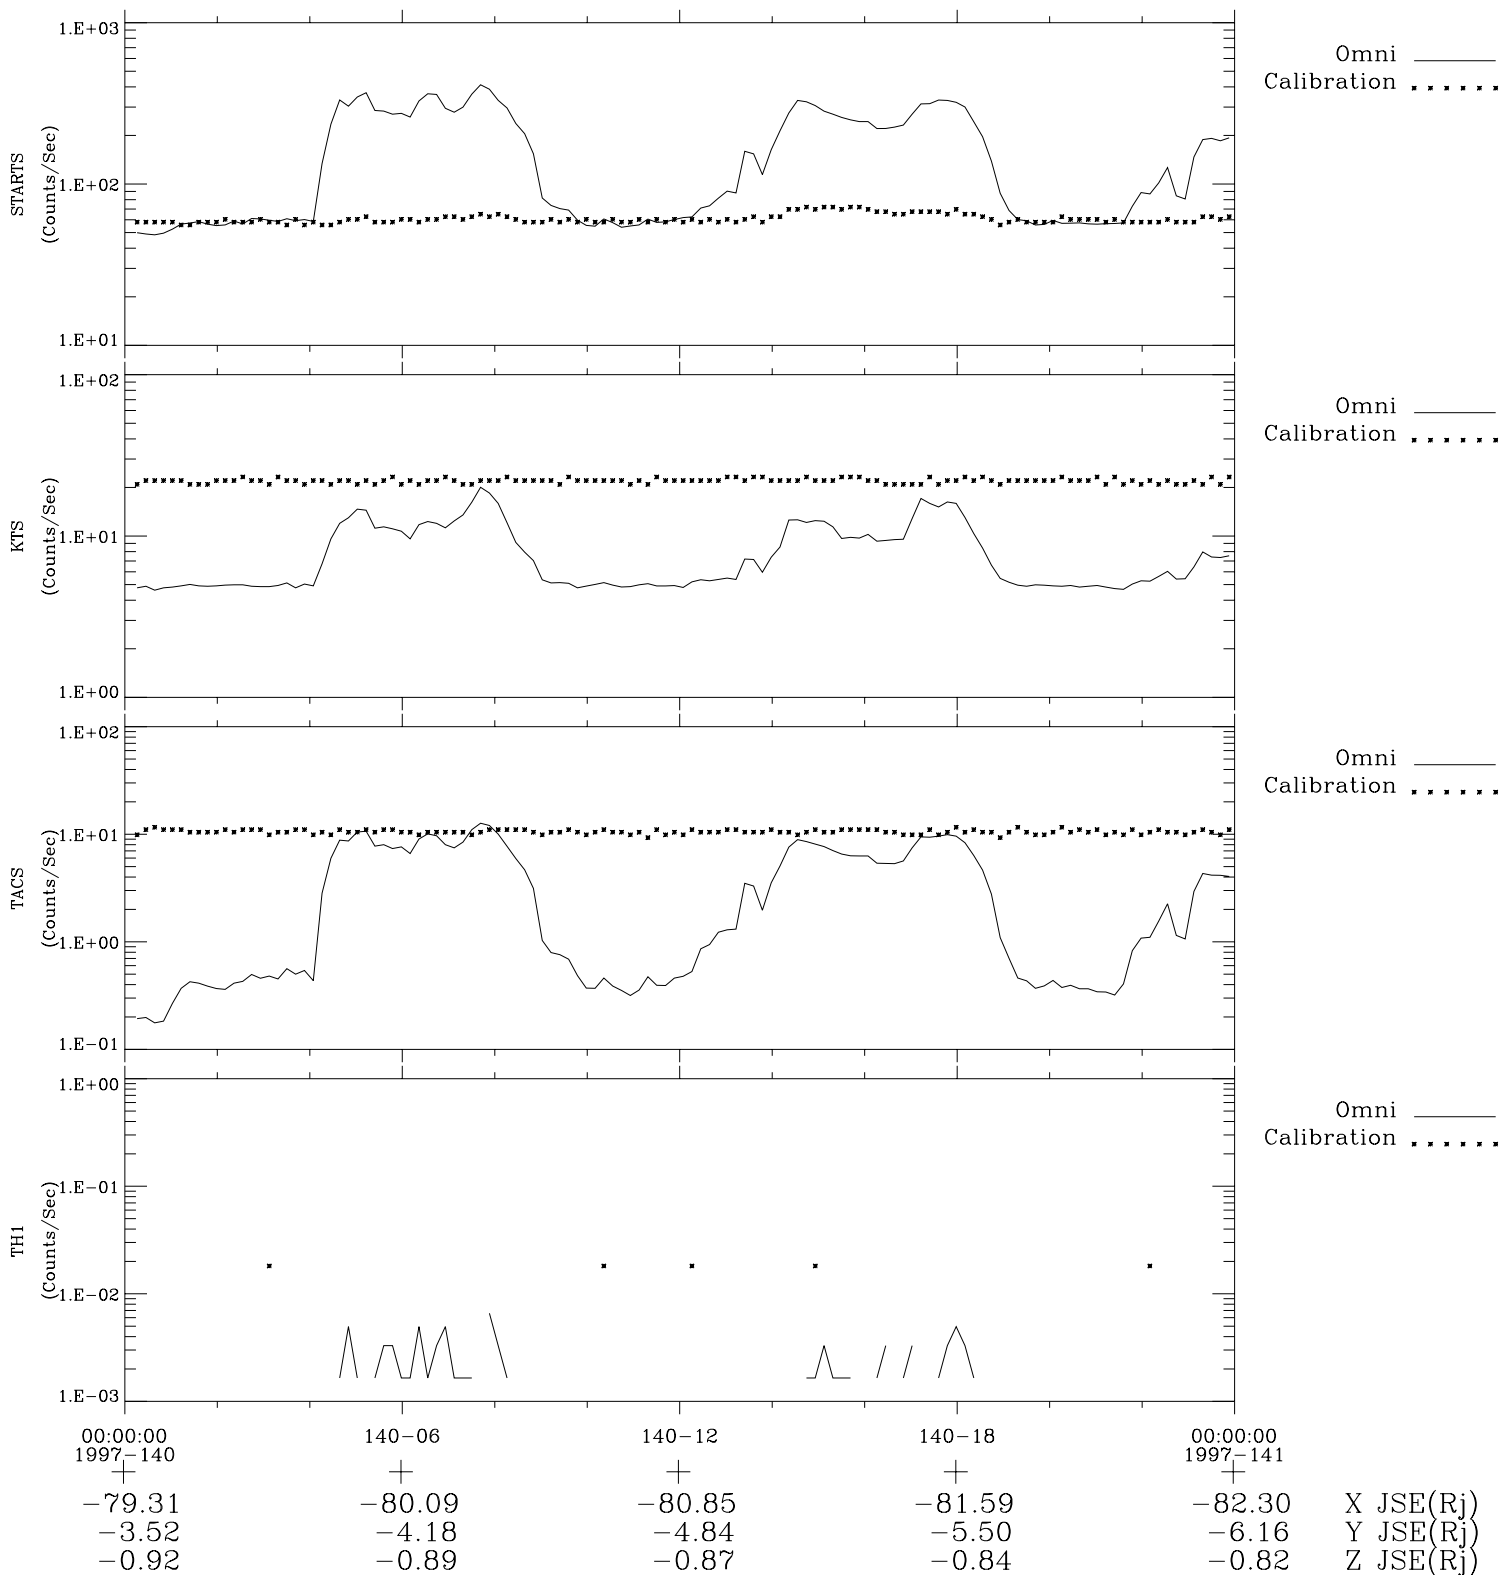

# Galileo EPD Real-Time Omni 97140

Software Version: RTLINE\_OMNI V 1.20  
Data Production: 06-03-00  
Plot Production: Sat Sep 15 07:42:27 2001

◇ = Jupiter look direction  
□ = Corotation look direction