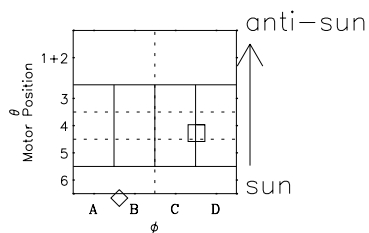

# Galileo EPD Real-Time Omni 97140

Software Version: RTLINE\_OMNI V 1.20  
Data Production: 06-03-00  
Plot Production: Sat Sep 15 07:42:27 2001

◇ = Jupiter look direction  
□ = Corotation look direction