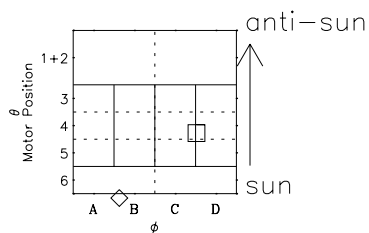

Galileo EPD Real-Time Omni 97140

Software Version: RTLINE_OMNI V 1.20
Data Production: 06-03-00
Plot Production: Sat Sep 15 07:42:26 2001

◇ = Jupiter look direction
□ = Corotation look direction