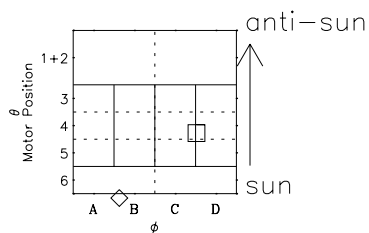

Galileo EPD Real-Time Omni 97140

Software Version: RTLINE_OMNI V 1.20
Data Production: 06-03-00
Plot Production: Sat Sep 15 07:42:26 2001

- ◇ = Jupiter look direction
- = Corotation look direction