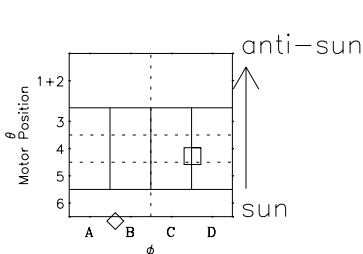

Galileo EPD Real-Time Six-Sector 97140

Software Version: RTLINE_R6 V 1.20
Data Production: 06-03-00
Plot Production: Sat Sep 15 07:42:34 2001

◇ = Jupiter look direction
□ = Corotation look direction