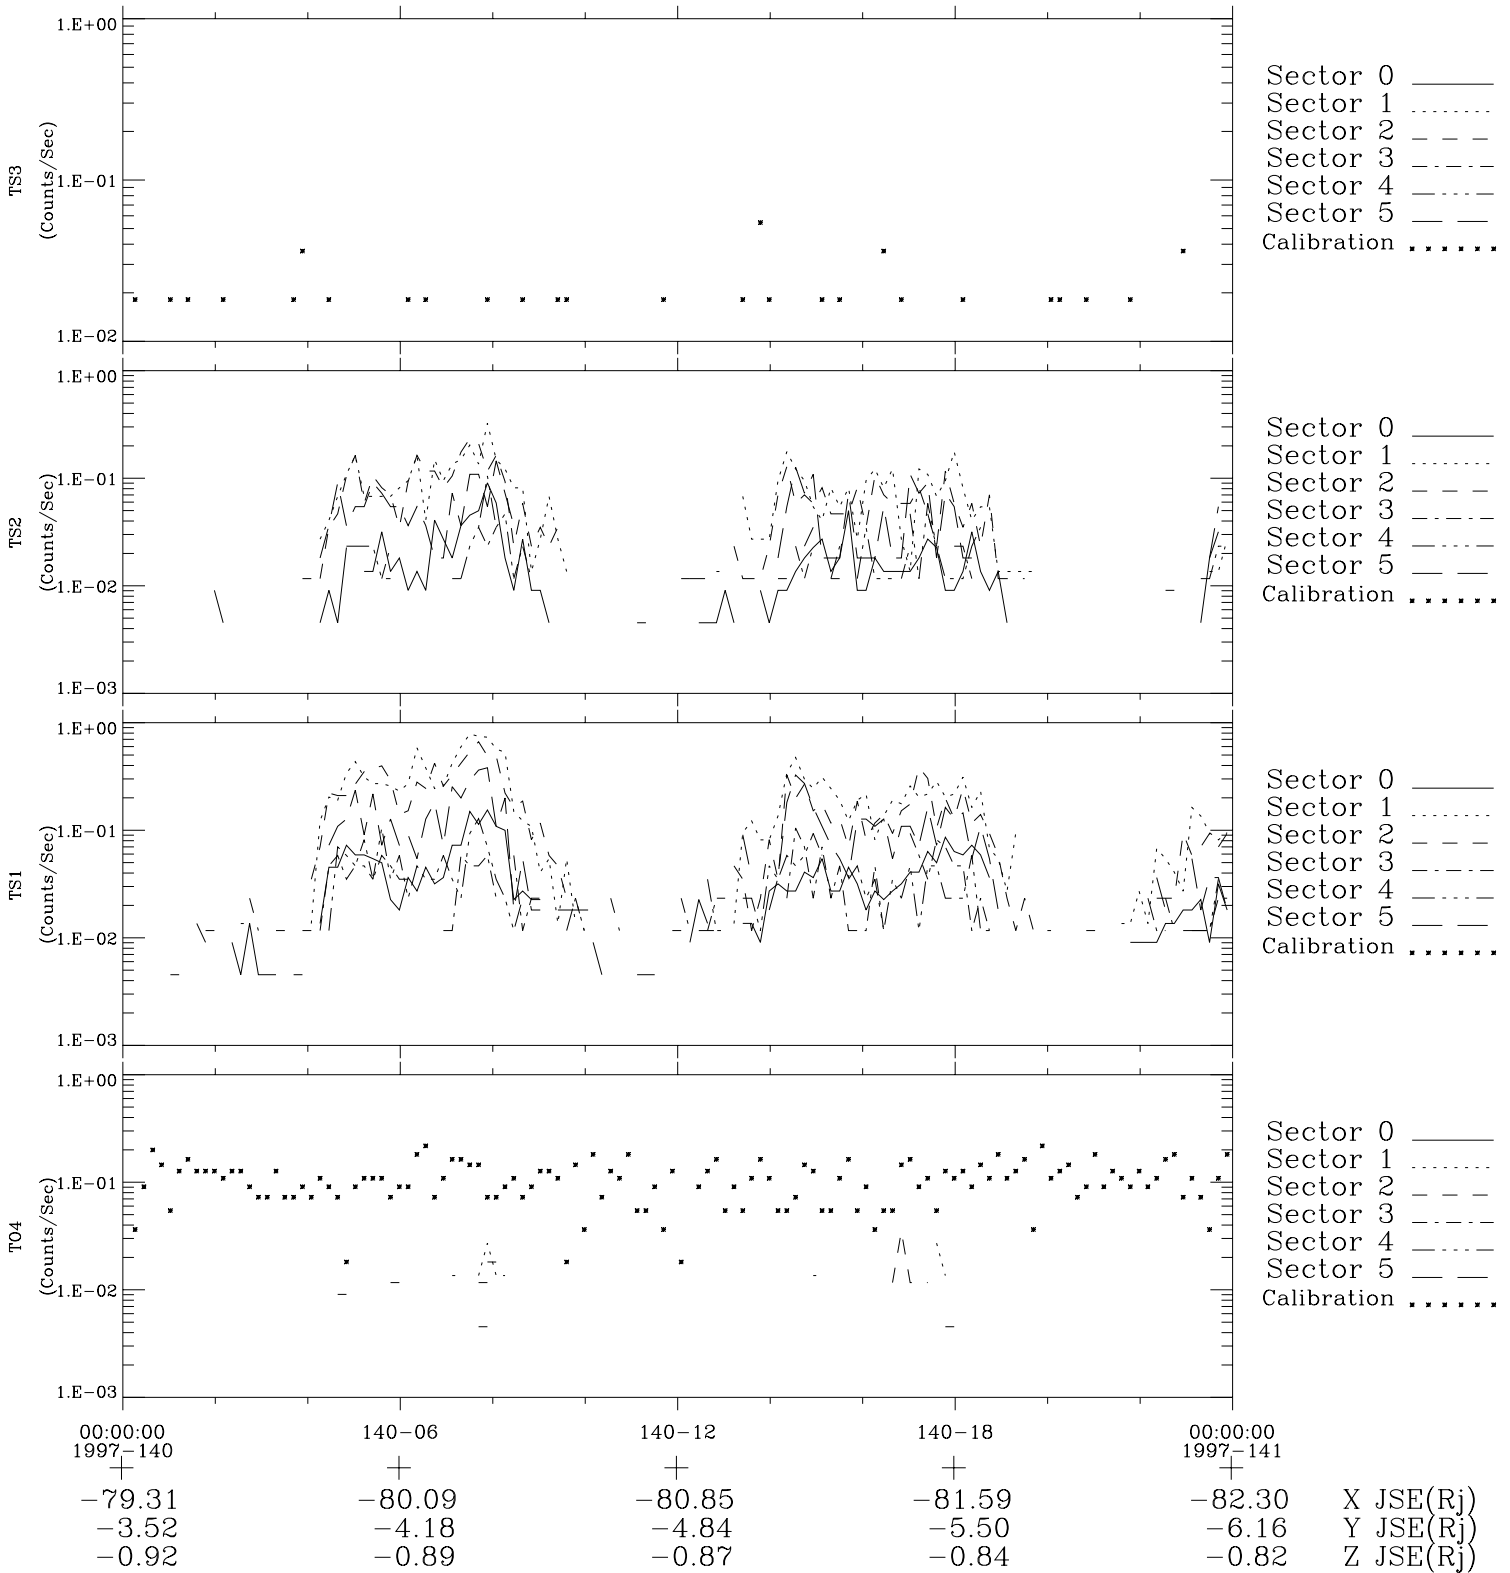

Galileo EPD Real-Time Six-Sector 97140

Software Version: RTLINE_R6 V 1.20
Data Production: 06-03-00
Plot Production: Sat Sep 15 07:42:34 2001

◇ = Jupiter look direction
□ = Corotation look direction