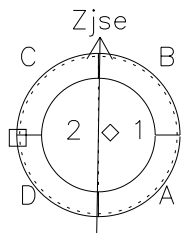

Galileo EPD Real-Time Six-Sector 97140

Software Version: RTLINE_R6 V 1.20
Data Production: 06-03-00
Plot Production: Sat Sep 15 07:42:34 2001

◇ = Jupiter look direction
□ = Corotation look direction