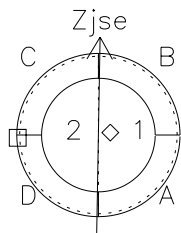

Galileo EPD Real-Time Six-Sector 97140

Software Version: RTLINE_R6 V 1.20
Data Production: 06-03-00
Plot Production: Sat Sep 15 07:42:33 2001

◇ = Jupiter look direction
□ = Corotation look direction