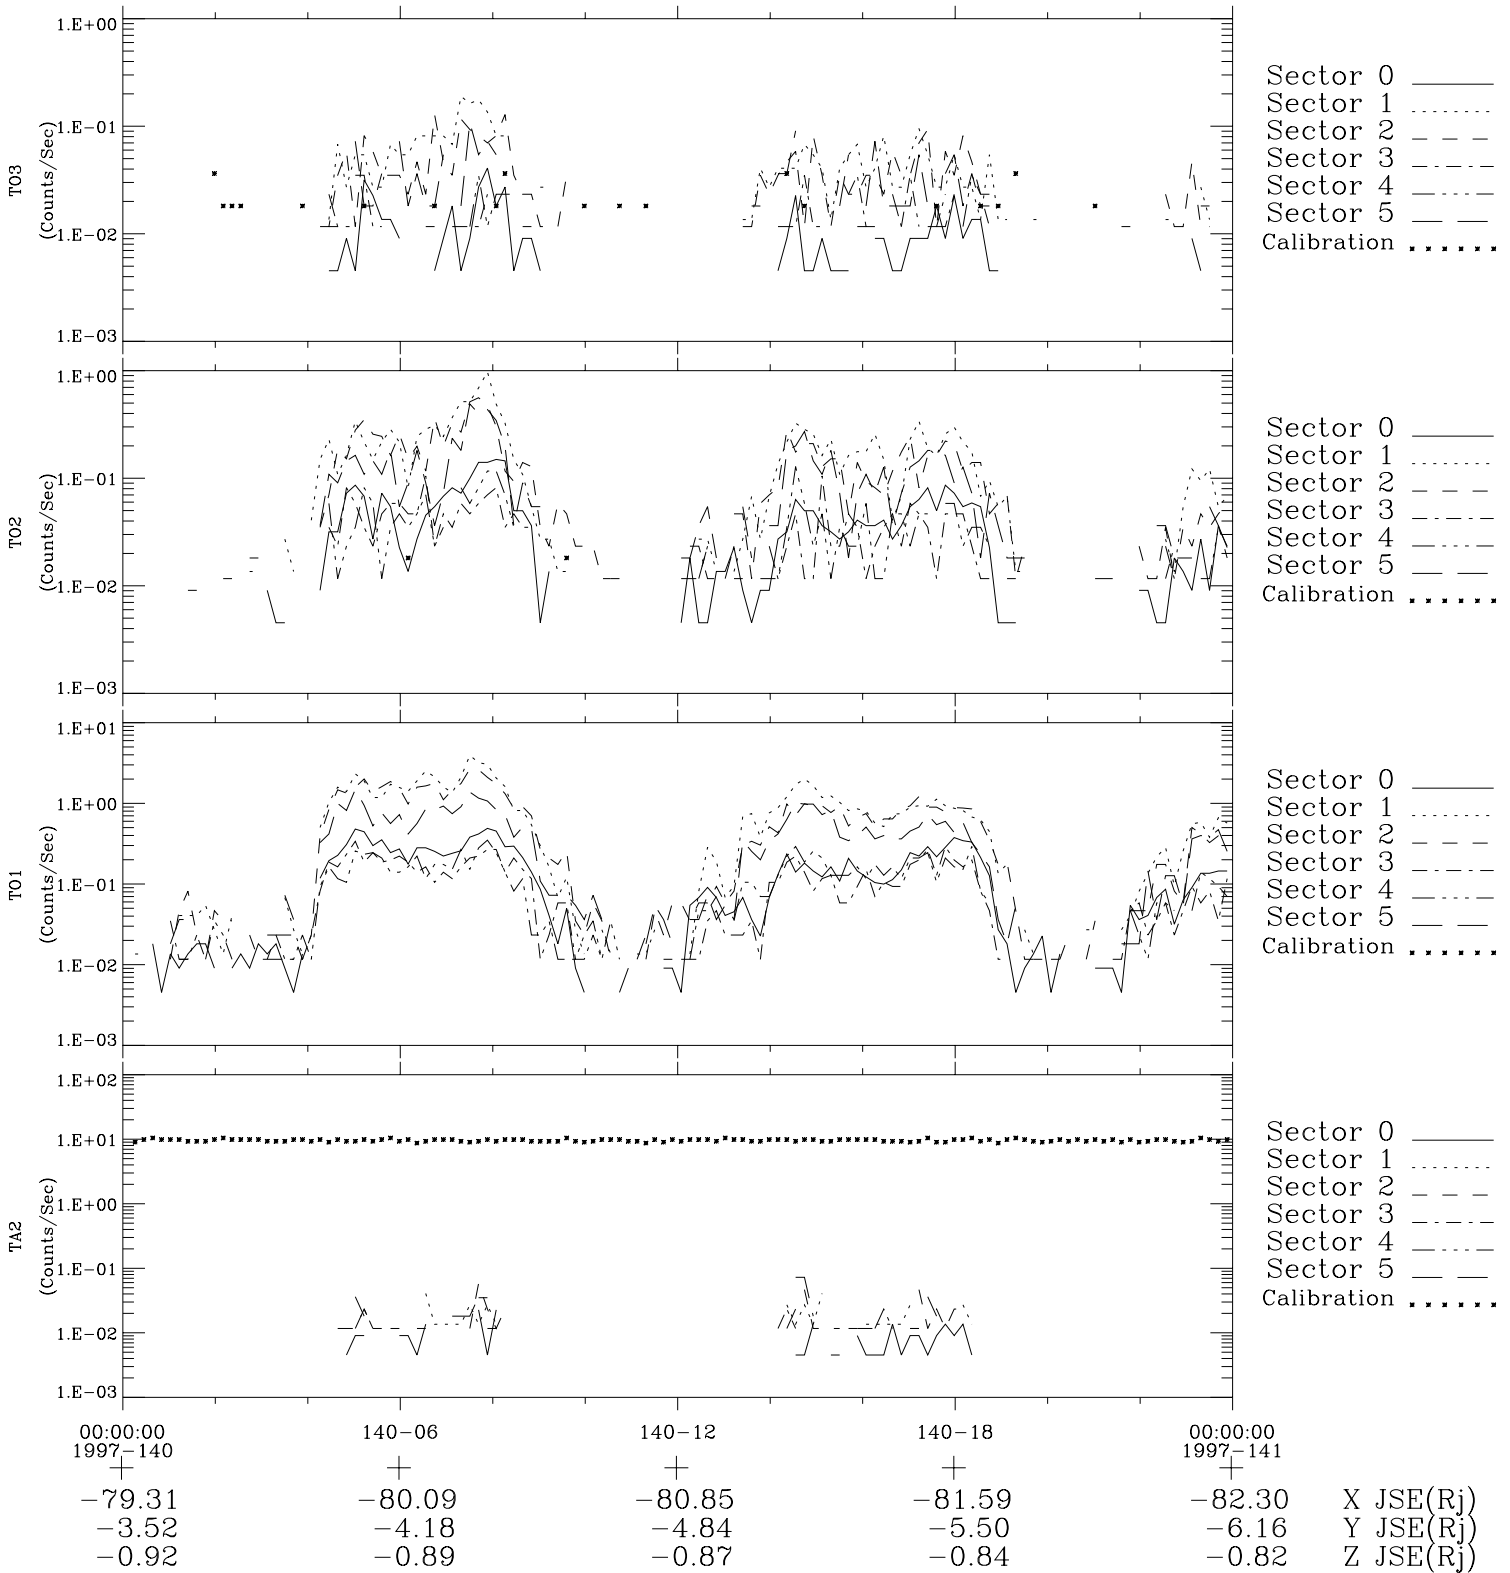

Galileo EPD Real-Time Six-Sector 97140

Software Version: RTLINE_R6 V 1.20
Data Production: 06-03-00
Plot Production: Sat Sep 15 07:42:33 2001

◇ = Jupiter look direction
□ = Corotation look direction