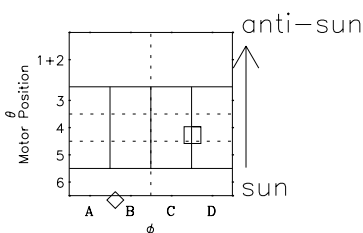

Galileo EPD Real-Time Six-Sector 97140

Software Version: RTLINE_R6 V 1.20
Data Production: 06-03-00
Plot Production: Sat Sep 15 07:42:33 2001

◇ = Jupiter look direction
□ = Corotation look direction