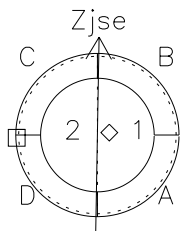

# Galileo EPD Real-Time Six-Sector 97140

Software Version: RTLINE\_R6 V 1.20  
Data Production: 06-03-00  
Plot Production: Sat Sep 15 07:42:32 2001

◇ = Jupiter look direction  
□ = Corotation look direction