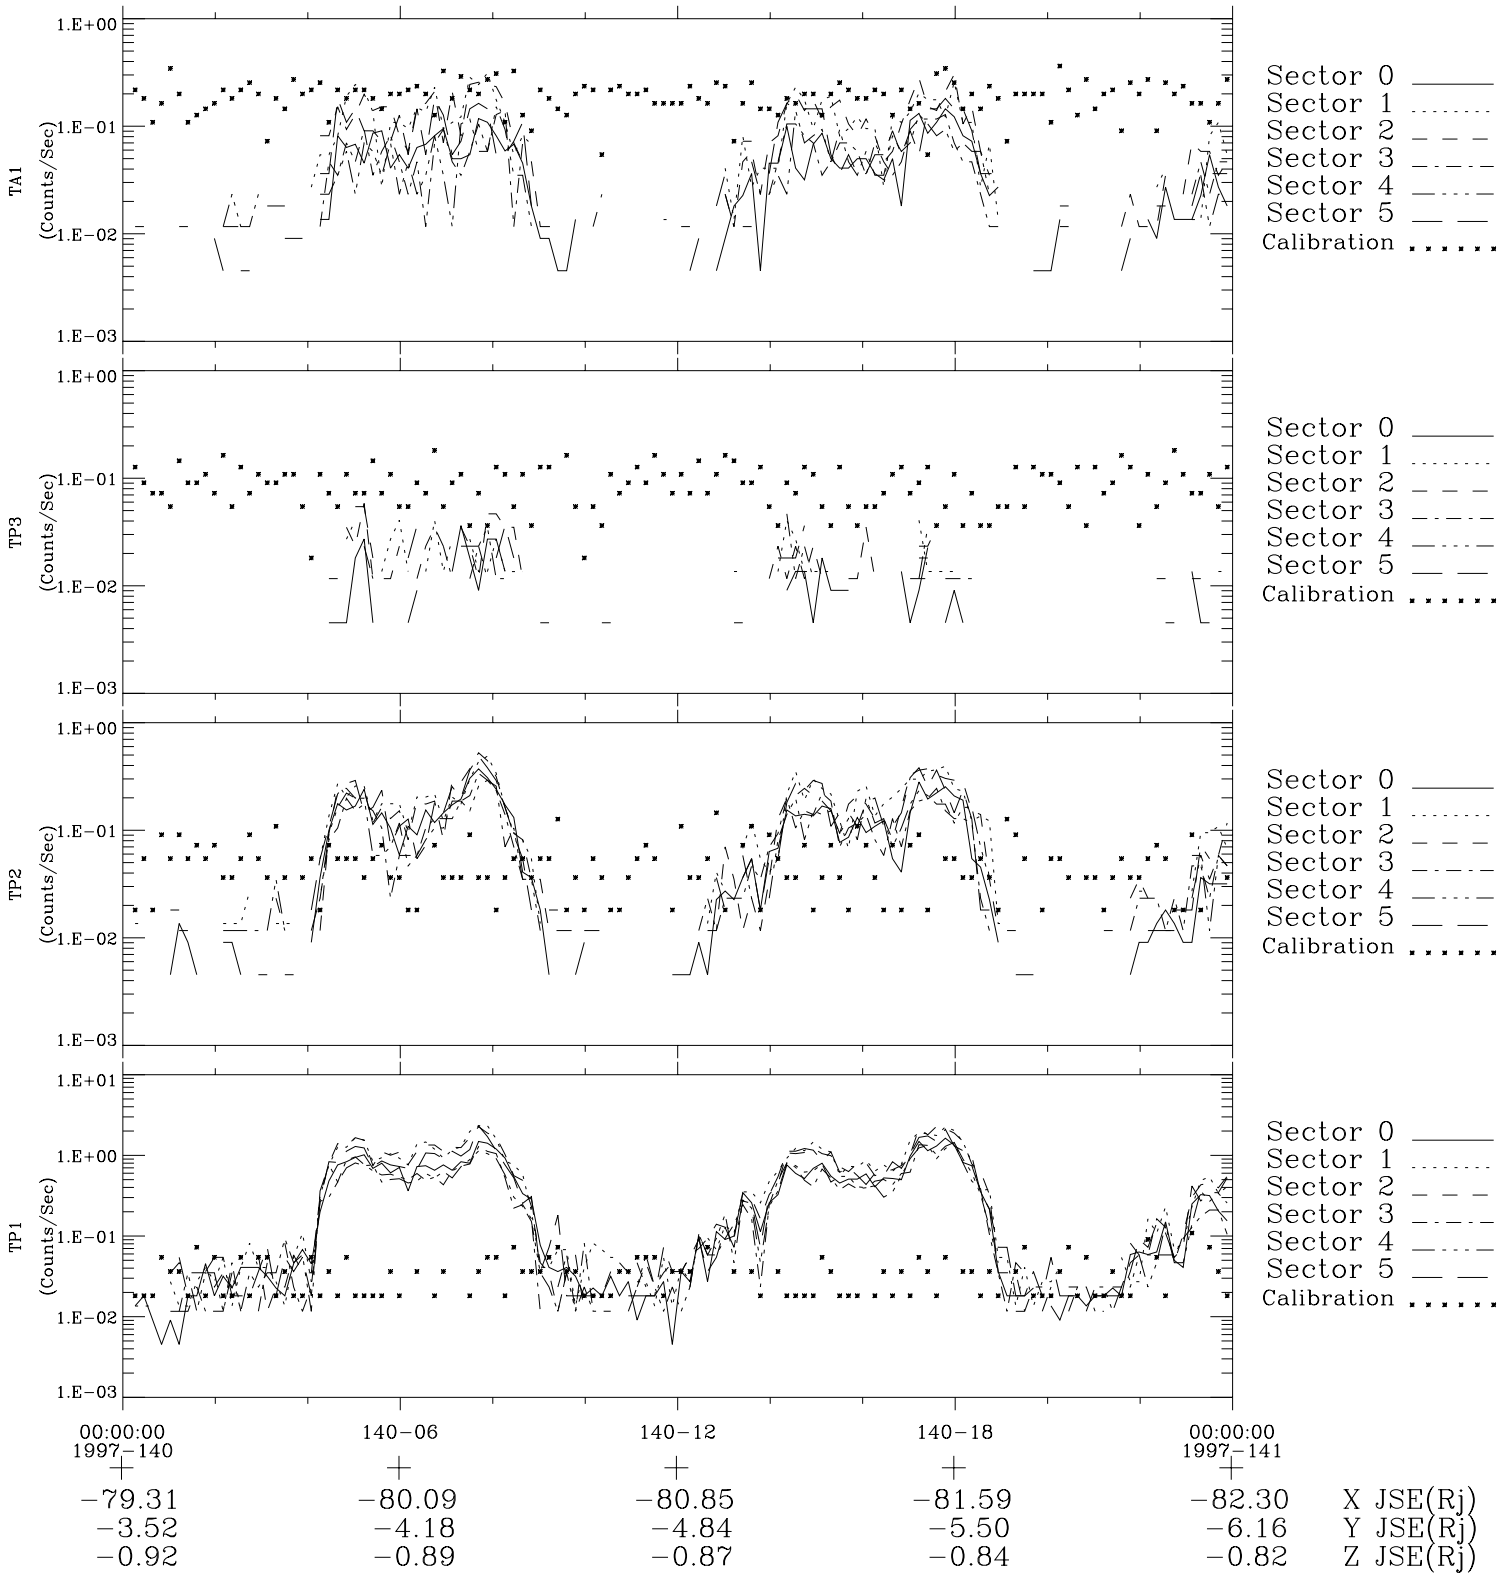

# Galileo EPD Real-Time Six-Sector 97140

Software Version: RTLINE\_R6 V 1.20  
Data Production: 06-03-00  
Plot Production: Sat Sep 15 07:42:32 2001

◇ = Jupiter look direction  
□ = Corotation look direction