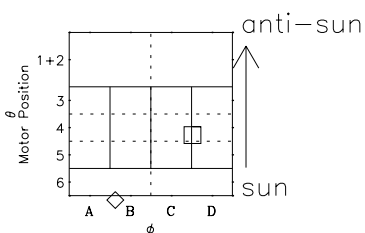

# Galileo EPD Real-Time Six-Sector 97140

Software Version: RTLINE\_R6 V 1.20  
Data Production: 06-03-00  
Plot Production: Sat Sep 15 07:42:32 2001

◇ = Jupiter look direction  
□ = Corotation look direction