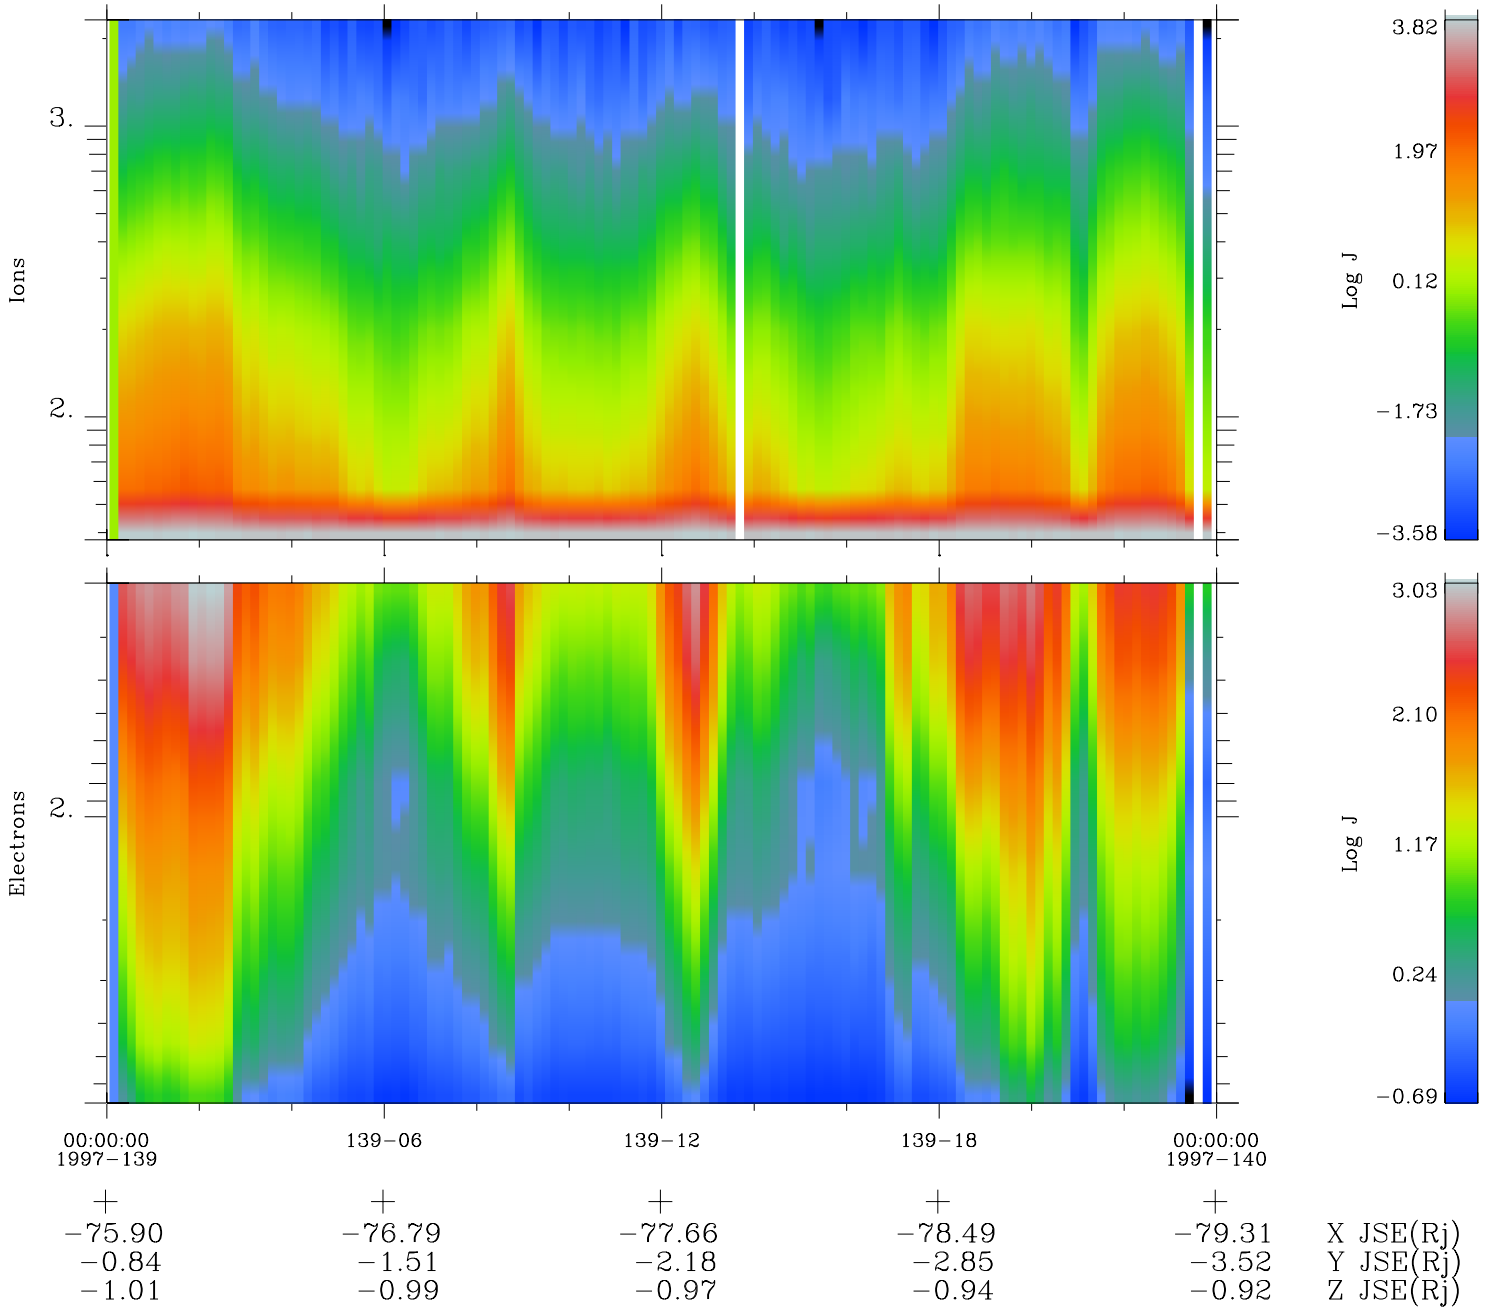

Galileo EPD Real Time Omni Spectrum 97139

Software Version: RTSPEC_OMNI V 1.20
 Data Production: 06-03-00
 Plot Production: Sat Sep 15 07:32:04 2001
 Color File: wondr3
 Geofactor File: 1.1

◇ = Jupiter look direction
 □ = Corotation look direction