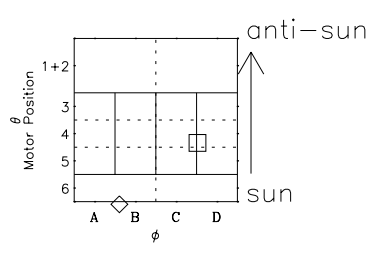

Galileo EPD Real Time Omni Spectrum 97139

Software Version: RTSPEC_OMNI V 1.20
 Data Production: 06-03-00
 Plot Production: Sat Sep 15 07:32:04 2001
 Color File: wondr3
 Geofactor File: 1.1

◇ = Jupiter look direction
 □ = Corotation look direction